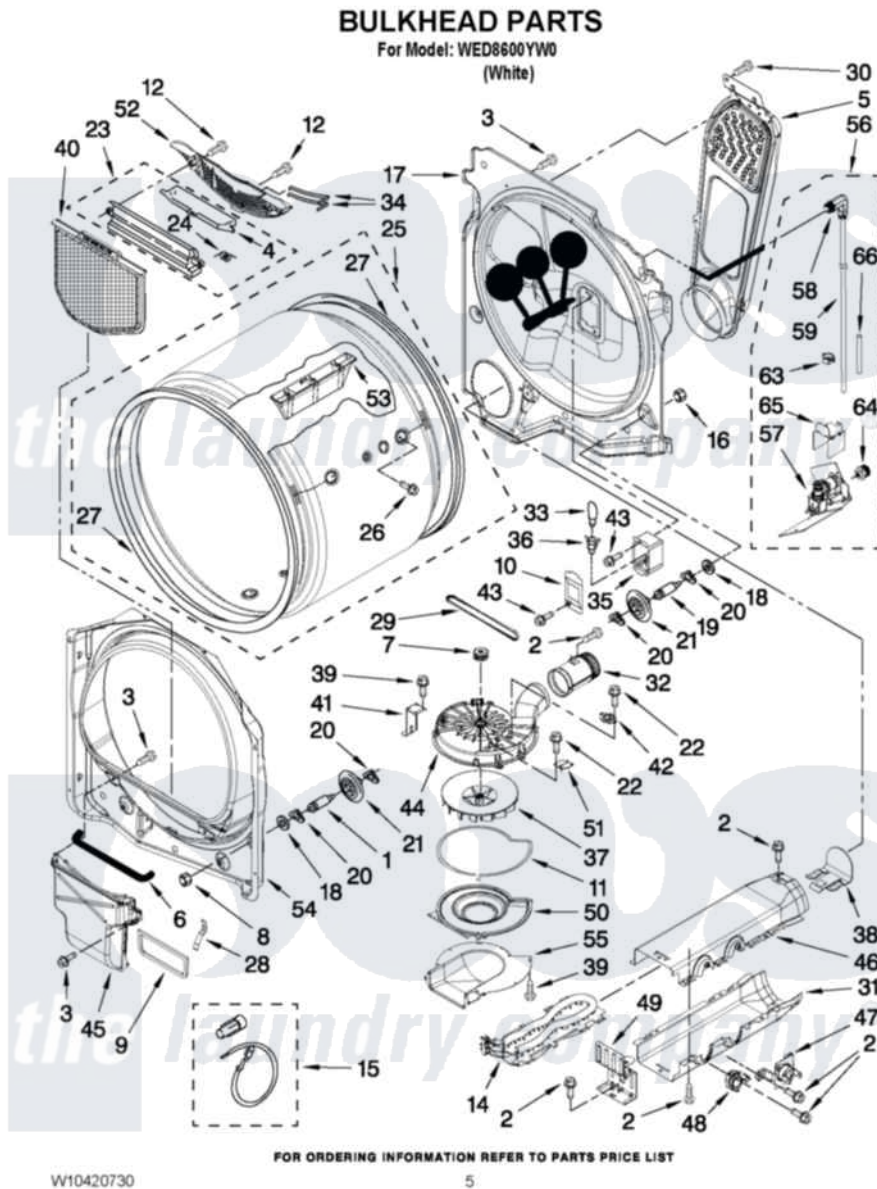

Whirlpool WED8600YW0 03 - BULKHEAD PARTS

Whirlpool Residential Whirlpool WED8600YW0 Dryer Parts Parts Diagram 03 - BULKHEAD PARTS
Click on the part number to view part

Item	Original Part Number	Replaced By	Status	Part Description
1	W10359271			Shaft, Drum Roller Threads
2	90767			Screw, 8A X 3/8 HeX Washer Head Tapping
3	3390631			Screw, 10-16 X 3/8
4	3394984	8563758		Door, Lint Screen
5	8544730			Air Duct Assembly
6	697813			Seal, Outlet Housing
7	8544739			Pulley, Blower
8	3934666	W10080210		Nut, 3/8 X 16
9	8544721			Seal, Lint Duct
10	3402841	8532165		Lens, Drum Light
11	8573068			Seal, Blower Cover
12	3387230			Screw, 10-16 X 13/16
14	8544772			Heater Element
15	279457			Wire Kit, Terminal
16	W10001120	W10080190		Nut, 3/8-16
17	W10139797			Bulkhead, Rear