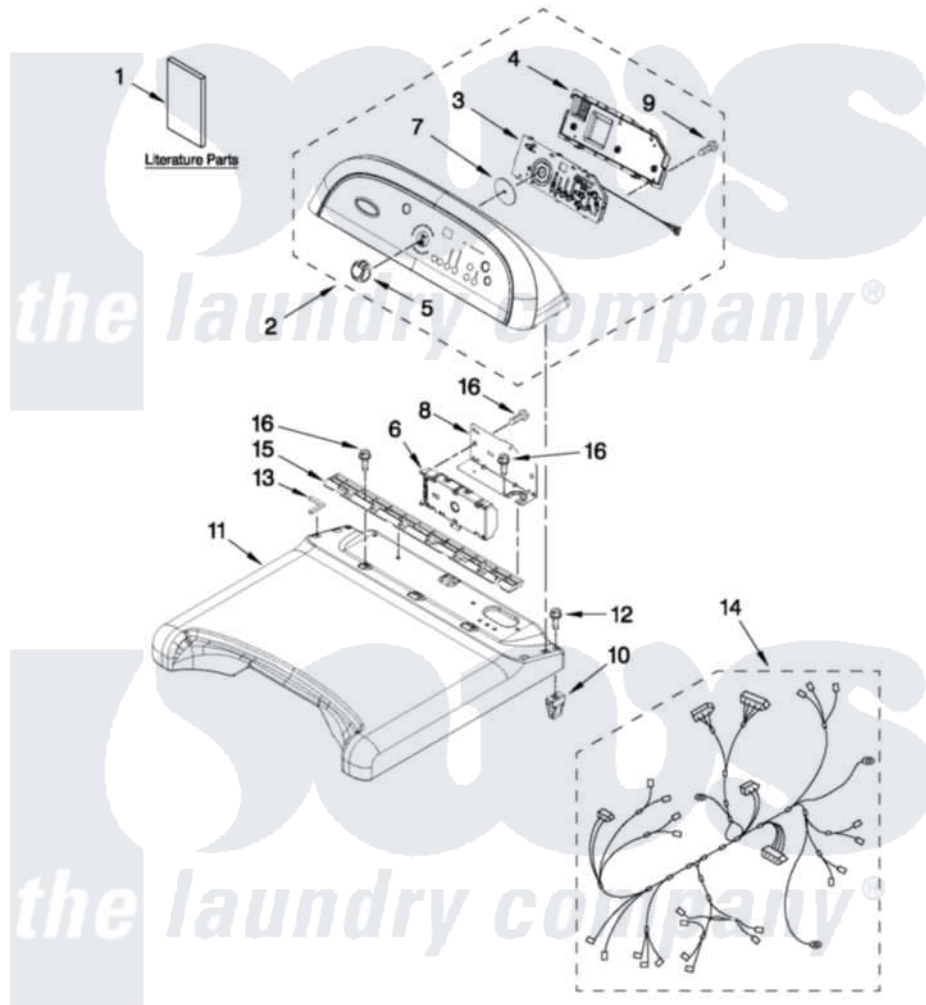

Whirlpool WED8800YC0 01 - TOP AND CONSOLE PARTS

TOP AND CONSOLE PARTS

For Models: WED8800YW0, WED8800YC0
(White) (Chrome Shadow)

27" ELECTRIC DRYER

FOR ORDERING INFORMATION REFER TO PARTS PRICE LIST

8-11 Printed in U.S.A. (JLP) (eeb)

1

Part No. W10441424 Rev. A

[Whirlpool Residential Whirlpool WED8800YC0 Dryer Parts](#) Parts Diagram 01 - TOP AND CONSOLE PARTS

[Click on the part number to view part](#)

Item	Original Part Number	Replaced By	Status	Part Description
1	W10398830			Guide, Use And Care
"	W10392124		Not Available	INSTALLATION, INSTRUCTION
"	W10403269		Not Available	TECH SHEET
2	W10403679			Console Assembly
"	W10391502			Console Assembly
3	W10388673			Assembly, User Interface
4	8564265			Cover, Rear- User Interface
5	W10211335			Knob, Assembly
6	W10368722	W10432259		Control Electronic
7	8572039			Seal, User Interface
8	W10211337			Bracket, Machine Controller
9	W10003770			Screw, 6-19 X 1/2
10	W10112673			Screw, Grommet
11	W10211339			Top
"	W10391495			Plug, Front Panel
12	W10131402			Screw, 8-18 X 1.370

13	W10185554		Seal, Foam Top
14	W10392403		Harness, Electric
15	8558863		Bracket, Console
16	337686	Not Available	SCREW, 8-18 X .500