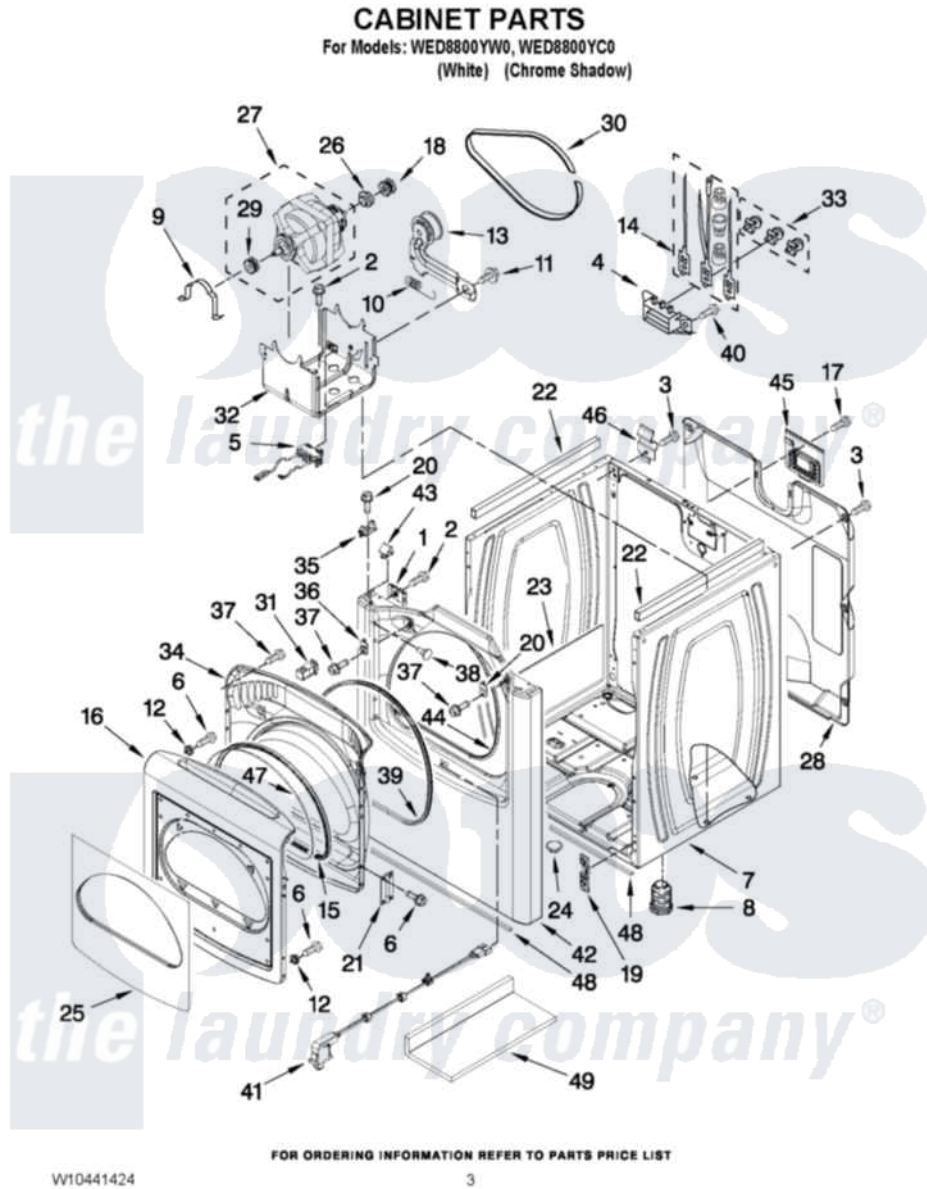

# Whirlpool WED8800YC0 02 - CABINET PARTS

Whirlpool [Residential Whirlpool WED8800YC0 Dryer Parts](#) Parts Diagram 02 - CABINET PARTS  
Click on the part number to view part

Item	Original Part Number	Replaced By	Status	Part Description
1	<a href="#">W10007520</a>			Clip, Ground
2	<a href="#">3390631</a>			Screw, 10-16 X 3/8
3	<a href="#">693995</a>			Screw, Hex Head
4	<a href="#">3397659</a>			Block, Terminal
5	<a href="#">W10314253</a>			Switch, Assembly Broken Belt
6	342055	<a href="#">488627</a>		Screw
7	W10183827	<a href="#">W10223154</a>		Cabinet
"	<a href="#">W10391494</a>			Cabinet
8	<a href="#">W10363894</a>			Foot, Dryer
NI	<a href="#">279810</a>			Foot-Optional
9	<a href="#">660658</a>			Clamp, Motor Mounting 343481 685441
10	<a href="#">3387374</a>			Spring, Idler
11	<a href="#">3389420</a>			Retainer-Idler 1/4-20 X 1/16
12	<a href="#">308499</a>			Nut-1/4 Hf Self-Thread
13	<a href="#">8547160</a>			Pulley Assembly
				Terminal Tipped And Brass