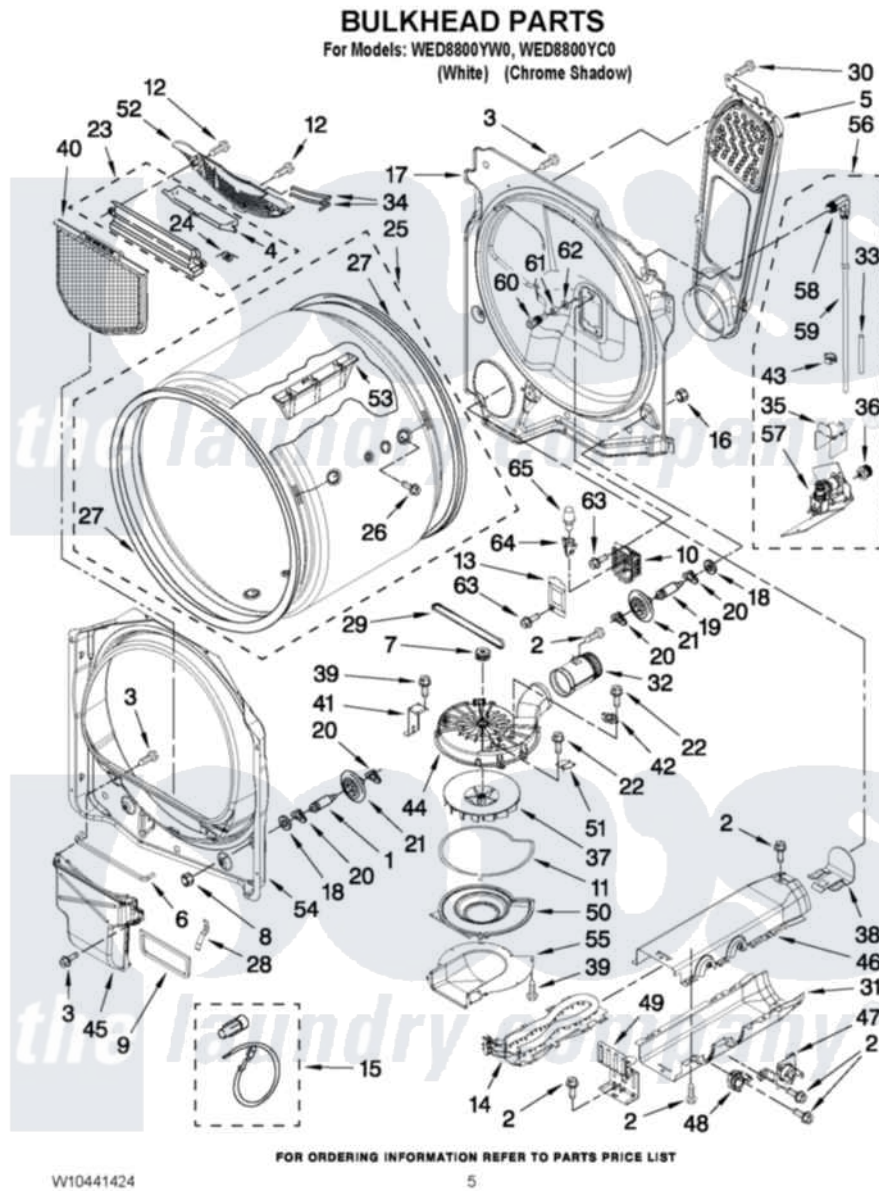

Whirlpool WED8800YC0 03 - BULKHEAD PARTS

Whirlpool [Residential Whirlpool WED8800YC0 Dryer Parts](#) Parts Diagram 03 - BULKHEAD PARTS
Click on the part number to view part

Item	Original Part Number	Replaced By	Status	Part Description
1	W10359271			Shaft, Drum Roller Threads
2	90767			Screw, 8A X 3/8 HeX Washer Head Tapping
3	3390631			Screw, 10-16 X 3/8
4	3394984	8563758		Door, Lint Screen
5	8544730			Air Duct Assembly
6	697813			Seal, Outlet Housing
7	8544739			Pulley, Blower
8	3934666	W10080210		Nut, 3/8 X 16
9	8544721			Seal, Lint Duct
10	3977373			Bracket, Drum Light
11	8573068			Seal, Blower Cover
12	3387230			Screw, 10-16 X 13/16
13	3402841	8532165		Lens, Drum Light
14	8544772			Heater Element
15	279457			Wire Kit, Terminal
16	W10001120	W10080190		Nut, 3/8-16