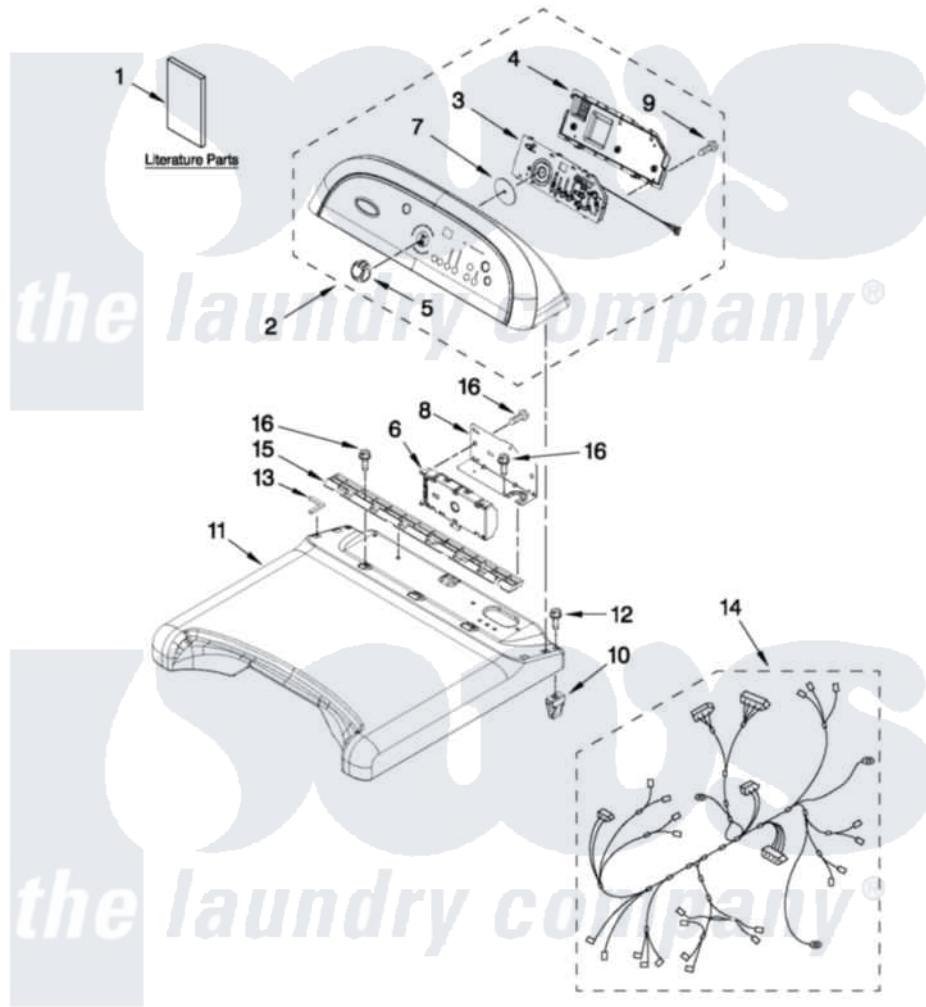

Whirlpool WED8800YW0 01 - TOP AND CONSOLE PARTS

TOP AND CONSOLE PARTS

For Models: WED8800YW0, WED8800YC0
(White) (Chrome Shadow)

27" ELECTRIC DRYER

FOR ORDERING INFORMATION REFER TO PARTS PRICE LIST

8-11 Printed in U.S.A. (JLP) (eeb)

1

Part No. W10441424 Rev. A

[Whirlpool Residential Whirlpool WED8800YW0 Dryer Parts](#) Parts Diagram 01 - TOP AND CONSOLE PARTS

[Click on the part number to view part](#)

Item	Original Part Number	Replaced By	Status	Part Description
1	W10398830			Guide, Use And Care
"	W10392124		Not Available	INSTALLATION, INSTRUCTION
"	W10403269		Not Available	TECH SHEET
2	W10403679			Console Assembly
"	W10391502			Console Assembly
3	W10388673			Assembly, User Interface
4	8564265			Cover, Rear- User Interface
5	W10211335			Knob, Assembly
6	W10368722	W10432259		Control Electronic
7	8572039			Seal, User Interface
8	W10211337			Bracket, Machine Controller
9	W10003770			Screw, 6-19 X 1/2
10	W10112673			Screw, Grommet
11	W10211339			Top
"	W10391495			Plug, Front Panel
12	W10131402			Screw, 8-18 X 1.370

13	W10185554		Seal, Foam Top
14	W10392403		Harness, Electric
15	8558863		Bracket, Console
16	337686	Not Available	SCREW, 8-18 X .500