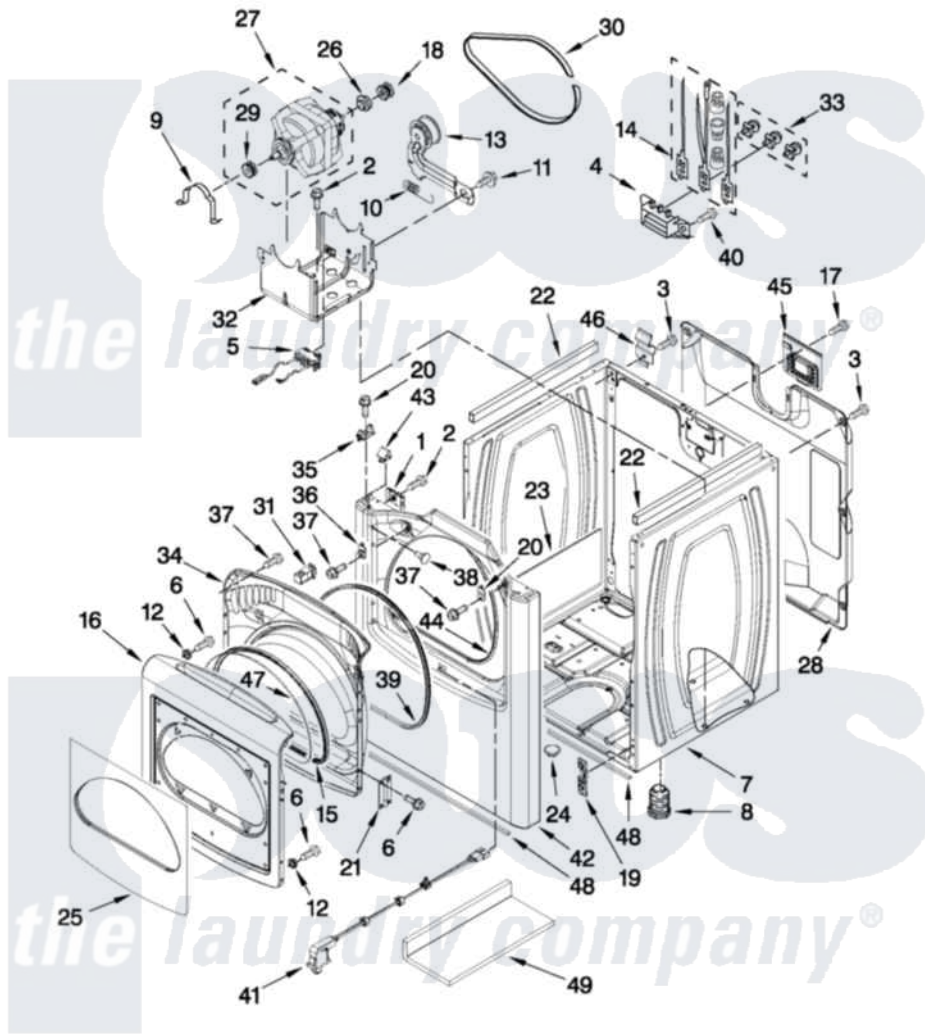

Whirlpool WED8800YW0 02 - CABINET PARTS

CABINET PARTS

For Models: WED8800YW0, WED8800YC0
(White) (Chrome Shadow)

FOR ORDERING INFORMATION REFER TO PARTS PRICE LIST

W10441424

3

Whirlpool [Residential Whirlpool WED8800YW0 Dryer Parts](#) Parts Diagram 02 - CABINET PARTS

[Click on the part number to view part](#)

Item	Original Part Number	Replaced By	Status	Part Description
1	W10007520			Clip, Ground
2	3390631			Screw, 10-16 X 3/8
3	693995			Screw, Hex Head
4	3397659			Block, Terminal
5	W10314253			Switch, Assembly Broken Belt
6	342055	488627		Screw
7	W10183827	W10223154		Cabinet
"	W10391494			Cabinet
8	W10363894			Foot, Dryer
NI	279810			Foot-Optional
9	660658			Clamp, Motor Mounting 343481 685441
10	3387374			Spring, Idler
11	3389420			Retainer-Idler 1/4-20 X 1/16
12	308499			Nut-1/4 Hf Self-Thread
13	8547160			Pulley Assembly
				Terminal Tipped And Brass