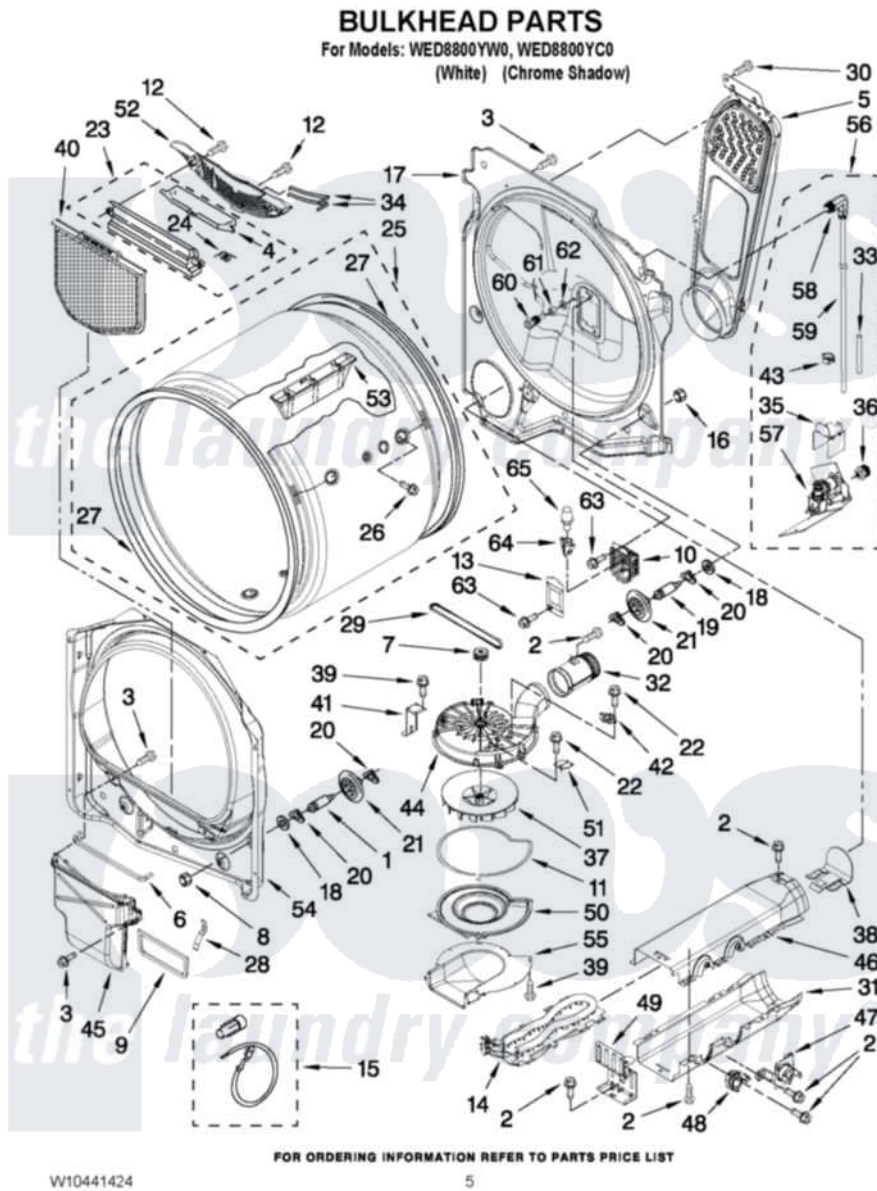

# Whirlpool WED8800YW0 03 - BULKHEAD PARTS

Whirlpool Residential Whirlpool WED8800YW0 Dryer Parts Parts Diagram 03 - BULKHEAD PARTS  
Click on the part number to view part

Item	Original Part Number	Replaced By	Status	Part Description
1	<a href="#">W10359271</a>			Shaft, Drum Roller Threads
2	<a href="#">90767</a>			Screw, 8A X 3/8 HeX Washer Head Tapping
3	<a href="#">3390631</a>			Screw, 10-16 X 3/8
4	3394984	<a href="#">8563758</a>		Door, Lint Screen
5	<a href="#">8544730</a>			Air Duct Assembly
6	<a href="#">697813</a>			Seal, Outlet Housing
7	<a href="#">8544739</a>			Pulley, Blower
8	3934666	<a href="#">W10080210</a>		Nut, 3/8 X 16
9	<a href="#">8544721</a>			Seal, Lint Duct
10	<a href="#">3977373</a>			Bracket, Drum Light
11	<a href="#">8573068</a>			Seal, Blower Cover
12	<a href="#">3387230</a>			Screw, 10-16 X 13/16
13	3402841	<a href="#">8532165</a>		Lens, Drum Light
14	<a href="#">8544772</a>			Heater Element
15	<a href="#">279457</a>			Wire Kit, Terminal
16	W10001120	<a href="#">W10080190</a>		Nut, 3/8-16