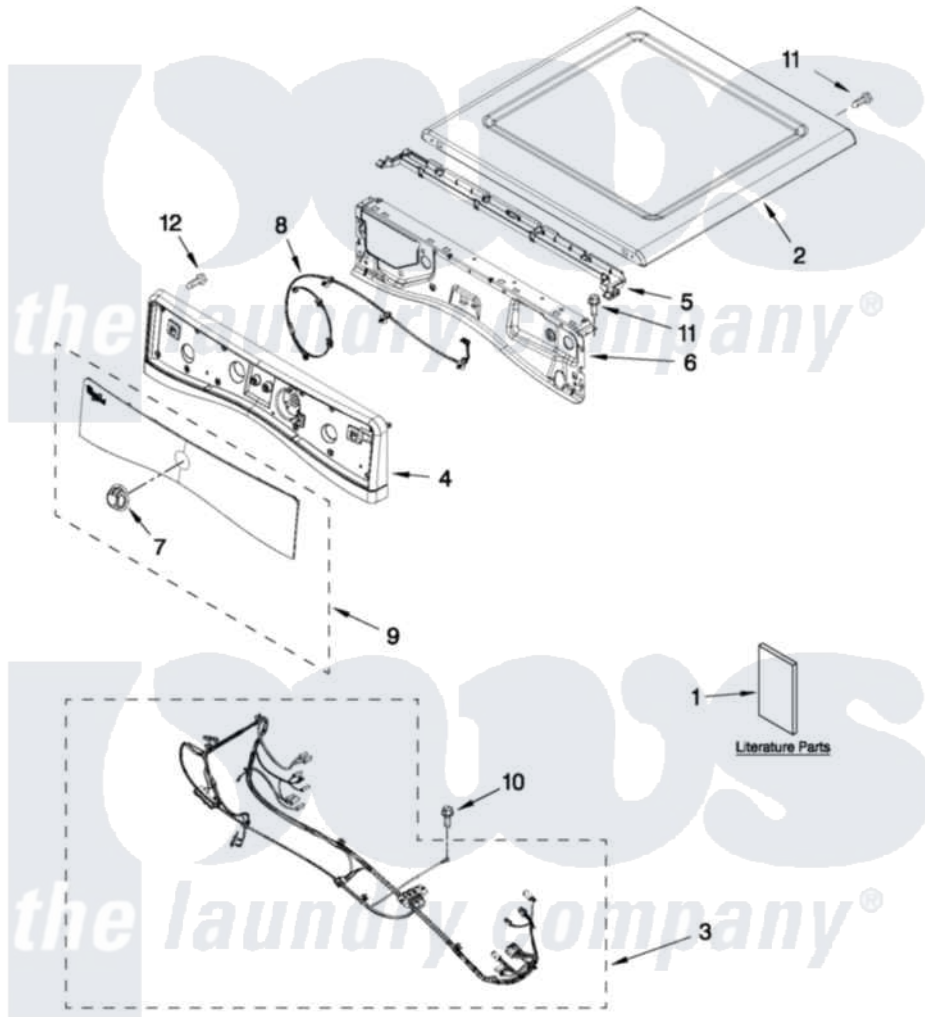

# Whirlpool WED88HEAC0 01 - TOP AND CONSOLE PARTS

## TOP AND CONSOLE PARTS

For Models: WED88HEAW0, WED88HEAC0  
(White) (Chrome Shadow)

27" ELECTRIC DRYER

FOR ORDERING INFORMATION REFER TO PARTS PRICE LIST

6-12 Litho in U.S.A. (BMN) (psw)

1

Part No. W10519965 Rev. A

[Whirlpool Residential Whirlpool WED88HEAC0 Dryer Parts](#) Parts Diagram 01 - TOP AND CONSOLE PARTS

[Click on the part number to view part](#)

Item	Original Part Number	Replaced By	Status	Part Description
1	W10494212		Not Available	USE & CARE GUIDE
"	W10097114		Not Available	INSTALLATION INSTRUCTIONS
"	W10508904		Not Available	INSTALLATION, INSTRUCTION
2	<a href="#">W10208383</a>			Top
"	<a href="#">W10460919</a>			Top
3	<a href="#">W10441589</a>			Harness, Main
4	<a href="#">W10391519</a>			Panel, Console Assembly
"	<a href="#">W10463690</a>			Panel, Console Assembly
5	<a href="#">W10259210</a>			Water Channel
6	<a href="#">W10208198</a>			Bracket, Console
7	W10391535		Not Available	KNOB, CONTROL
8	<a href="#">W10443062</a>			Cable, UI
9	<a href="#">W10391529</a>			IML Assembly
"	<a href="#">W10463676</a>			IML Assembly
10	<a href="#">693995</a>			Screw, Hex Head