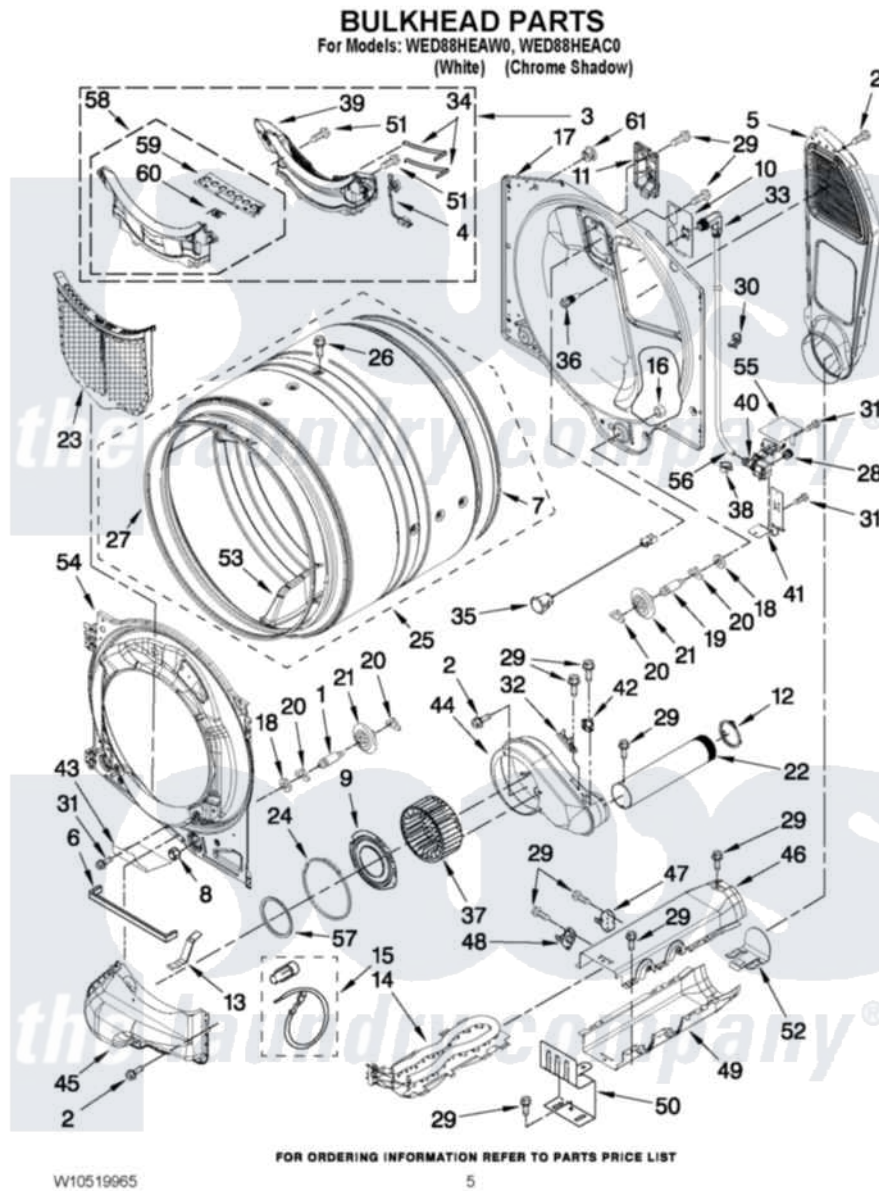

Whirlpool WED88HEAC0 03 - BULKHEAD PARTS

Whirlpool Residential Whirlpool WED88HEAC0 Dryer Parts Parts Diagram 03 - BULKHEAD PARTS
Click on the part number to view part

Item	Original Part Number	Replaced By	Status	Part Description
1	W10359271			Shaft, Drum Roller Threads
2	3390647	488729		Screw
3	W10219012			Outlet, Grille And Housing Assembly
4	W10298258			Harness, Sensor
5	697354	3387911		Duct-Air
6	W10211950			Seal, Outlet Housing
7	697694	280114		Seal
8	3934666	W10080210		Nut, 3/8 X 16
9	W10211901			Collar Assembly
10	W10249422			Nozzle, Bracket Rear
11	W10208422			Rear Deflector
12	W10344699			Collar, Duct
13	W10414388			Clip, Spring
14	8544772			Heater Element
15	279457			Wire Kit, Terminal
16	W10001120	W10080190		Nut, 3/8-16