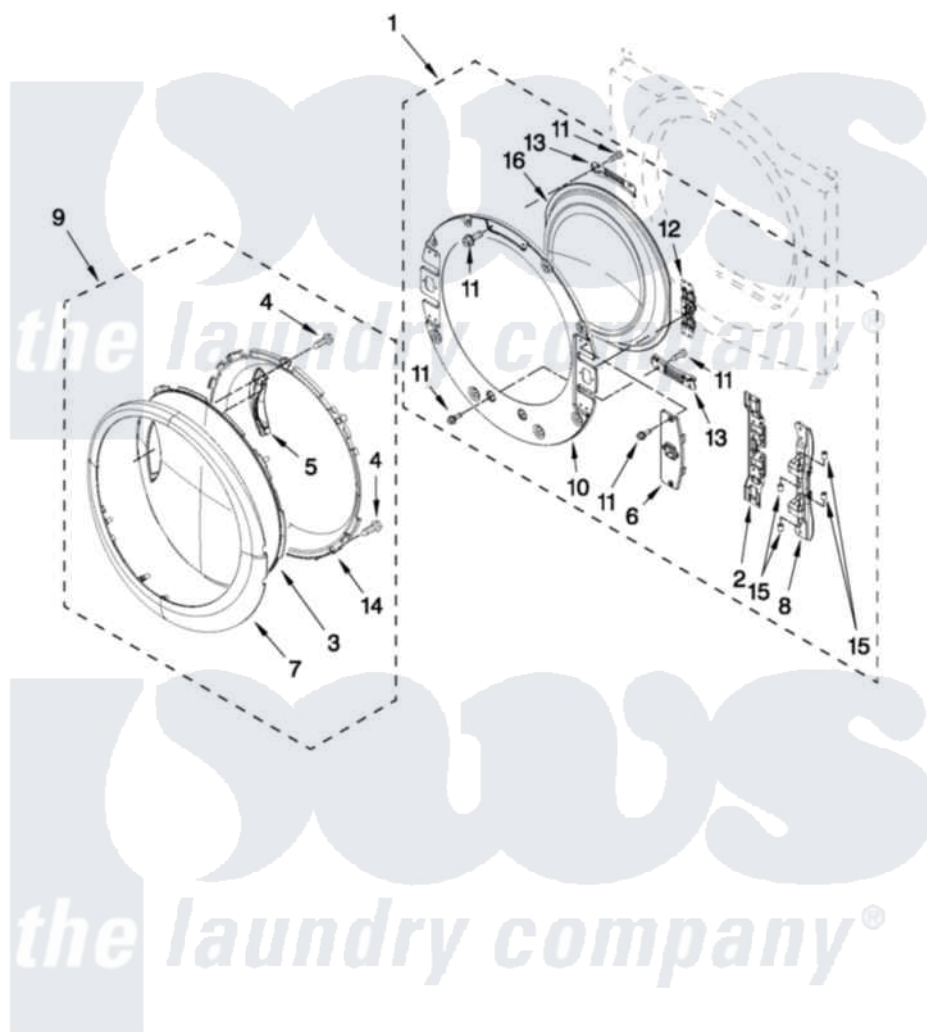

Whirlpool WED88HEAC0 04 - DOOR PARTS

DOOR PARTS For Models: WED88HEAW0, WED88HEAC0 (White) (Chrome Shadow)

FOR ORDERING INFORMATION REFER TO PARTS PRICE LIST

W10519965

7

Whirlpool [Residential Whirlpool WED88HEAC0 Dryer Parts](#) Parts Diagram 04 - DOOR PARTS

[Click on the part number to view part](#)

Item	Original Part Number	Replaced By	Status	Part Description
1	W10208266			Door, Inner Assembly
2	W10208415			Hinge Base
3	W10208270			Door, Outer Screen
4	9742177			Screw, 8-18 X .625
5	W10208411			Handle, Door
6	W10208413			Cover, Door Switch
7	W10208271			Door, Trim Ring
8	W10208419			Plate, Hinge Retainer
9	W10208268			Door Assembly (Outer) (Include Items, (3, 4, 5, 7 And 14)
10	W10267837			Door, Inner Assembly
11	W10288126			Screw, 10-32 X 1/2
12	W10208254			Door Inner Screw, 10-32 X 1/2
13	W10208252			Bracket, Glass
14	W10208269			Frame, Door Front Support
15	W10208398			Cap, Hinge