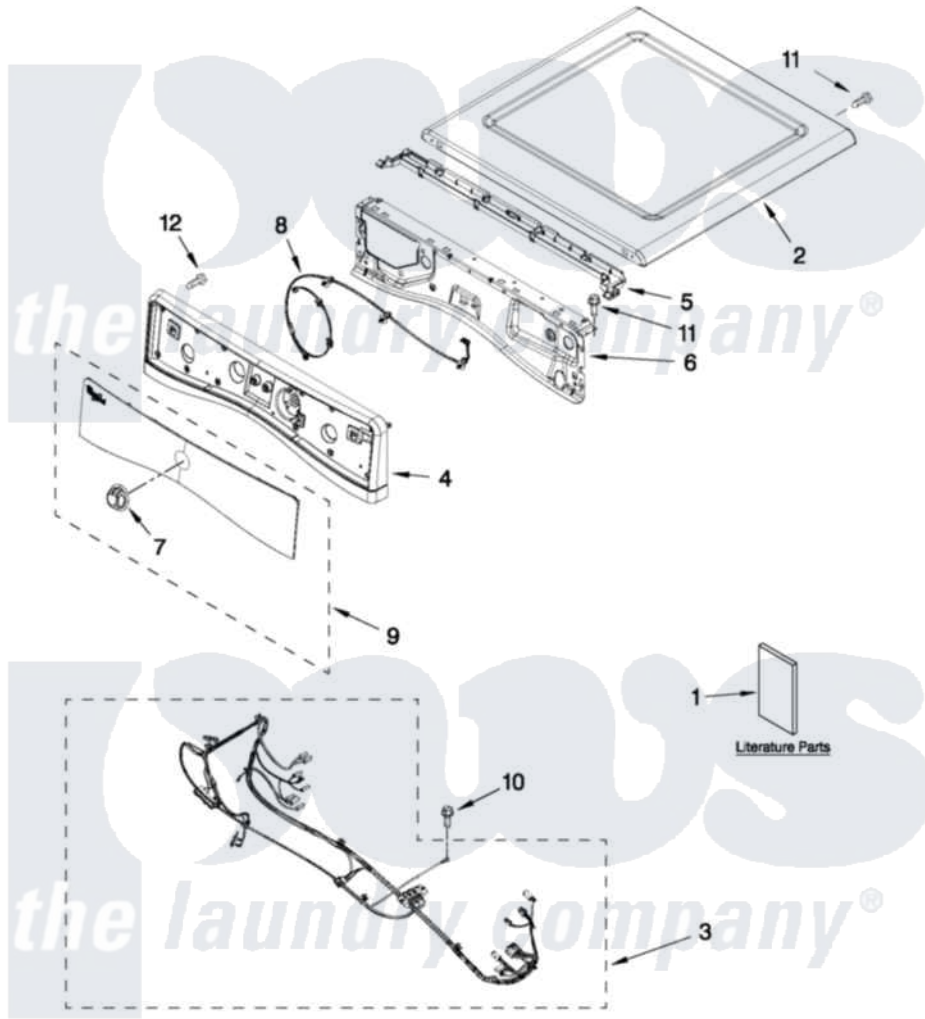

# Whirlpool WED88HEAW0 01 - TOP AND CONSOLE PARTS

## TOP AND CONSOLE PARTS

For Models: WED88HEAW0, WED88HEAC0  
(White) (Chrome Shadow)

27" ELECTRIC DRYER

FOR ORDERING INFORMATION REFER TO PARTS PRICE LIST

6-12 Litho in U.S.A. (BMN) (psw)

1

Part No. W10519965 Rev. A

Whirlpool [Residential Whirlpool WED88HEAW0 Dryer Parts](#) Parts Diagram 01 - TOP AND CONSOLE PARTS

[Click on the part number to view part](#)

Item	Original Part Number	Replaced By	Status	Part Description
1	W10494212		Not Available	USE & CARE GUIDE
"	W10097114		Not Available	INSTALLATION INSTRUCTIONS
"	W10508904		Not Available	INSTALLATION, INSTRUCTION
2	<a href="#">W10208383</a>			Top
"	<a href="#">W10460919</a>			Top
3	<a href="#">W10441589</a>			Harness, Main
4	<a href="#">W10391519</a>			Panel, Console Assembly
"	<a href="#">W10463690</a>			Panel, Console Assembly
5	<a href="#">W10259210</a>			Water Channel
6	<a href="#">W10208198</a>			Bracket, Console
7	W10391535		Not Available	KNOB, CONTROL
8	<a href="#">W10443062</a>			Cable, UI
9	<a href="#">W10391529</a>			IML Assembly
"	<a href="#">W10463676</a>			IML Assembly
10	<a href="#">693995</a>			Screw, Hex Head