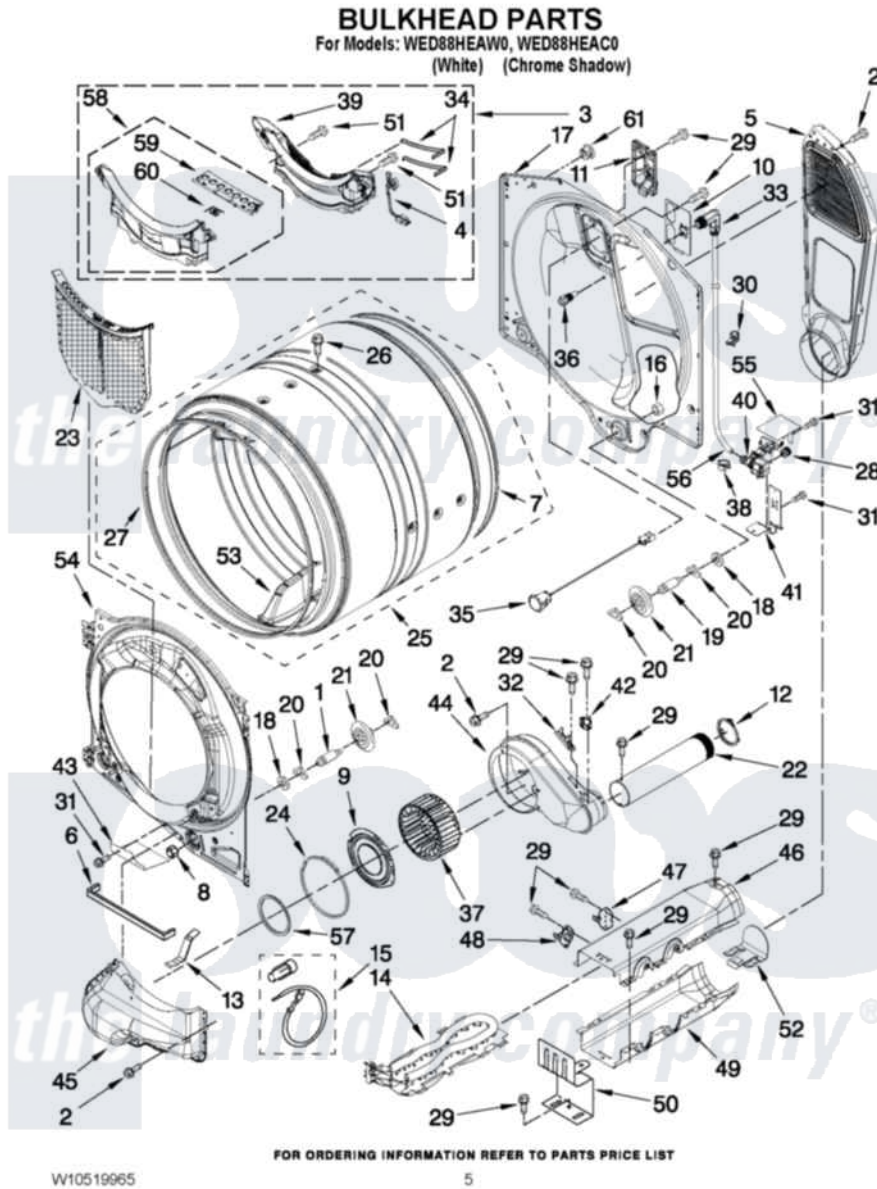

Whirlpool WED88HEAW0 03 - BULKHEAD PARTS

Whirlpool Residential Whirlpool WED88HEAW0 Dryer Parts Parts Diagram 03 - BULKHEAD PARTS
Click on the part number to view part

Item	Original Part Number	Replaced By	Status	Part Description
1	W10359271			Shaft, Drum Roller Threads
2	3390647	488729		Screw
3	W10219012			Outlet, Grille And Housing Assembly
4	W10298258			Harness, Sensor
5	697354	3387911		Duct-Air
6	W10211950			Seal, Outlet Housing
7	697694	280114		Seal
8	3934666	W10080210		Nut, 3/8 X 16
9	W10211901			Collar Assembly
10	W10249422			Nozzle, Bracket Rear
11	W10208422			Rear Deflector
12	W10344699			Collar, Duct
13	W10414388			Clip, Spring
14	8544772			Heater Element
15	279457			Wire Kit, Terminal
16	W10001120	W10080190		Nut, 3/8-16