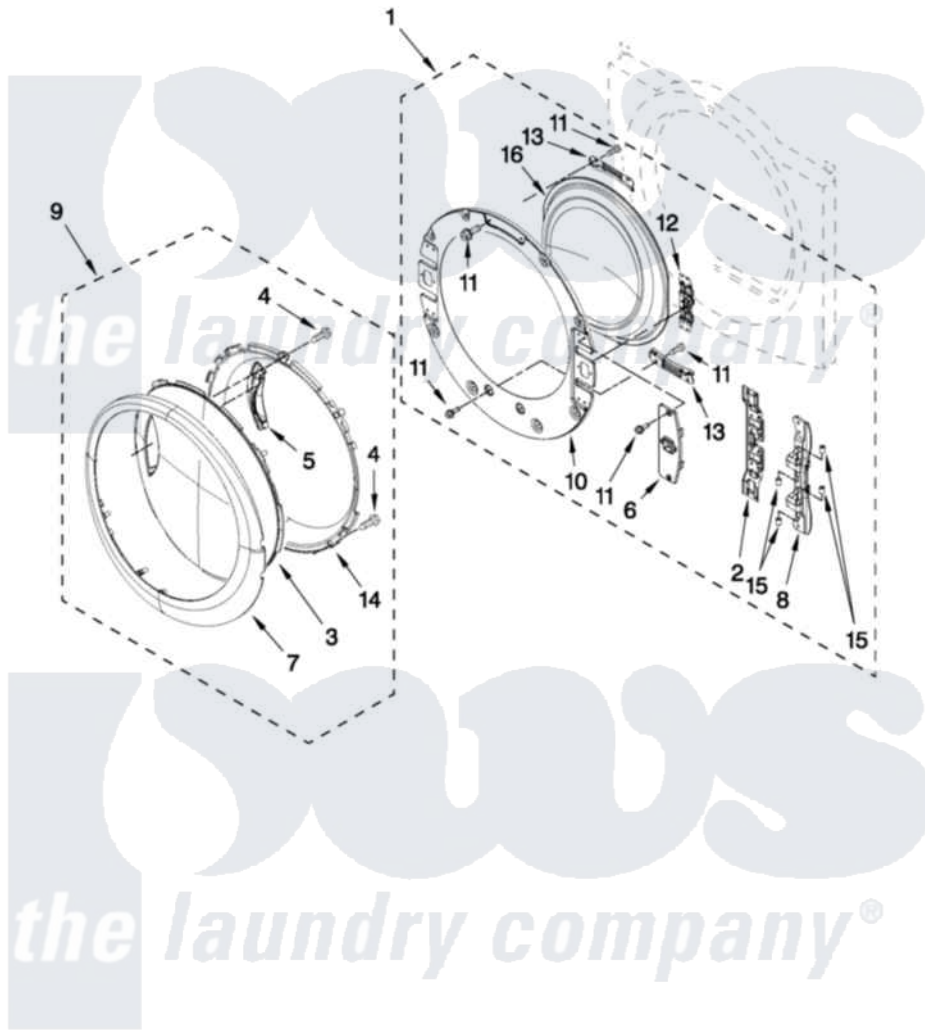

Whirlpool WED88HEAW0 04 - DOOR PARTS

DOOR PARTS For Models: WED88HEAW0, WED88HEAC0 (White) (Chrome Shadow)

FOR ORDERING INFORMATION REFER TO PARTS PRICE LIST

W10519965

7

Whirlpool [Residential Whirlpool WED88HEAW0 Dryer Parts](#) Parts Diagram 04 - DOOR PARTS
Click on the part number to view part

Item	Original Part Number	Replaced By	Status	Part Description
1	W10208266			Door, Inner Assembly
2	W10208415			Hinge Base
3	W10208270			Door, Outer Screen
4	9742177			Screw, 8-18 X .625
5	W10208411			Handle, Door
6	W10208413			Cover, Door Switch
7	W10208271			Door, Trim Ring
8	W10208419			Plate, Hinge Retainer
9	W10208268			Door Assembly (Outer) (Include Items, (3, 4, 5, 7 And 14)
10	W10267837			Door, Inner Assembly
11	W10288126			Screw, 10-32 X 1/2
12	W10208254			Door Inner Screw, 10-32 X 1/2
13	W10208252			Bracket, Glass
14	W10208269			Frame, Door Front Support
15	W10208398			Cap, Hinge