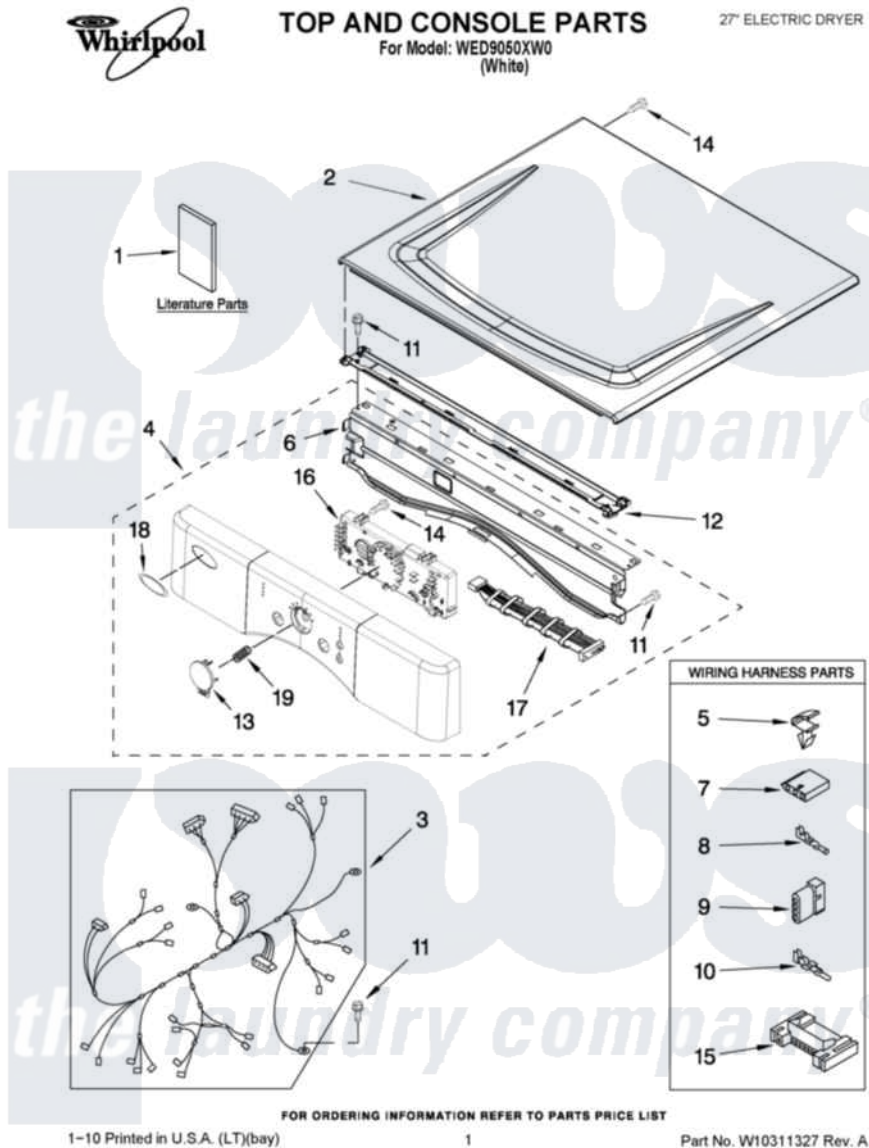

Whirlpool WED9050XW0 01 - TOP AND CONSOLE PARTS

Whirlpool Residential Whirlpool WED9050XW0 Dryer Parts Parts Diagram 01 - TOP AND CONSOLE PARTS
Click on the part number to view part

Item	Original Part Number	Replaced By	Status	Part Description
1	W10296184		Not Available	USE & CARE GUIDE
"	W10238795		Not Available	TECH SHEET
"	W10240579		Not Available	INSTALLATION,INSTRUCTION
2	8563730	W10336080		Top
3	W10251442			Harness, Main
4	W10215458			Panel, Console Assembly
5	3394427			Clip-Harness
6	8565237			Bracket, Console
7	353424			Plug, Terminal
8	94614			Terminal
9	3936144			Do-It-Yourself Repair Manuals
10	94613	596797		Terminal
11	3390647	488729		Screw
12	W10266747			Channel-Water, Dryer
13	W10212800			Button, Cycle
14	W10006580			Screw, M3-1.12 X12 Pn 6l Spl

15	3395683		Receptacle, Multi-Terminal
16	W10215814		Assembly, User Interface
17	W10259049		Cable, User Interface
18	W10117943	8303811	Badge, Assembly
19	W10215807		Spring, Cycle Button