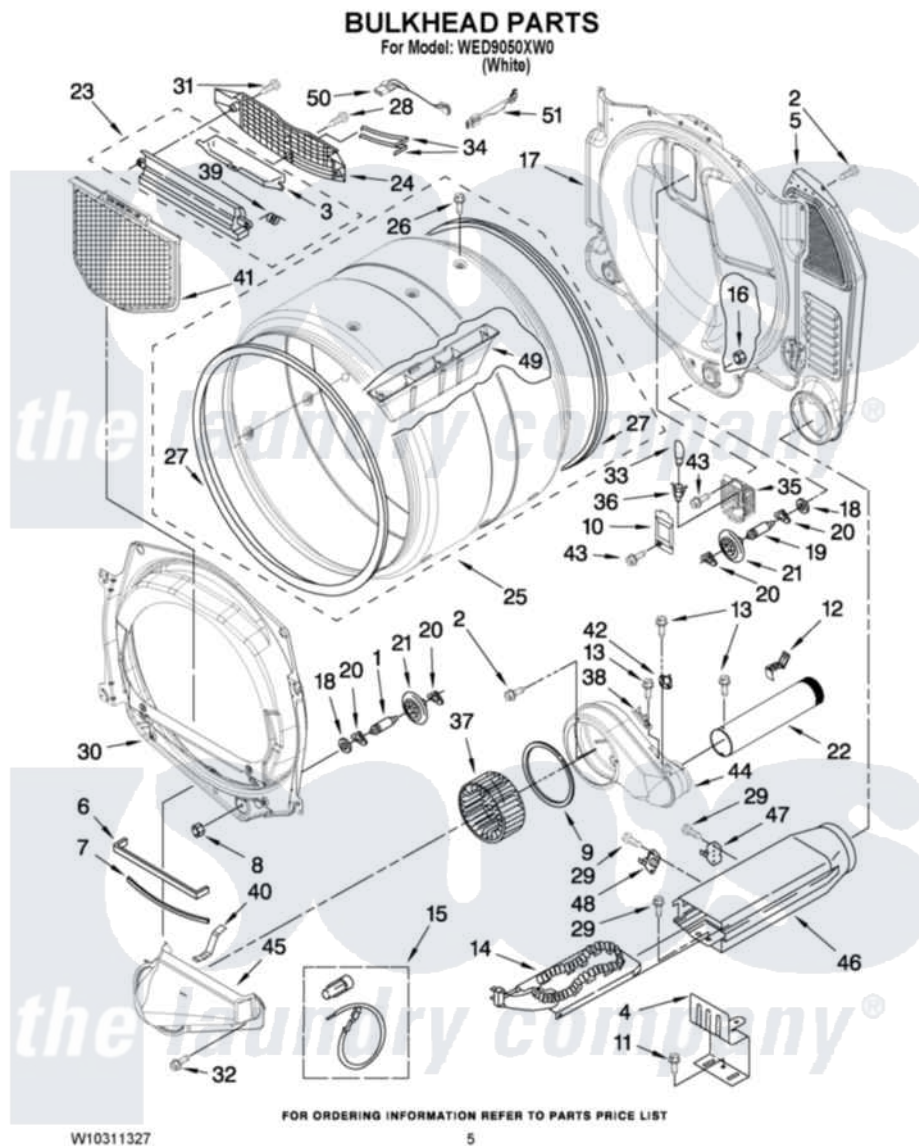

Whirlpool WED9050XW0 03 - BULKHEAD PARTS

Whirlpool Residential Whirlpool WED9050XW0 Dryer Parts Parts Diagram 03 - BULKHEAD PARTS
Click on the part number to view part

Item	Original Part Number	Replaced By	Status	Part Description
1	8575324	W10359271		Shaft, Drum Roller Threads
2	3390647	488729		Screw
3	W10153413			Door, Lint Screen
4	8066099			Bracket, Heater Box
5	697354	3387911		Duct-Air
6	697813			Seal, Outlet Housing
7	697814	697813		Seal, Outlet Housing
8	3934666	W10080210		Nut, 3/8 X 16
9	697770			Seal, Cover Plate Blower Housing
10	3402841	8532165		Lens, Drum Light
11	693995			Screw, Hex Head
12	8572105			Retainer, Toe Panel
13	8533971	90767		Screw, 8A X 3/8 HeX Washer Head Tapping
14	3387747			Element, Heater
15	279457			Wire Kit, Terminal

16	W10001120	W10080190	Nut, 3/8-16
17	W10080170		Bulkhead, Rear
18	3387459	W10080960	Washer, Support
19	8575325	W10359272	Shaft, Roller Drum Threads
20	690997		Washer, Thrust
21	8536973	W10314173	Support
22	8563728		Exhaust Pipe
23	W10153423		Outlet Grille, Housing Assembly
24	W10153412		Grille, Outlet
25	W10153420		Complete Drum Assembly
26	W10219342		Screw, Baffle Mounting
27	W10166807	280114	Seal
28	695240	488729	Screw
29	90767		Screw, 8A X 3/8 HeX Washer Head Tapping
30	8565061		Bulkhead, Front
31	3387230		Screw, 10-16 X 13/16
32	489463		Screw, 8-18 X 1/16
33	3406124	22002263	Lamp
34	3387223		Electrode, Sensor
35	8578825		Bracket, Drum Light
36	W10214261		Socket, Drum Light Assembly
37	697772		Wheel, Blower
38	3392519		Thermal Limiter
39	3394986		Spring, Lint Screen Door
40	8066208		Clip-Exhaust
41	W10049370	W10120998	Screen
42	8577274		Thermostat 295F
43	487909	488729	Screw
44	8544362	W10119255	Housing, Blower
45	8066168	W10128606	Duct-Lint
46	3392537		Box, Heater
47	8318314	279973	Kit, Thermal Cut-Off
48	3391914		Thermostat 295 F
49	W10153409		Baffle, Drum
50	W10110975		Harness, Sensor
51	3406653		Harness, Sensor