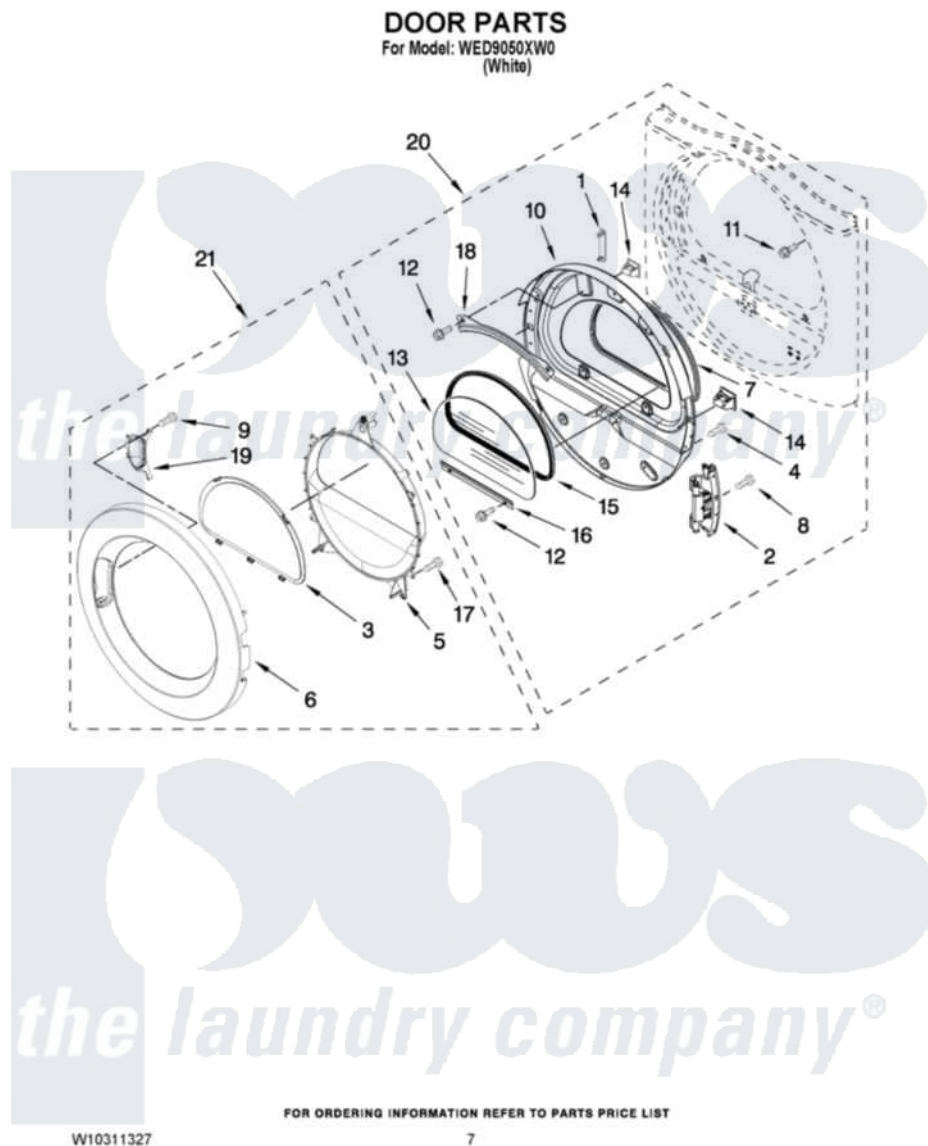

# Whirlpool WED9050XW0 04 - DOOR PARTS

Whirlpool [Residential Whirlpool WED9050XW0 Dryer Parts](#) Parts Diagram 04 - DOOR PARTS  
[Click on the part number to view part](#)

Item	Original Part Number	Replaced By	Status	Part Description
1	<a href="#">W10256915</a>			Label, Hinge Hole Cover
2	W10304672	<a href="#">8578887</a>		Door Hinge Assembly
3	<a href="#">W10215741</a>			Screen, Door
4	<a href="#">8534044</a>			Screw, 8-18 X 1/2
5	<a href="#">W10283424</a>			Door, Intermediate Stationary
6	<a href="#">W10215742</a>			Door, Outer Ring
7	<a href="#">W10163915</a>			Door Seal
8	<a href="#">W10159996</a>			Screw, 10-24 X 25/64
9	<a href="#">9742177</a>			Screw, 8-18 X .625
10	W10259900	<a href="#">W10164062</a>		Door Assembly
11	<a href="#">355515</a>			Screw, 8-18 X 11/16
12	3393258	<a href="#">3373329D</a>		Screw
13	<a href="#">W10286878</a>			Window
14	690081	<a href="#">279570</a>		Latch
15	<a href="#">8579663</a>			Seal, Window
16	<a href="#">8519354</a>			Retainer-Window

17	<a href="#">8534022</a>	Screw, 8-18 X 1/16
18	<a href="#">8519356</a>	Retainer-Window
19	<a href="#">W10215754</a>	Handle Pocket
20	<a href="#">W10270216</a>	Door Assembly
21	<a href="#">W10215753</a>	Door, Outer Assembly