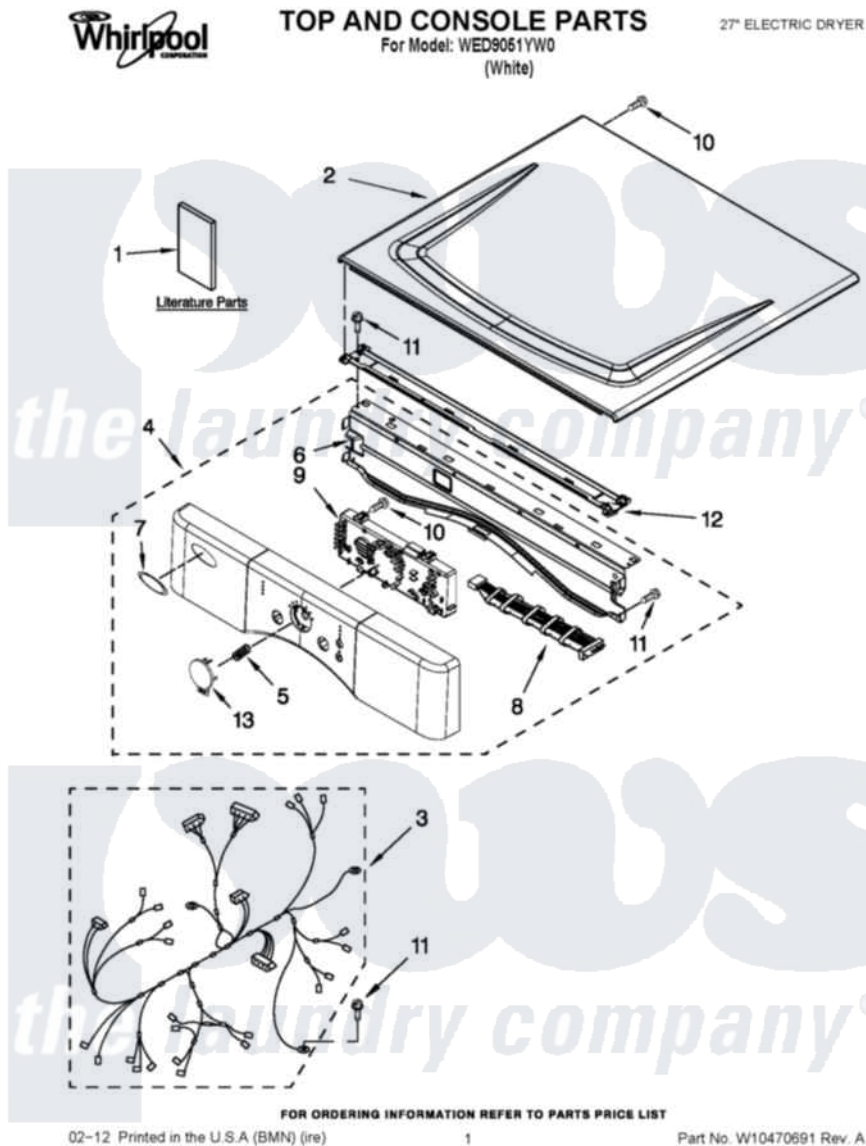

Whirlpool WED9051YW0 01 - TOP AND CONSOLE PARTS

Whirlpool Residential Whirlpool WED9051YW0 Dryer Parts Parts Diagram 01 - TOP AND CONSOLE PARTS
Click on the part number to view part

Item	Original Part Number	Replaced By	Status	Part Description
1	W10296184		Not Available	USE & CARE GUIDE
"	W10443109		Not Available	TECH SHEET
"	W10443041		Not Available	INSTALLATION, INSTRUCTION
2	W10336080			Top
3	W10251442			Harness, Main
4	W10444970			Panel, Console Assembly
5	W10215807			Spring, Cycle Button
6	8565237			Bracket, Console
7	W10117943	8303811		Badge, Assembly
8	W10259049			Cable, User Interface
9	W10444971		Not Available	ASSEMBLY, USER INTERFACE
10	W10006580			Screw, M3-1.12 X12 Pn 6l Spl
11	3390647	488729		Screw
12	W10266747			Channel-Water, Dryer
13	W10212800			Button, Cycle