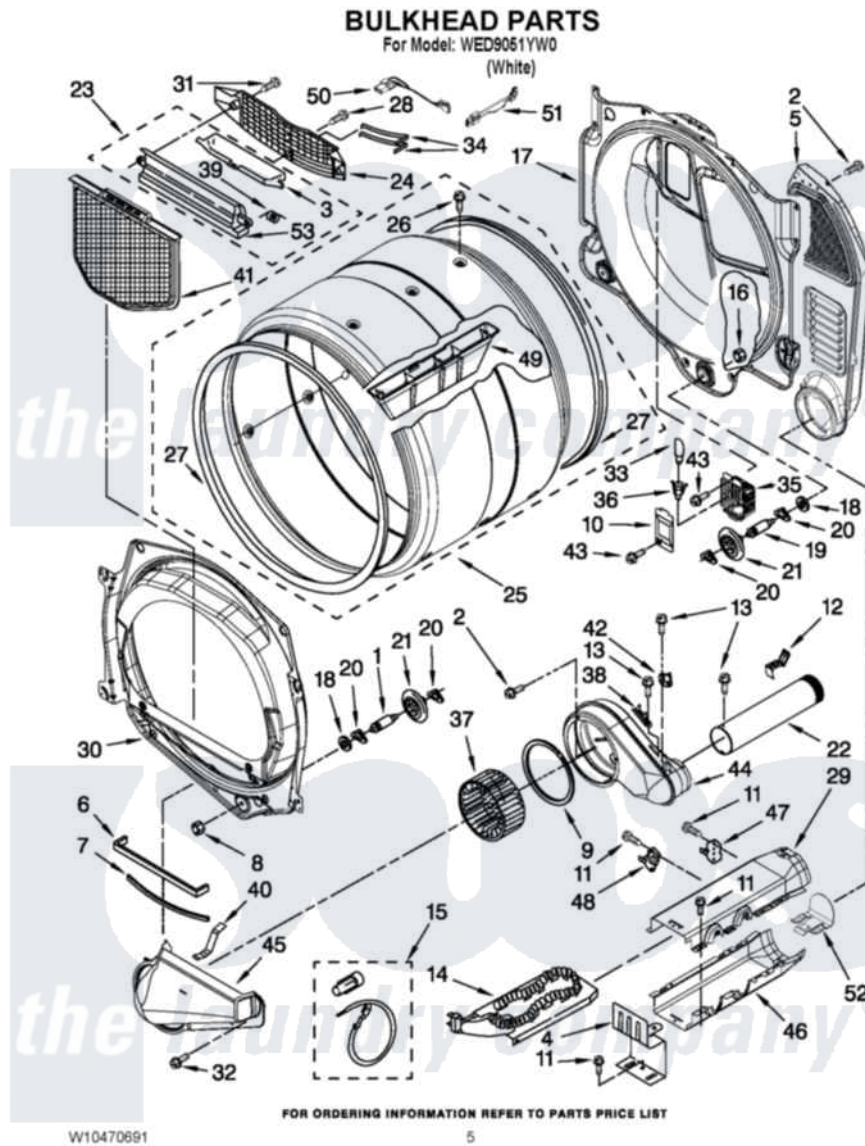

Whirlpool WED9051YW0 03 - BULKHEAD PARTS

Whirlpool Residential Whirlpool WED9051YW0 Dryer Parts Parts Diagram 03 - BULKHEAD PARTS
Click on the part number to view part

Item	Original Part Number	Replaced By	Status	Part Description
1	W10359271			Shaft, Drum Roller Threads
2	3390647	488729		Screw
3	W10153413			Door, Lint Screen
4	8066099			Bracket, Heater Box
5	697354	3387911		Duct-Air
6	697813			Seal, Outlet Housing
7	697814	697813		Seal, Outlet Housing
8	3934666	W10080210		Nut, 3/8 X 16
9	697770			Seal, Cover Plate Blower Housing
10	3402841	8532165		Lens, Drum Light
11	693995			Screw, Hex Head
12	8572105			Retainer, Toe Panel
13	8533971	90767		Screw, 8A X 3/8 HeX Washer Head Tapping
14	W10131182			Heater Element
15	279457			Wire Kit, Terminal

16	W10001120	W10080190	Nut, 3/8-16
17	W10080170		Bulkhead, Rear
18	3387459	W10080960	Washer, Support
19	W10359272		Shaft, Roller Drum Threads
20	690997		Washer, Thrust
21	W10314171		Roller, Support Assembly
22	8563728		Exhaust Pipe
23	W10153423		Outlet Grille, Housing Assembly
24	W10153412		Grille, Outlet
25	W10153420		Complete Drum Assembly
26	W10219342		Screw, Baffle Mounting
27	W10166807	280114	Seal
28	695240	488729	Screw
29	8544769		Housing, Blower Lint Duct Assembly
30	8565061		Bulkhead, Front
31	3387230		Screw, 10-16 X 13/16
32	489463		Screw, 8-18 X 1/16
33	3406124	22002263	Lamp
34	3387223		Electrode, Sensor
35	8578825		Bracket, Drum Light
36	W10214261		Socket, Drum Light Assembly
37	W10349492		Wheel, Blower
38	3392519		Thermal Limiter
39	3394986		Spring, Lint Screen Door
40	W10345456	8066208	Clip-Exhaust
41	W10049370	W10120998	Screen
42	8577274		Thermostat 295F
43	8577274		Thermostat 295F
44	8544362	W10119255	Housing, Blower
45	8066168	W10128606	Duct-Lint
46	8544770		Housing Slot, Heater Box
47	8318314	279973	Kit, Thermal Cut-Off
48	3391914		Thermostat 295 F
49	W10153409		Baffle, Drum
50	W10110975		Harness, Sensor
51	3406653		Harness, Sensor
52	8544776		Flange, Heater Box
53	W10153414		Outlet, Housing Assembly