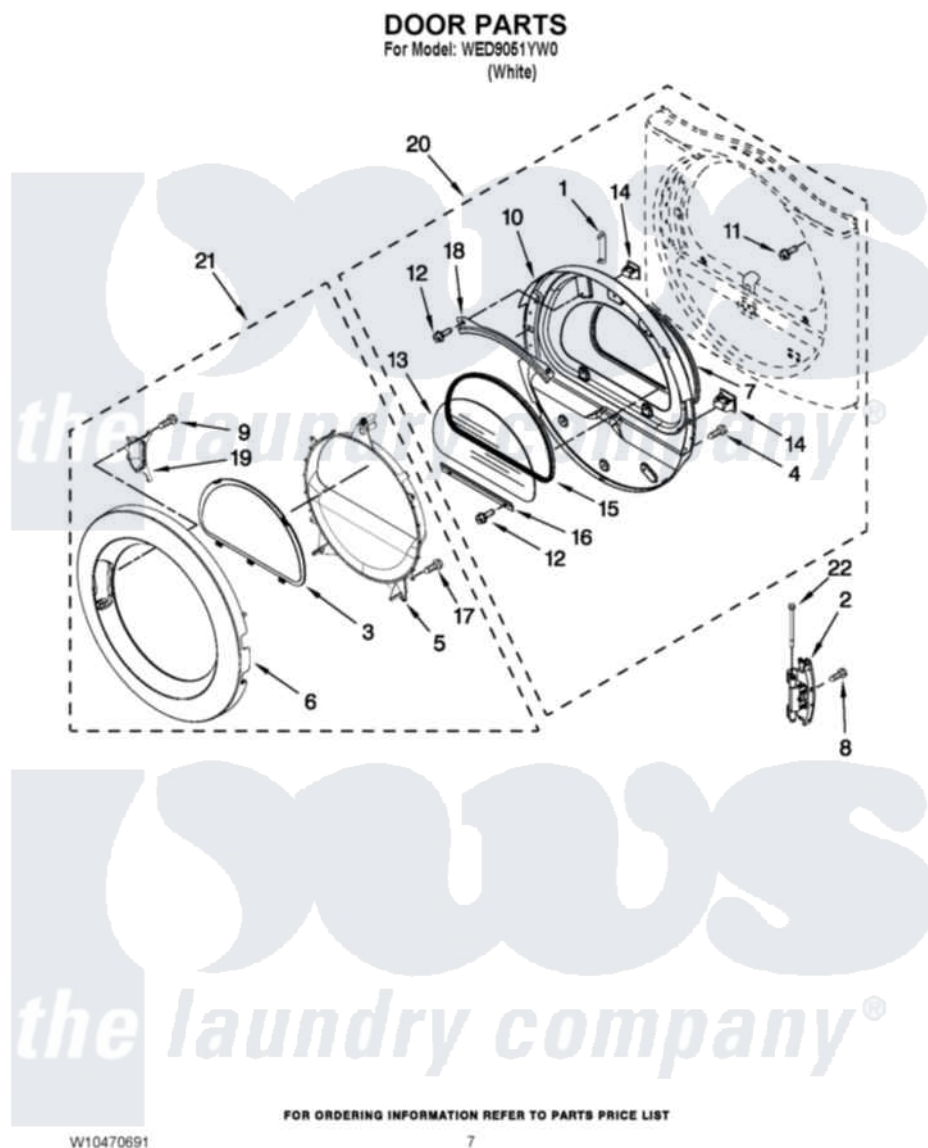

Whirlpool WED9051YW0 04 - DOOR PARTS

Whirlpool [Residential Whirlpool WED9051YW0 Dryer Parts](#) Parts Diagram 04 - DOOR PARTS
Click on the part number to view part

Item	Original Part Number	Replaced By	Status	Part Description
1	W10256915			Label, Hinge Hole Cover
2	W10304672	8578887		Door Hinge Assembly
3	W10215741			Screen, Door
4	8534044			Screw, 8-18 X 1/2
5	W10283424			Door, Intermediate Stationary
6	W10215742			Door, Outer Ring
7	W10163915			Door Seal
8	W10159996			Screw, 10-24 X 25/64
9	9742177			Screw, 8-18 X .625
10	W10198441	W10363674		Door Assembly
11	355515			Screw, 8-18 X 11/16
12	3393258	3373329D		Screw
13	W10286878			Window
14	690081	279570		Latch
15	8579663			Seal, Window
16	8519354			Retainer-Window

17	3393258	3373329D	Screw
18	8519356		Retainer-Window
19	W10215754		Handle Pocket
20	W10270216		Door Assembly
21	W10215753		Door, Outer Assembly
22	8565087		Bolt, 1/4-28