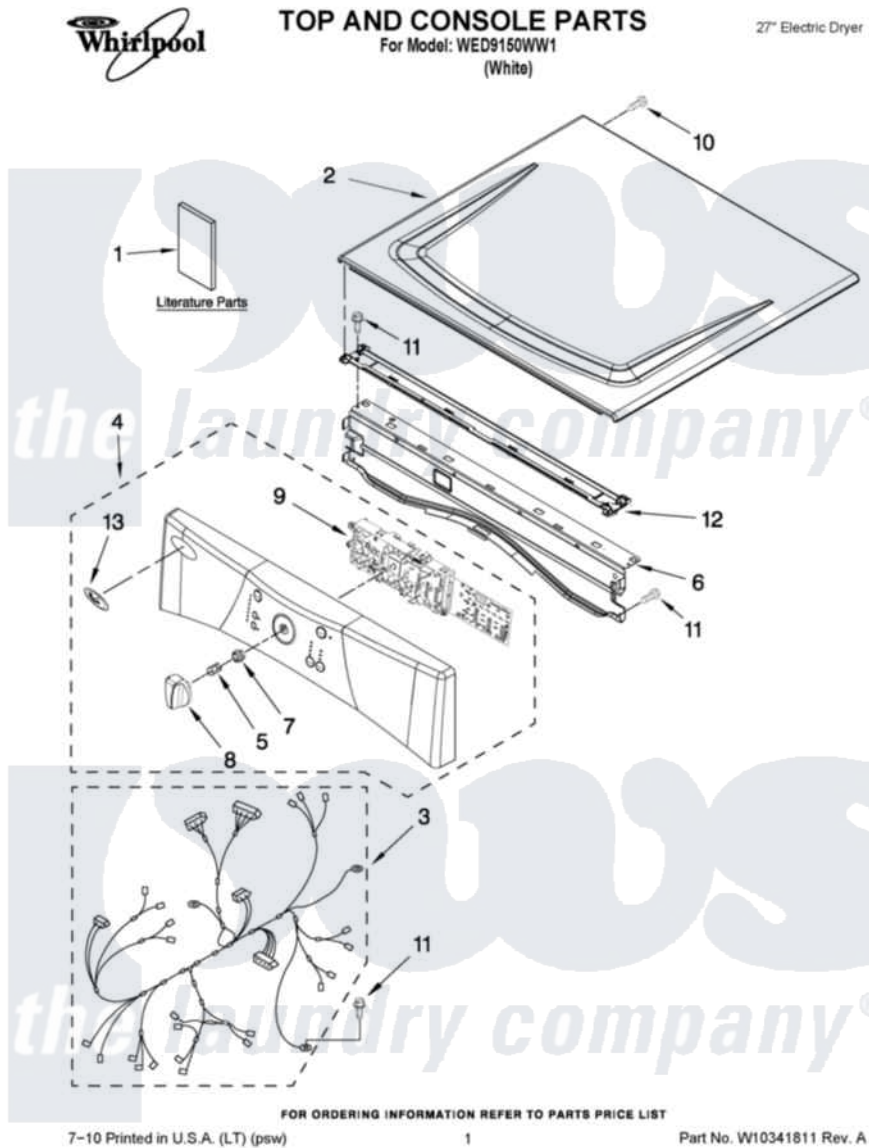

Whirlpool WED9150WW1 01 - TOP AND CONSOLE PARTS

Whirlpool Residential Whirlpool WED9150WW1 Dryer Parts Parts Diagram 01 - TOP AND CONSOLE PARTS
 Click on the part number to view part

Item	Original Part Number	Replaced By	Status	Part Description
1	W10270752		Not Available	USE & CARE GUIDE
"	W10238794		Not Available	TECH SHEET
"	W10240579		Not Available	INSTALLATION,INSTRUCTION
2	8563730	W10336080		Top
3	W10251442			Harness, Main
4	W10215747			Panel, Console
5	W10153920			Spring, Knob
6	8565237			Bracket, Console
7	W10215835			Bushing, Start Knob
8	W10236098			Knob
9	W10247234			Assembly, User Interface
10	3400238			Screw, 2-28 X 1/2
11	3390647	488729		Screw
12	W10266747			Channel-Water, Dryer
13	W10117943	8303811		Badge, Assembly