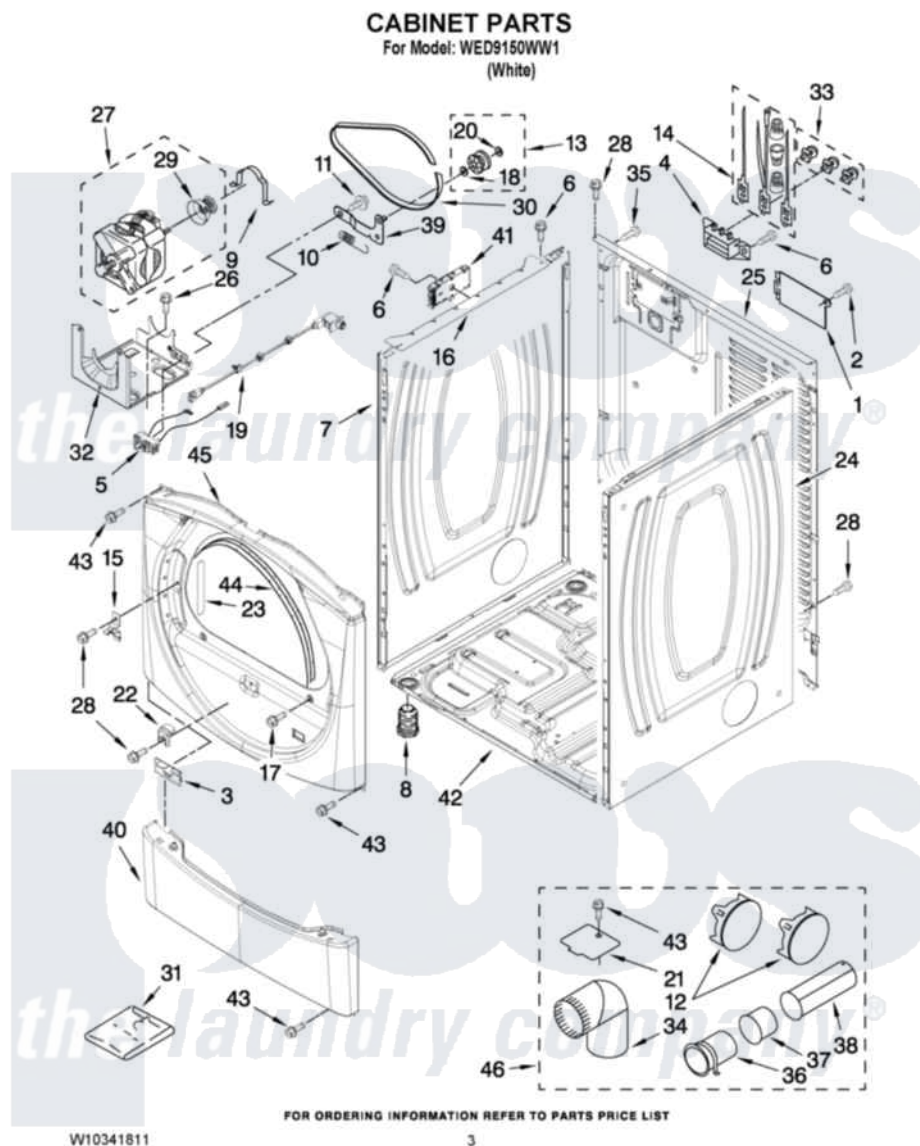

Whirlpool WED9150WW1 02 - CABINET PARTS

Whirlpool [Residential Whirlpool WED9150WW1 Dryer Parts](#) Parts Diagram 02 - CABINET PARTS
Click on the part number to view part

| Item | Original Part Number | Replaced By | Status | Part Description |
|------|-------------------------|---------------------------|--------|---|
| 1 | W10286180 | W10119283 | | Cover, Terminal Block |
| 2 | 3390814 | 90767 | | Screw, 8A X 3/8 HeX Washer Head Tapping |
| 3 | 8519459 | | | Clip, Toe Panel |
| 4 | 3397659 | | | Block, Terminal |
| 5 | W10246525 | W10314253 | | Switch, Assembly Broken Belt |
| 6 | 90767 | | | Screw, 8A X 3/8 HeX Washer Head Tapping |
| 7 | 8565054 | | | Panel, Side |
| 8 | 3392100 | 49621 | | Feet-Leveling |
| " | 279810 | | | Foot-Optional |
| 9 | 660658 | | | Clamp, Motor Mounting 343481 685441 |
| 10 | 3387374 | | | Spring, Idler |
| 11 | 3389420 | | | Retainer-Idler 1/4-20 X 1/16 |
| 12 | 49252 | | | Plug, Multivent |
| 13 | 3388672 | 279640 | | Pulley-ldr |