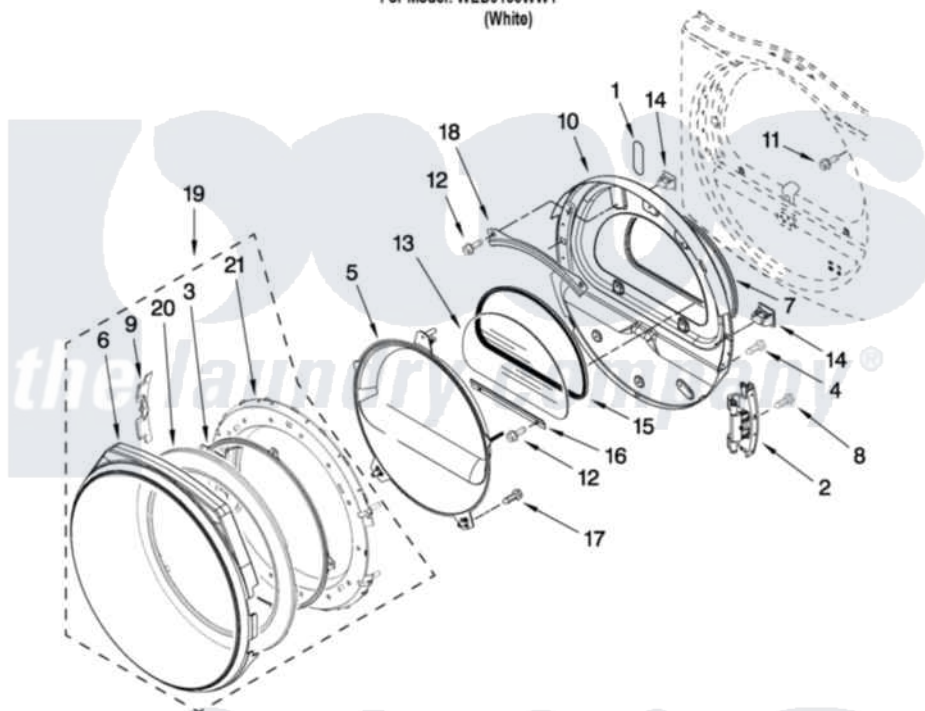

Whirlpool WED9150WW1 04 - DOOR PARTS

DOOR PARTS

For Model: WED9150WW1
(White)

FOR ORDERING INFORMATION REFER TO PARTS PRICE LIST

W10341811

7

Whirlpool [Residential Whirlpool WED9150WW1 Dryer Parts](#) Parts Diagram 04 - DOOR PARTS

[Click on the part number to view part](#)

Item	Original Part Number	Replaced By	Status	Part Description
1	W10256915			Label, Hinge Hole Cover
2	8578887			Door Hinge Assembly
3	N/P		Not Available	SCREEN, DOOR (NOT SERVICEABLE SPERATELY, ORDER ITEM. 19)
4	8534044			Screw, 8-18 X 1/2
5	W10215764			Door, Intermediate Stationary
6	W10215757			Trim, Door Ring Outer
7	W10163915			Door Seal
8	W10159996			Screw, 10-24 X 25/64
9	W10215766			Door Trim, Hinge Cover
10	W10198441	W10363674		Door Assembly
11	355515			Screw, 8-18 X 11/16
12	3393258	3373329D		Screw
13	W10286878			Window
14	690081	279570		Latch
15	8579663			Seal, Window

16	8519354		Retainer-Window
17	8534022		Screw, 8-18 X 1/16
18	8519356		Retainer-Window
19	W10215755		Door Assembly Outer
20	N/P	Not Available	TRIM-DOOR INNER RING (NOT SERVICEABLE SEPERATELY, ORDER ITEM. 19)
21	W10215762	W10431338	Door