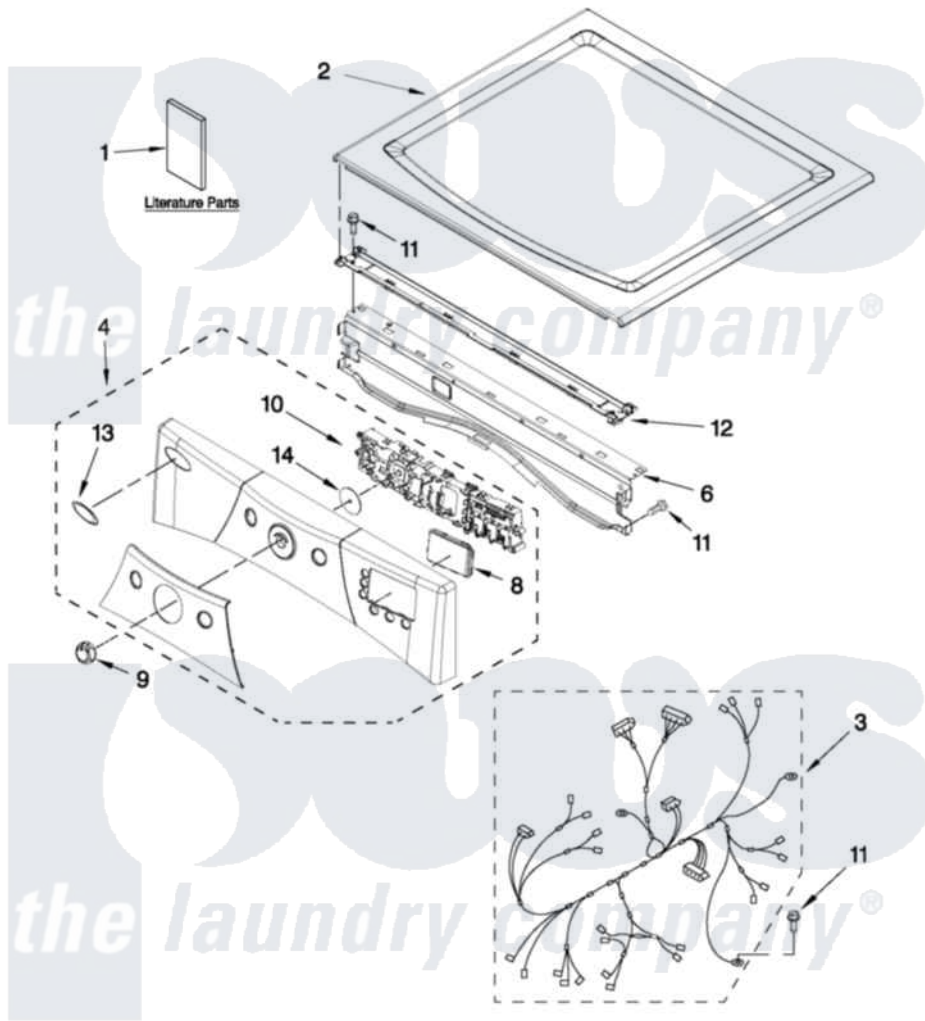

Whirlpool WED9151YW0 01 - TOP AND CONSOLE PARTS

TOP AND CONSOLE PARTS

For Model: WED9151YW0
(White)

27" ELECTRIC DRYER

FOR ORDERING INFORMATION REFER TO PARTS PRICE LIST

6-11 Printed in U.S.A. (JLP)(bay)

1

Part No. W10418056 Rev. A

[Whirlpool Residential Whirlpool WED9151YW0 Dryer Parts Parts Diagram 01 - TOP AND CONSOLE PARTS](#)

[Click on the part number to view part](#)

Item	Original Part Number	Replaced By	Status	Part Description
1	W10385092		Not Available	USE & CARE GUIDE
"	W10386307		Not Available	TECH SHEET
"	W10385103		Not Available	INSTALLATION GUIDE
2	W10336080			Top
3	W10251442			Harness, Main
4	W10380697			Panel, Console
6	8565237			Bracket, Console
8	W10212742			Window, Led Display
9	W10370331	W10416463		Knob, Control
10	W10387226			Assembly, User Interface
11	3390647	488729		Screw
12	W10266747			Channel-Water, Dryer
13	W10117943	8303811		Badge, Assembly
14	8572039			Seal, User Interface