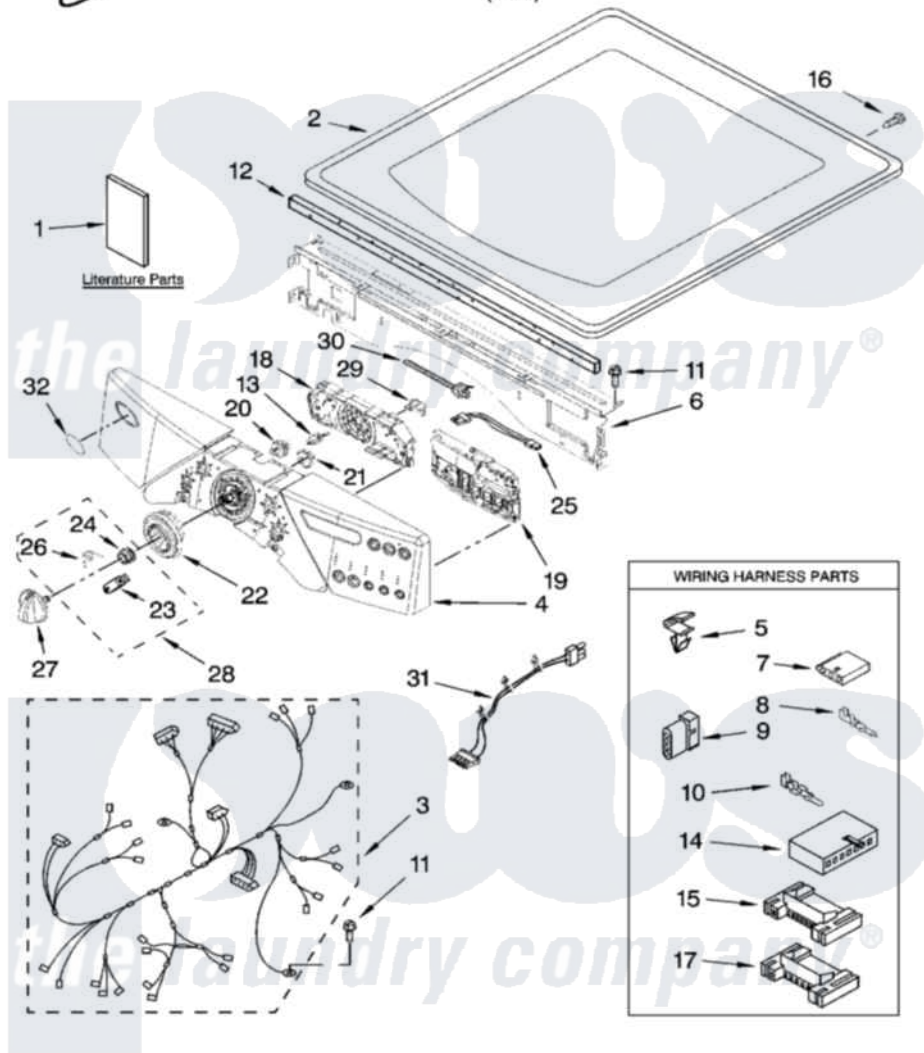

Whirlpool WED9200SQ0 01 - TOP AND CONSOLE PARTS

TOP AND CONSOLE PARTS

For Models: WED9200SQ0
(White)

ELECTRIC DRYER

5-07 Litho in U.S.A.(LT)

1

Part No. W10117357 Rev. B

Whirlpool [Residential Whirlpool WED9200SQ0 Dryer Parts](#) Parts Diagram 01 - TOP AND CONSOLE PARTS
Click on the part number to view part

Item	Original Part Number	Replaced By	Status	Part Description
1	W10110850		Not Available	Use & Care Guide
"	W10110638		Not Available	Tech Sheet
"	W10111226		Not Available	Guide, Quick Start
2	3980634	W10117263		Top
3	8579739			Harness, Main
4	W10116694			Panel, Console
5	3394427			Clip-Harness
6	W10006840	W10215656		Bracket, Console
7	353424			Plug, Terminal
8	94614			Terminal
9	3936144			Do-It-Yourself Repair Manuals
10	94613	596797		Terminal
11	3390647	488729		Screw
12	W10112267			Foam-Seal Control Bracket
13	W10030070	W10012480		Kit
14	3936150			Connector, 7-Circuit

15	3395683		Receptacle, Multi-Terminal
16	8281225		Screw, 8-18 X 1/2
17	2203186		Connector, 5-Circuit
18	W10031410		User Interface
19	W10031420	W10294578	Kit
20	W10012430		Encoder, Wheel Kit.
21	W10012440		Retainer-Snap
22	W10012410		Knob, Light Ring
23	W10012810	280230	Encoder, Wheel Kit.
24	W10012450	280230	Encoder, Wheel Kit.
25	W10095960		Harness, Communication
26	W10012820	280230	Encoder, Wheel Kit.
27	W10116701		Knob, Control
28	280230		Encoder, Wheel Kit.
29	W10112268		Clip-Harness
30	3391018		Tie Cable
31	W10110976		Cube, Cable
32	W10117943	8303811	Badge, Assembly