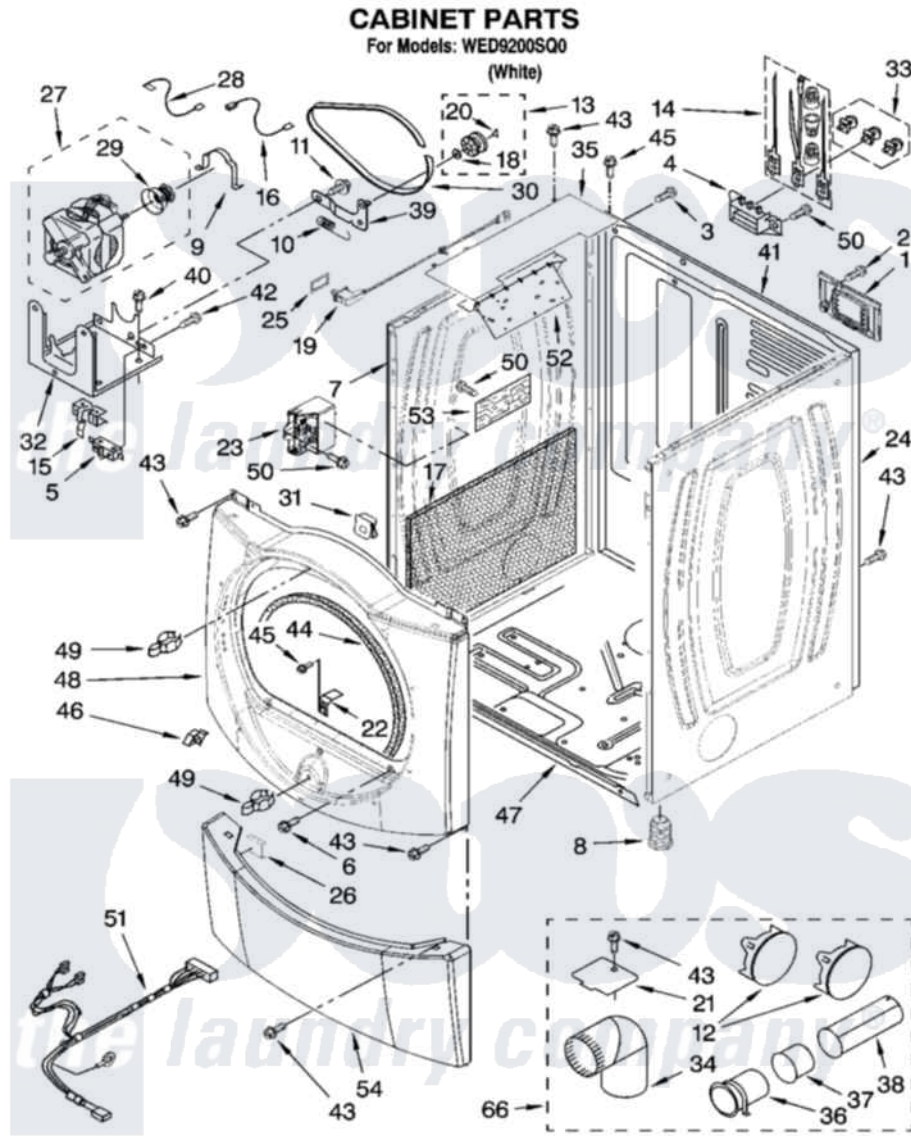

Whirlpool WED9200SQ0 02 - CABINET PARTS

W10117357

3

Whirlpool Residential Whirlpool WED9200SQ0 Dryer Parts Parts Diagram 02 - CABINET PARTS

[Click on the part number to view part](#)

Item	Original Part Number	Replaced By	Status	Part Description
1	8576583	W10119283		Cover, Terminal Block
2	3390814	90767		Screw, 8A X 3/8 HeX Washer Head Tapping
3	697776	4331106		Screw, No.10-32 X 7/16
4	3397659			Block, Terminal
5	3394881	279782		Switch-Lid
6	3357011	308685		Side Trim)
7	8578437	W10117272		Panel
8	3392100	49621		Feet-Leveling
"	279810			Foot-Optional
9	660658			Clamp, Motor Mounting 343481 685441
10	3387374			Spring, Idler
11	3389420			Retainer-Idler 1/4-20 X 1/16
12	697750	W10470674		Dryer Exhaust Kit
"	3388309	W10470674		Dryer Exhaust Kit
"	3388311			Plug, Multivent