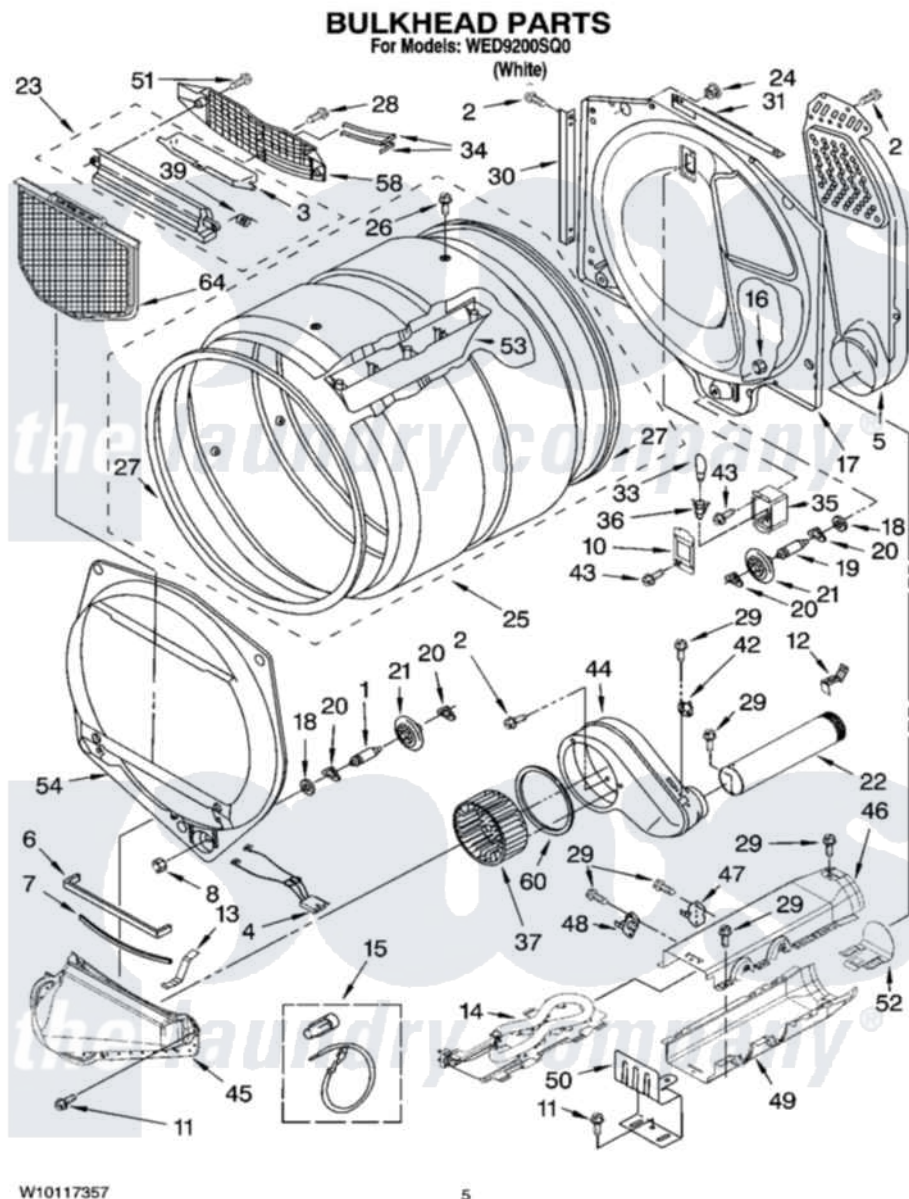

Whirlpool WED9200SQ0 03 - BULKHEAD PARTS

Whirlpool [Residential Whirlpool WED9200SQ0 Dryer Parts](#) Parts Diagram 03 - BULKHEAD PARTS
Click on the part number to view part

Item	Original Part Number	Replaced By	Status	Part Description
1	8575324	W10359271		Shaft, Drum Roller Threads
2	3390647	488729		Screw
3	3394984	8563758		Door, Lint Screen
4	3406653			Harness, Sensor
5	697354	3387911		Duct-Air
6	697813			Seal, Outlet Housing
7	697814	697813		Seal, Outlet Housing
8	3934666	W10080210		Nut, 3/8 X 16
10	3402841	8532165		Lens, Drum Light
11	489463			Screw, 8-18 X 1/16
12	8572105			Retainer, Toe Panel
13	8066208			Clip-Exhaust
14	8544771			Heater Element
15	279457			Wire Kit, Terminal
16	W10001120	W10080190		Nut, 3/8-16
17	8520836			Bulkhead, Rear