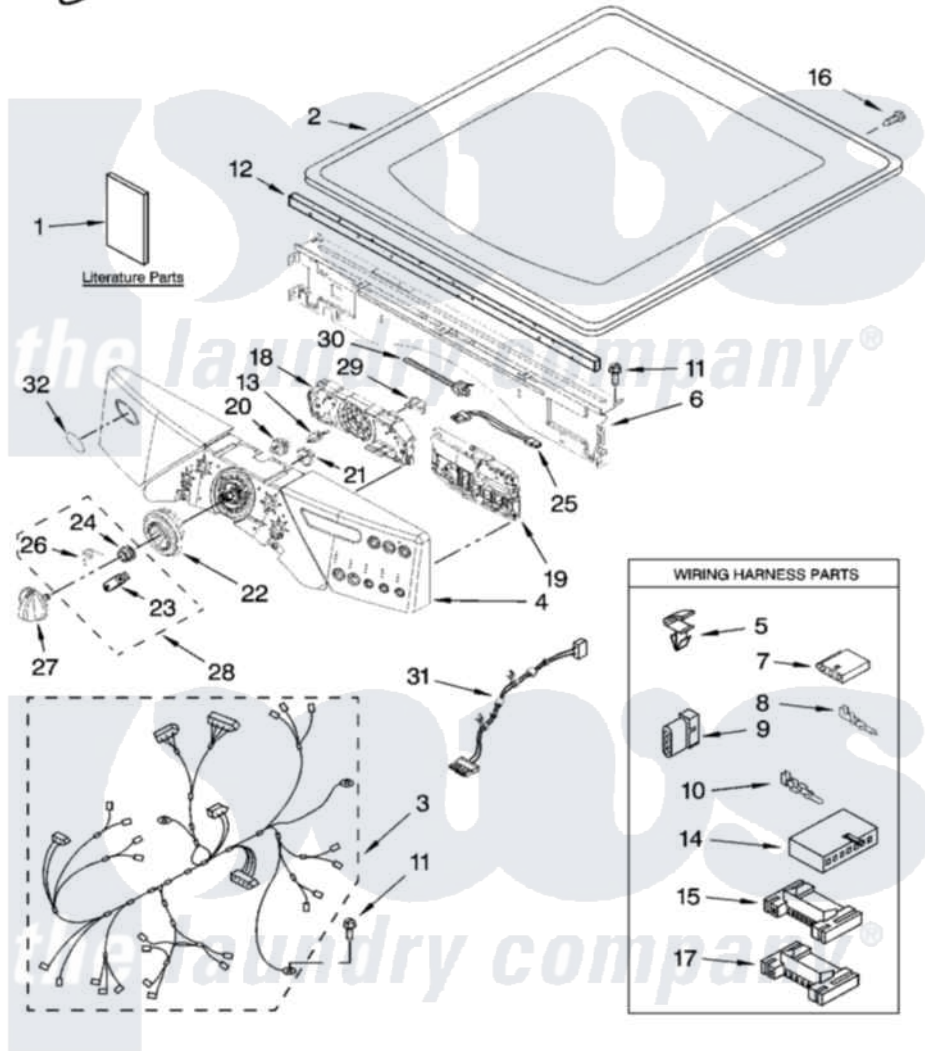

# Whirlpool WED9200SQ1 01 - TOP AND CONSOLE PARTS

## TOP AND CONSOLE PARTS

For Models: WED9200SQ1  
(White)

ELECTRIC DRYER

3-08 Litho in U.S.A. (LT)

1

Part No. W10194580 Rev. A

Whirlpool Residential Whirlpool WED9200SQ1 Dryer Parts Parts Diagram 01 - TOP AND CONSOLE PARTS

14	<a href="#">3936150</a>		Connector, 7-Circuit
15	<a href="#">3395683</a>		Receptacle, Multi-Terminal
16	98139	<a href="#">303776</a>	Screw
17	<a href="#">2203186</a>		Connector, 5-Circuit
18	<a href="#">W10031410</a>		User Interface
19	W10172191	<a href="#">W10294579</a>	Kit
20	<a href="#">W10012430</a>		Encoder, Wheel Kit.
21	<a href="#">W10012440</a>		Retainer-Snap
22	<a href="#">W10012410</a>		Knob, Light Ring
23	W10012810	<a href="#">280230</a>	Encoder, Wheel Kit.
24	W10012450	<a href="#">280230</a>	Encoder, Wheel Kit.
25	<a href="#">W10095960</a>		Harness, Communication
26	W10012820	<a href="#">280230</a>	Encoder, Wheel Kit.
27	<a href="#">W10116701</a>		Knob, Control
28	<a href="#">280230</a>		Encoder, Wheel Kit.
29	<a href="#">W10112268</a>		Clip-Harness
30	<a href="#">3391018</a>		Tie Cable
31	<a href="#">W10111020</a>		Power Cable, User-Interface
32	W10117943	<a href="#">8303811</a>	Badge, Assembly