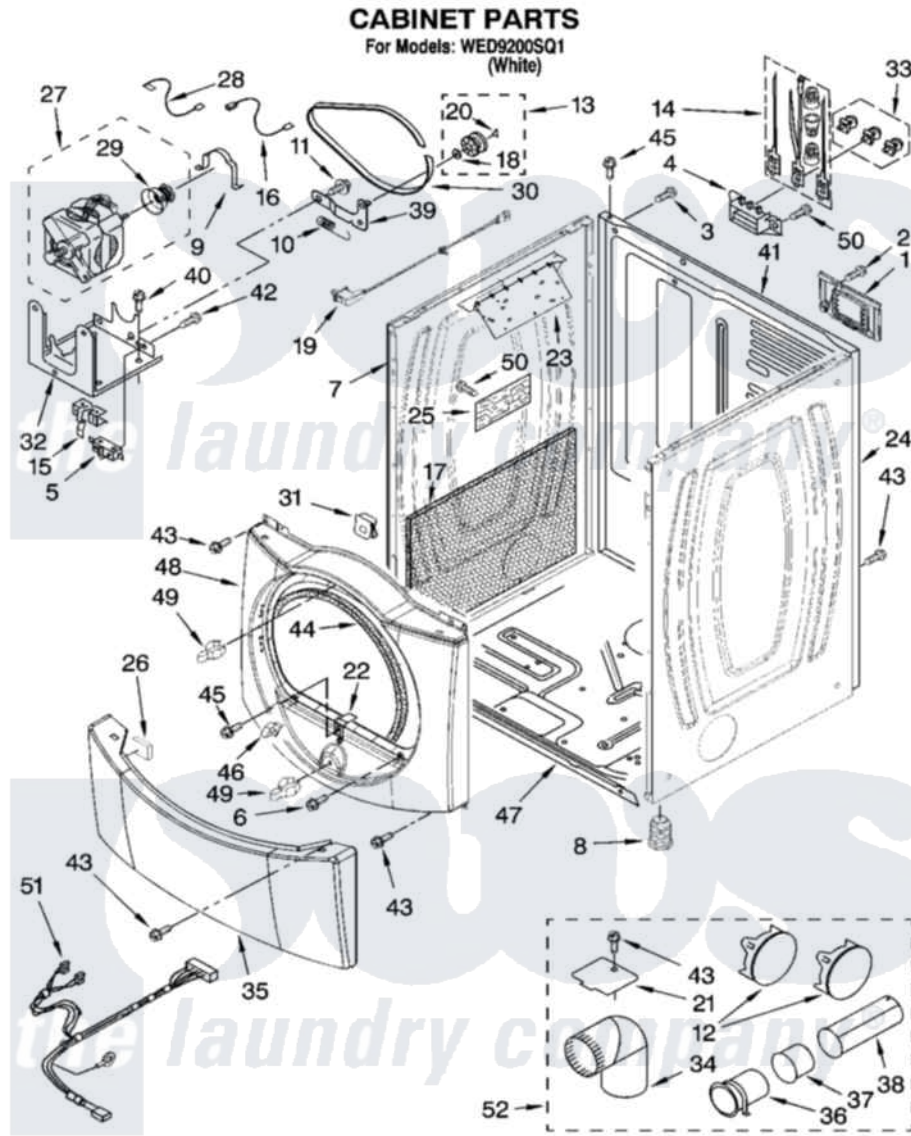

# Whirlpool WED9200SQ1 02 - CABINET PARTS

W10194580

3

Whirlpool [Residential Whirlpool WED9200SQ1 Dryer Parts](#) Parts Diagram 02 - CABINET PARTS  
Click on the part number to view part

Item	Original Part Number	Replaced By	Status	Part Description
1	8576583	<a href="#">W10119283</a>		Cover, Terminal Block
2	3390814	<a href="#">90767</a>		Screw, 8A X 3/8 HeX Washer Head Tapping
3	8533974	<a href="#">4331106</a>		Screw, No.10-32 X 7/16
4	<a href="#">3397659</a>			Block, Terminal
5	3394881	<a href="#">279782</a>		Switch-Lid
6	3357011	<a href="#">308685</a>		Side Trim )
7	<a href="#">W10192435</a>			Panel, Side
8	3392100	<a href="#">49621</a>		Feet-Leveling
"	<a href="#">279810</a>			Foot-Optional
9	<a href="#">660658</a>			Clamp, Motor Mounting 343481 685441
10	<a href="#">3387374</a>			Spring, Idler
11	<a href="#">3389420</a>			Retainer-Idler 1/4-20 X 1/16
12	697750	<a href="#">W10470674</a>		Dryer Exhaust Kit
13	3388672	<a href="#">279640</a>		Pulley-ldr
14	<a href="#">279218</a>			Terminal Tinned And Brass