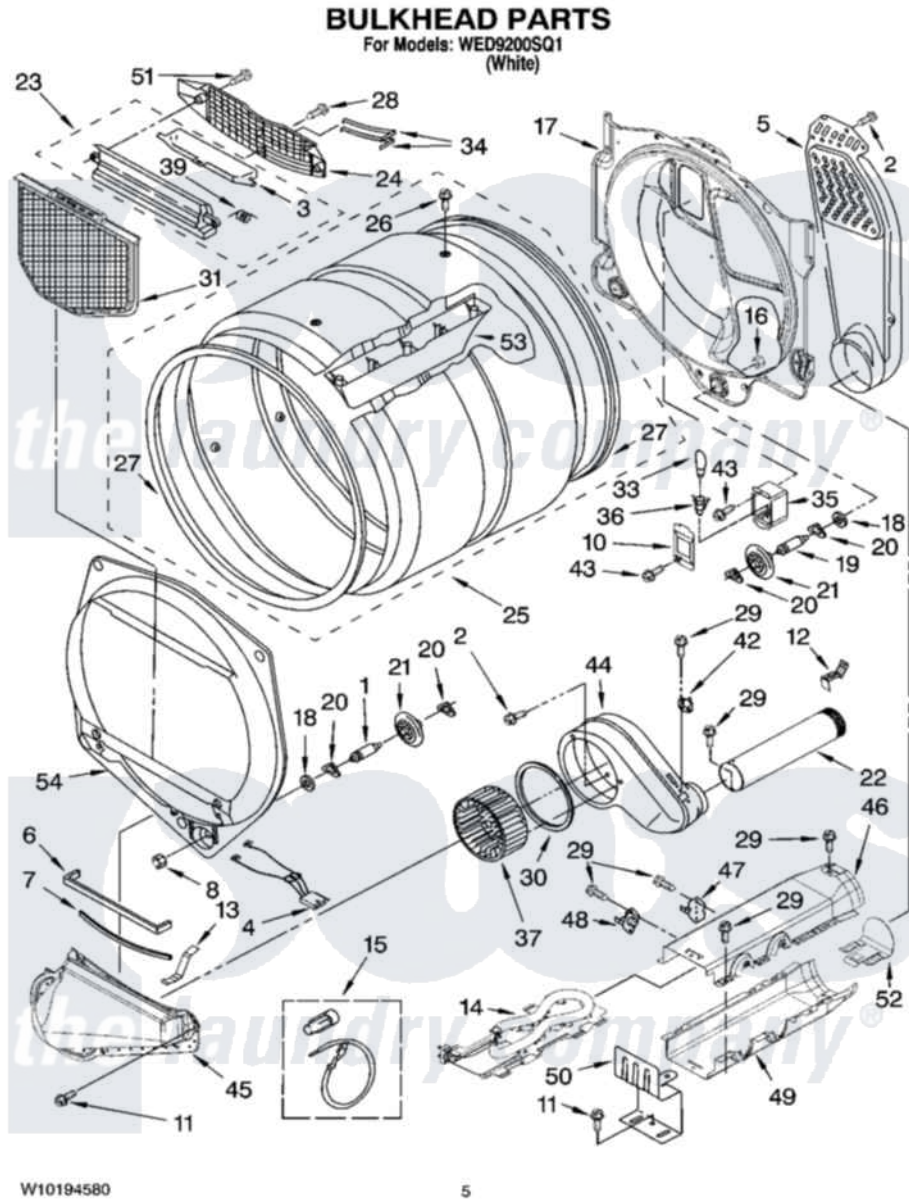

Whirlpool WED9200SQ1 03 - BULKHEAD PARTS

W10194580

5

Whirlpool [Residential Whirlpool WED9200SQ1 Dryer Parts](#) Parts Diagram 03 - BULKHEAD PARTS
 Click on the part number to view part

Item	Original Part Number	Replaced By	Status	Part Description
1	8575324	W10359271		Shaft, Drum Roller Threads
2	3390647	488729		Screw
3	3394984	8563758		Door, Lint Screen
4	3406653			Harness, Sensor
5	697354	3387911		Duct-Air
6	697813			Seal, Outlet Housing
7	697814	697813		Seal, Outlet Housing
8	3934666	W10080210		Nut, 3/8 X 16
10	3402841	8532165		Lens, Drum Light
11	489463			Screw, 8-18 X 1/16
12	8572105			Retainer, Toe Panel
13	8066208			Clip-Exhaust
14	8544771			Heater Element
15	279457			Wire Kit, Terminal
16	W10001120	W10080190		Nut, 3/8-16
17	W10080170			Bulkhead, Rear

18	3387459	W10080960	Washer, Support
19	8575325	W10359272	Shaft, Roller Drum Threads
20	690997		Washer, Thrust
21	8536973	W10314173	Support
22	8563745	279936	Kit-Exhst
23	3394985	8563755	Housing, Outlet Assembly
24	8299979		Grill, Outlet Screen Door
25	W10181466		Complete Drum Assembly
26	W10109200		Screw, Baffle Mounting
27	W10166807	280114	Seal
28	695240	488729	Screw
29	8533971	90767	Screw, 8A X 3/8 HeX Washer Head Tapping
30	697770		Seal, Cover Plate Blower Housing
31	W10049370	W10120998	Screen
33	3406124	22002263	Lamp
34	3387223		Electrode, Sensor
35	8578825		Bracket, Drum Light
36	W10136369		Socket, Drum Light Assembly
37	697772		Wheel, Blower
39	3394986		Spring, Lint Screen Door
42	8577274		Thermostat 295F
43	487909	488729	Screw
44	8544362	W10119255	Housing, Blower
45	8066168	W10128606	Duct-Lint
46	8544769		Housing, Blower Lint Duct Assembly
47	280148		Thermal Cut-Off, Kit
48	8557403		Thermostat 295 F
49	8544770		Housing Slot, Heater Box
50	8066099		Bracket, Heater Box
51	3387230		Screw, 10-16 X 13/16
52	8544776		Flange, Heater Box
53	697693	W10113136	Baffle, Drum
54	8519245	W10136455	Bulkhead