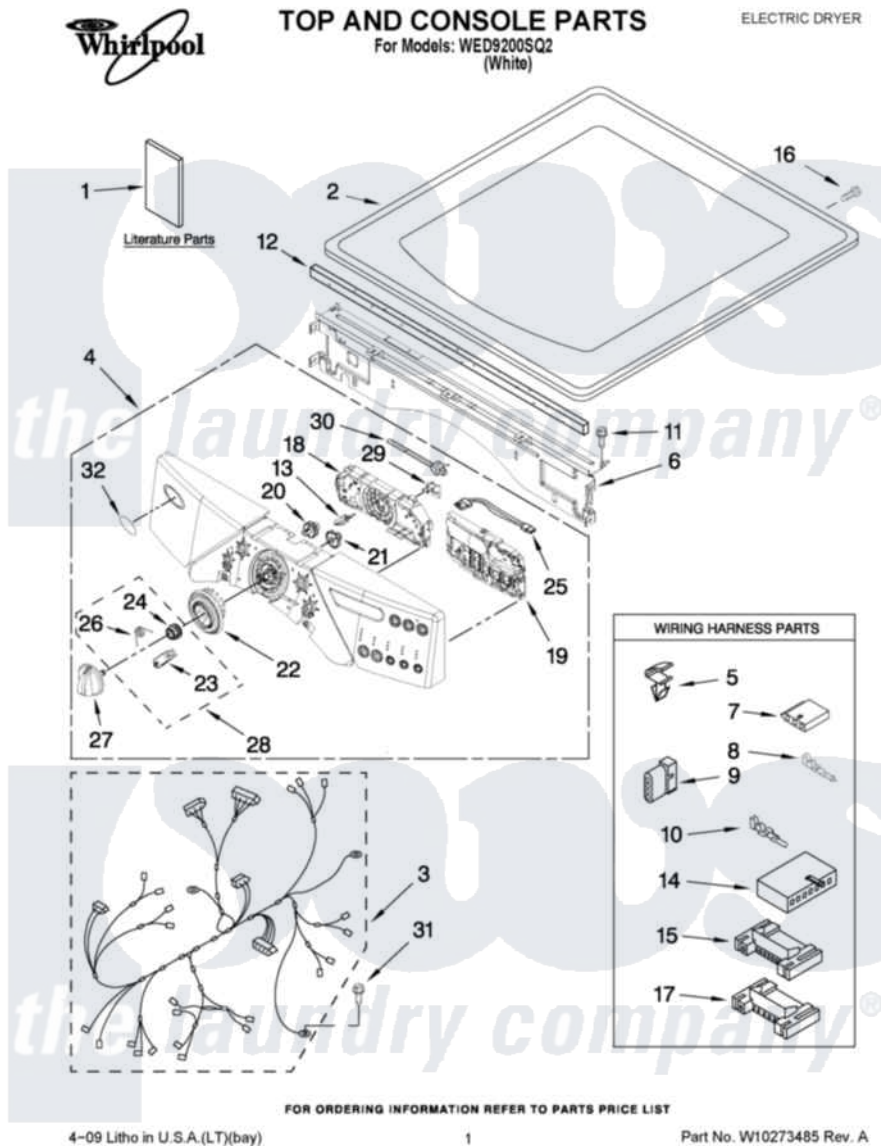

# Whirlpool WED9200SQ2 01 - TOP AND CONSOLE PARTS

Whirlpool Residential Whirlpool WED9200SQ2 Dryer Parts Parts Diagram 01 - TOP AND CONSOLE PARTS  
Click on the part number to view part

Item	Original Part Number	Replaced By	Status	Part Description
1	W10224575		Not Available	USE & CARE GUIDE
"	W10258368		Not Available	TECH SHEET
"	W10255468		Not Available	INSTALLATION, DIAGNOSTIC GUIDE
2	3980634	<a href="#">W10117263</a>		Top
3	<a href="#">W10111063</a>			Harness, Main
4	<a href="#">W10246726</a>			Panel, Console
5	<a href="#">3394427</a>			Clip-Harness
6	<a href="#">W10215656</a>			Bracket, Console
7	<a href="#">353424</a>			Plug, Terminal
8	<a href="#">94614</a>			Terminal
9	<a href="#">3936144</a>			Do-It-Yourself Repair Manuals
10	94613	<a href="#">596797</a>		Terminal
11	3390647	<a href="#">488729</a>		Screw
12	<a href="#">W10112267</a>			Foam-Seal Control Bracket
13	W10030070	<a href="#">W10012480</a>		Kit
14	<a href="#">3936150</a>			Connector, 7-Circuit

15	<a href="#">3395683</a>		Receptacle, Multi-Terminal
16	98139	<a href="#">303776</a>	Screw
17	<a href="#">2203186</a>		Connector, 5-Circuit
18	<a href="#">W10031410</a>		User Interface
19	W10246781	<a href="#">W10294580</a>	Kit
20	<a href="#">W10012430</a>		Encoder, Wheel Kit.
21	<a href="#">W10012440</a>		Retainer-Snap
22	<a href="#">W10012410</a>		Knob, Light Ring
23	W10012810	<a href="#">280230</a>	Encoder, Wheel Kit.
24	W10012450	<a href="#">280230</a>	Encoder, Wheel Kit.
25	<a href="#">W10242906</a>		Harness, Communication
26	W10012820	<a href="#">280230</a>	Encoder, Wheel Kit.
27	<a href="#">W10116701</a>		Knob, Control
28	<a href="#">280230</a>		Encoder, Wheel Kit.
29	<a href="#">W10112268</a>		Clip-Harness
30	<a href="#">3391018</a>		Tie Cable
31	<a href="#">693995</a>		Screw, Hex Head
32	W10117943	<a href="#">8303811</a>	Badge, Assembly