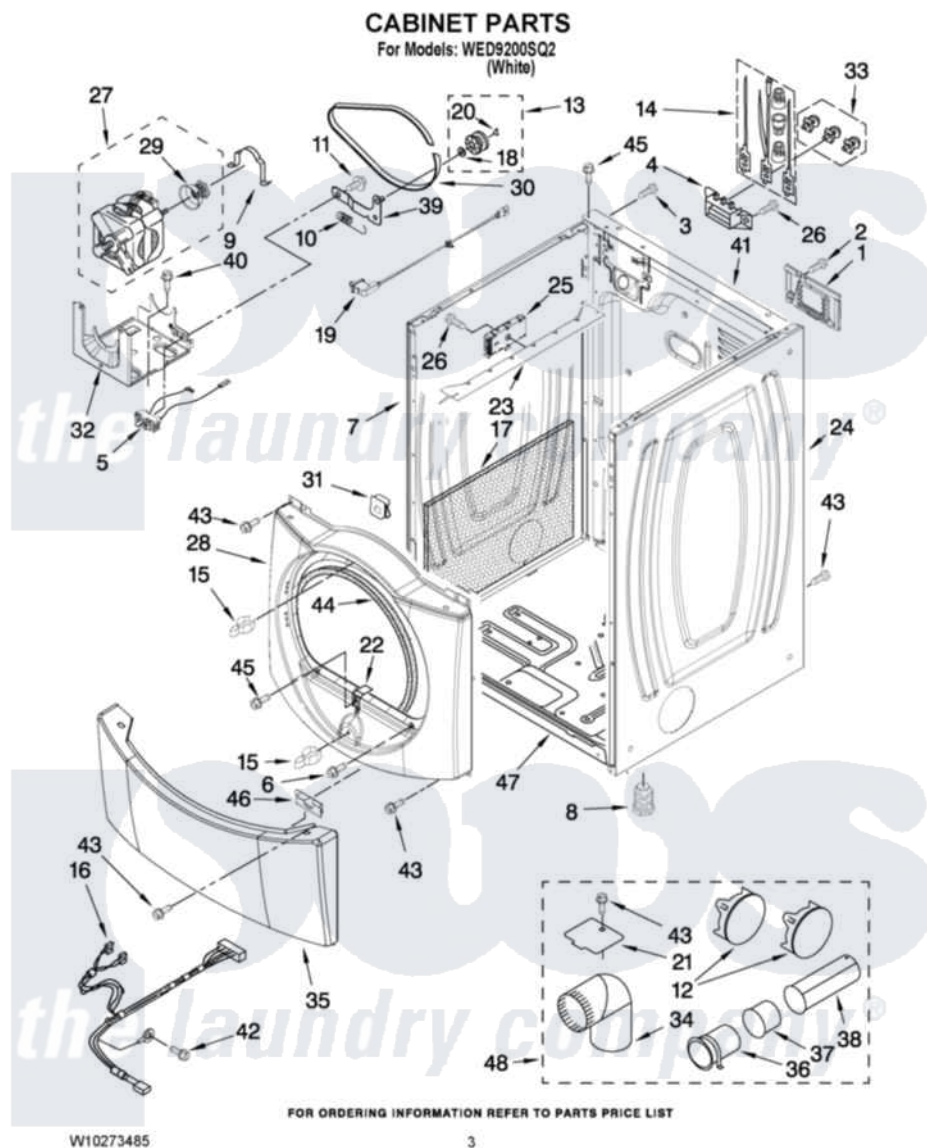

Whirlpool WED9200SQ2 02 - CABINET PARTS

Whirlpool Residential Whirlpool WED9200SQ2 Dryer Parts Parts Diagram 02 - CABINET PARTS
 Click on the part number to view part

Item	Original Part Number	Replaced By	Status	Part Description
1	8576583	W10119283		Cover, Terminal Block
2	3390814	90767		Screw, 8A X 3/8 HeX Washer Head Tapping
3	8533974	4331106		Screw, No.10-32 X 7/16
4	3397659			Block, Terminal
5	W10246525	W10314253		Switch, Assembly Broken Belt
6	3357011	308685		Side Trim)
7	W10192435			Panel, Side
8	3392100	49621		Feet-Leveling
"	279810			Foot-Optional
9	W10121316			Plug, Multivent
10	3387374			Spring, Idler
11	3389420			Retainer-Idler 1/4-20 X 1/16
12	697750	W10470674		Dryer Exhaust Kit
13	3388672	279640		Pulley-ldr
14	279318			Terminal Tinned And Brass Panel

15	696144	279570	Latch
16	W10242904		Harness, Digital Interface
17	W10123956		Dampening Panel
18	W10121334		Washer, Thrust
19	W10128087	W10318609	Switch, Assembly Door
20	690997		Washer, Thrust
21	8066115	3394331	Plate Cover
22	8529053		Ramp, Door Door Switch
23	8563727		Bracket, Control
24	W10192446		Panel, Side
25	W10174745		Board, Control
26	90767		Screw, 8A X 3/8 HeX Washer Head Tapping
27	8538263	279787	Motor-Drive
28	W10180423		Front Panel
29	8578220		Pulley, Motor
30	3387610	661570	Belt
31	62825		Clip-S Type Control Board
32	W10242878		Bracket, Motor Mounting
33	279393		Terminal Block Screw Kit
34	49026		4" - 90° Elbow
35	W10246269		Panel, Toe
36	8563747		Exhaust Pipe Medium Pipe
37	8563750		Exhaust Pipe
38	8563749		Exhaust Pipe
39	3388674	W10118756	Idler Bracket
40	343641	681414	Screw, 10AB X 1/2
41	W10244141		Panel, Rear
42	693995		Screw, Hex Head
43	3390647	488729	Screw
44	3387242		Seal, Front Panel
45	3393008	308685	Side Trim)
46	8519459		Clip, Toe Panel
47	W10273475		Base, Cabinet
48	279818	W10470674	Dryer Exhaust Kit