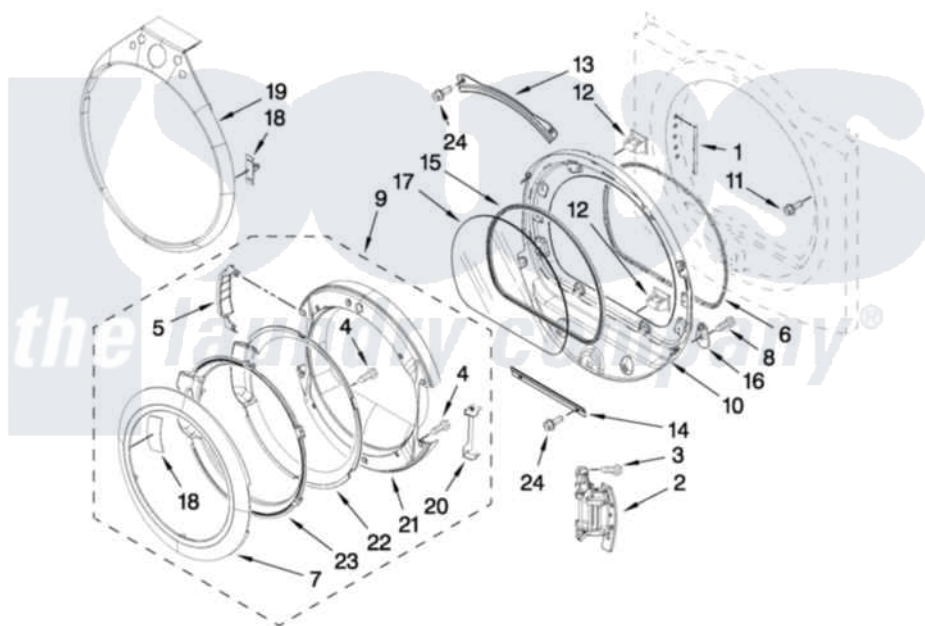

Whirlpool WED9200SQ2 04 - DOOR PARTS

DOOR PARTS

For Models: WED9200SQ2
(White)

W10273485

FOR ORDERING INFORMATION REFER TO PARTS PRICE LIST

7

Whirlpool [Residential Whirlpool WED9200SQ2 Dryer Parts](#) Parts Diagram 04 - DOOR PARTS

[Click on the part number to view part](#)

Item	Original Part Number	Replaced By	Status	Part Description
1	W10085210			Label-Hinge Hole Cover Front Panel
2	W10139920			Door Hinge Assembly
3	W10159996			Screw, 10-24 X 25/64
4	9742177			Screw, 8-18 X .625
5	W10180119			Cover-Hinge, Stationary Cover Hinge
"	W10181197			Cover Hinge
6	W10139457			Seal-Door Handle, Ring Door
7	8578154			Handle, Door Ring Assembly
8	3400224			Screw, 1/4-20 X 3/8
9	W10180111			Door Assembly
10	8578229			Door Assembly
11	355515			Screw, 8-18 X 11/16
12	690081	279570		Latch
13	8519356			Retainer-Window
14	8519354			Retainer-Window

15	8579662	Gasket, Window
16	W10048910	Screw-Plug
17	8566254	Glass-Window
18	W10129065	Trim-Clip Metal
19	W10180493	Tear-Drop Trim And Clip Assembly
20	W10180120	Shield, Door
21	W10180118	Door, Intermediate
22	W10180117	Door Mask
23	8578155	Door Screen
24	3393258	3373329D Screw