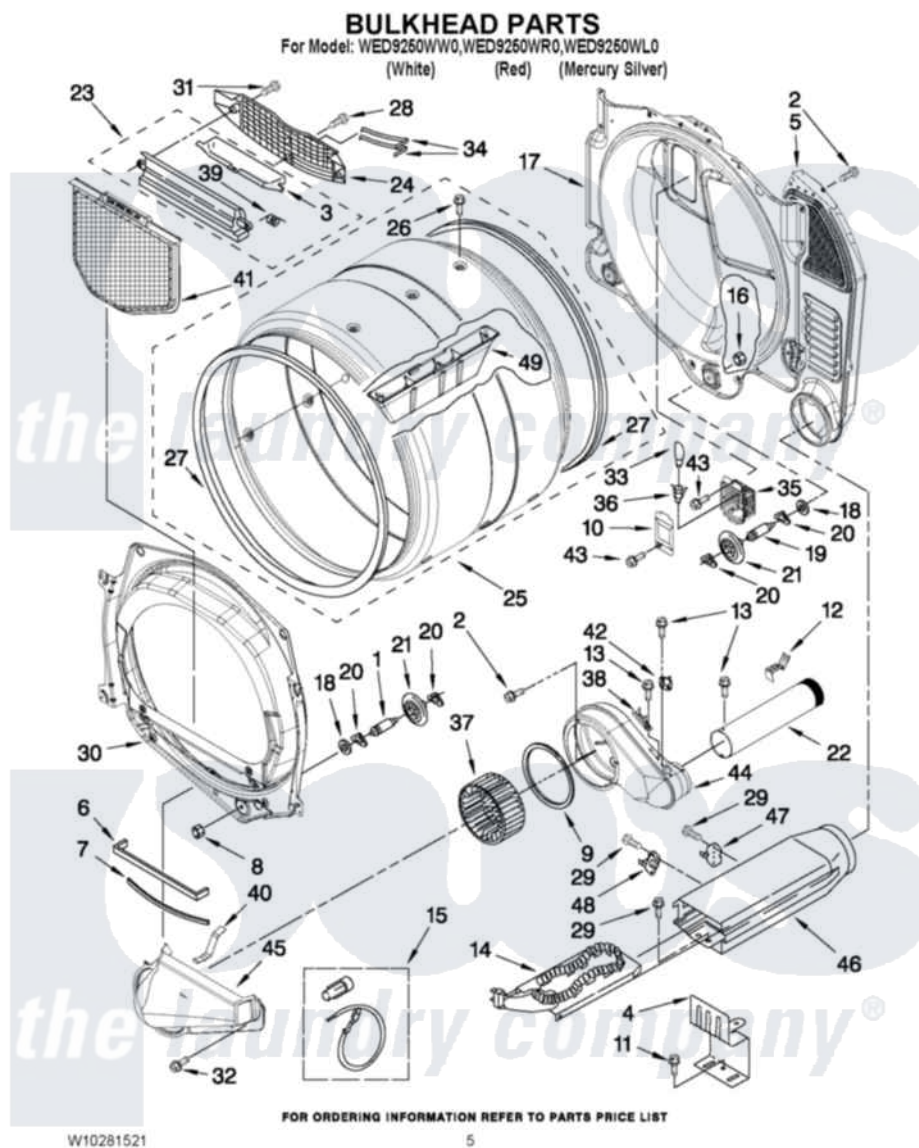

Whirlpool WED9250WL0 03 - BULKHEAD PARTS

Whirlpool [Residential Whirlpool WED9250WL0 Dryer Parts](#) Parts Diagram 03 - BULKHEAD PARTS
 Click on the part number to view part

Item	Original Part Number	Replaced By	Status	Part Description
1	8575324	W10359271		Shaft, Drum Roller Threads
2	3390647	488729		Screw
3	W10153413			Door, Lint Screen
4	8066099			Bracket, Heater Box
5	697354	3387911		Duct-Air
6	697813			Seal, Outlet Housing
7	697814	697813		Seal, Outlet Housing
8	3934666	W10080210		Nut, 3/8 X 16
9	697770			Seal, Cover Plate Blower Housing
10	3402841	8532165		Lens, Drum Light
11	693995			Screw, Hex Head
12	8572105			Retainer, Toe Panel
13	8533971	90767		Screw, 8A X 3/8 HeX Washer Head Tapping
14	3387747			Element, Heater
15	279457			Wire Kit, Terminal

16	W10001120	W10080190	Nut, 3/8-16
17	W10080170		Bulkhead, Rear
18	3387459	W10080960	Washer, Support
19	8575325	W10359272	Shaft, Roller Drum Threads
20	690997		Washer, Thrust
21	8536973	W10314173	Support
22	8563728		Exhaust Pipe
23	W10153423		Outlet Grille, Housing Assembly
24	W10153412		Grille, Outlet
25	W10153420		Complete Drum Assembly
26	W10219342		Screw, Baffle Mounting
27	W10166807	280114	Seal
28	695240	488729	Screw
29	90767		Screw, 8A X 3/8 HeX Washer Head Tapping
30	8565061		Bulkhead, Front
31	3387230		Screw, 10-16 X 13/16
32	489463		Screw, 8-18 X 1/16
33	3406124	22002263	Lamp
34	3387223		Electrode, Sensor
35	8578825		Bracket, Drum Light
36	W10214261		Socket, Drum Light Assembly
37	697772		Wheel, Blower
38	3392519		Thermal Limiter
39	3394986		Spring, Lint Screen Door
40	8066208		Clip-Exhaust
41	W10049370	W10120998	Screen
42	8577274		Thermostat 295F
43	487909	488729	Screw
44	8544362	W10119255	Housing, Blower
45	8066168	W10128606	Duct-Lint
46	3392537		Box, Heater
47	8318314	279973	Kit, Thermal Cut-Off
48	3391914		Thermostat 295 F
49	W10153409		Baffle, Drum