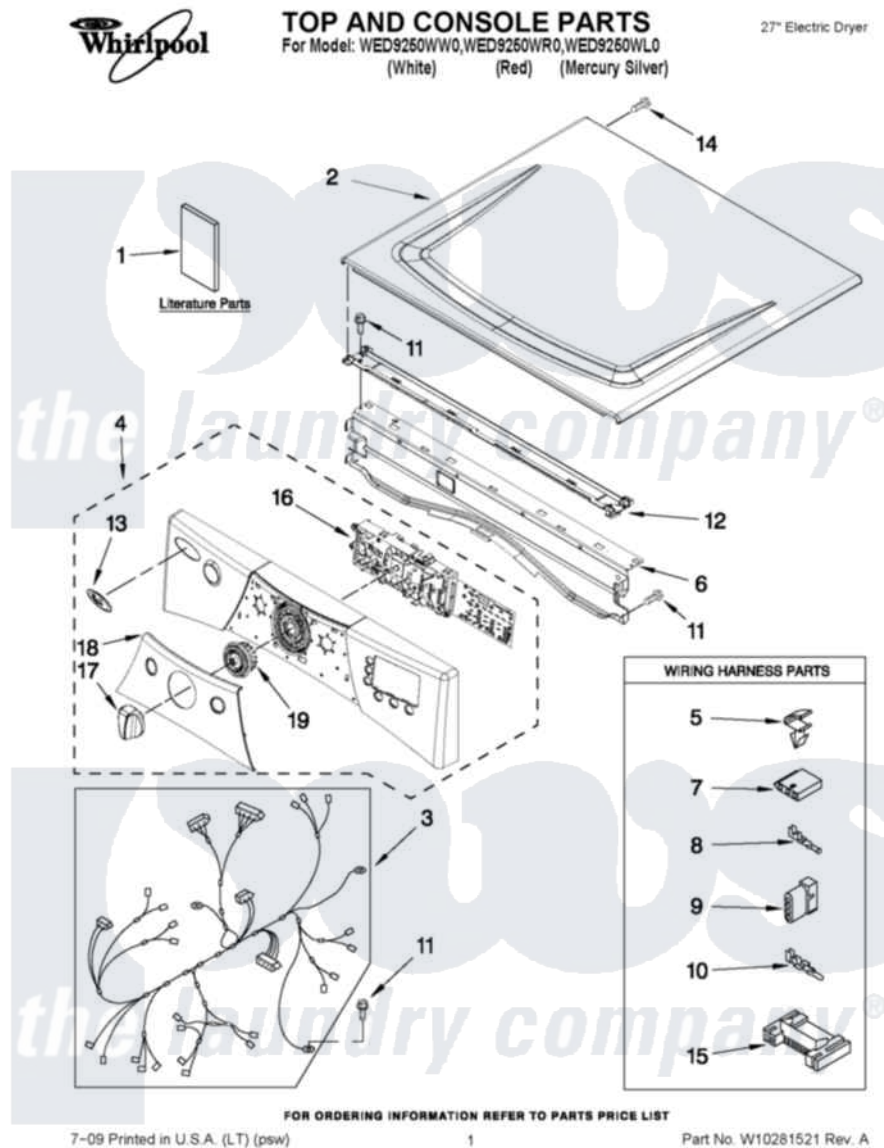

# Whirlpool WED9250WR0 01 - TOP AND CONSOLE PARTS

Whirlpool Residential Whirlpool WED9250WR0 Dryer Parts Parts Diagram 01 - TOP AND CONSOLE PARTS  
Click on the part number to view part

Item	Original Part Number	Replaced By	Status	Part Description
1	W10240872		Not Available	USE & CARE GUIDE
"	W10238791		Not Available	TECH SHEET
"	W10240579		Not Available	INSTALLATION, INSTRUCTION
2	8563730	<a href="#">W10336080</a>		Top
"	W10251212	<a href="#">W10336090</a>		Top
"	<a href="#">W10251213</a>			Top
3	<a href="#">W10251442</a>			Harness, Main
4	<a href="#">W10215749</a>			Panel, Console
"	<a href="#">W10247248</a>			Panel, Console
"	<a href="#">W10251188</a>			Panel, Console
5	<a href="#">3394427</a>			Clip-Harness
6	<a href="#">8565237</a>			Bracket, Console
7	<a href="#">353424</a>			Plug, Terminal
8	<a href="#">94614</a>			Terminal
9	<a href="#">3936144</a>			Do-It-Yourself Repair Manuals
10	94613	<a href="#">596797</a>		Terminal

11	3390647	<a href="#">488729</a>	Screw
12	<a href="#">W10266747</a>		Channel-Water, Dryer
13	W10117943	<a href="#">8303811</a>	Badge, Assembly
14	<a href="#">3400238</a>		Screw, 2-28 X 1/2
15	<a href="#">3395683</a>		Receptacle, Multi-Terminal
16	<a href="#">W10247235</a>		Assembly, User Interface
17	<a href="#">W10215781</a>		Knob Assembly
"	<a href="#">W10247262</a>		Knob Assembly
18	W10215770	<a href="#">W10253116</a>	Cover, Center
"	<a href="#">W10247250</a>		Cover, Center
"	<a href="#">W10247243</a>		Cover, Center
19	<a href="#">W10237301</a>		Cycle, Light Guide