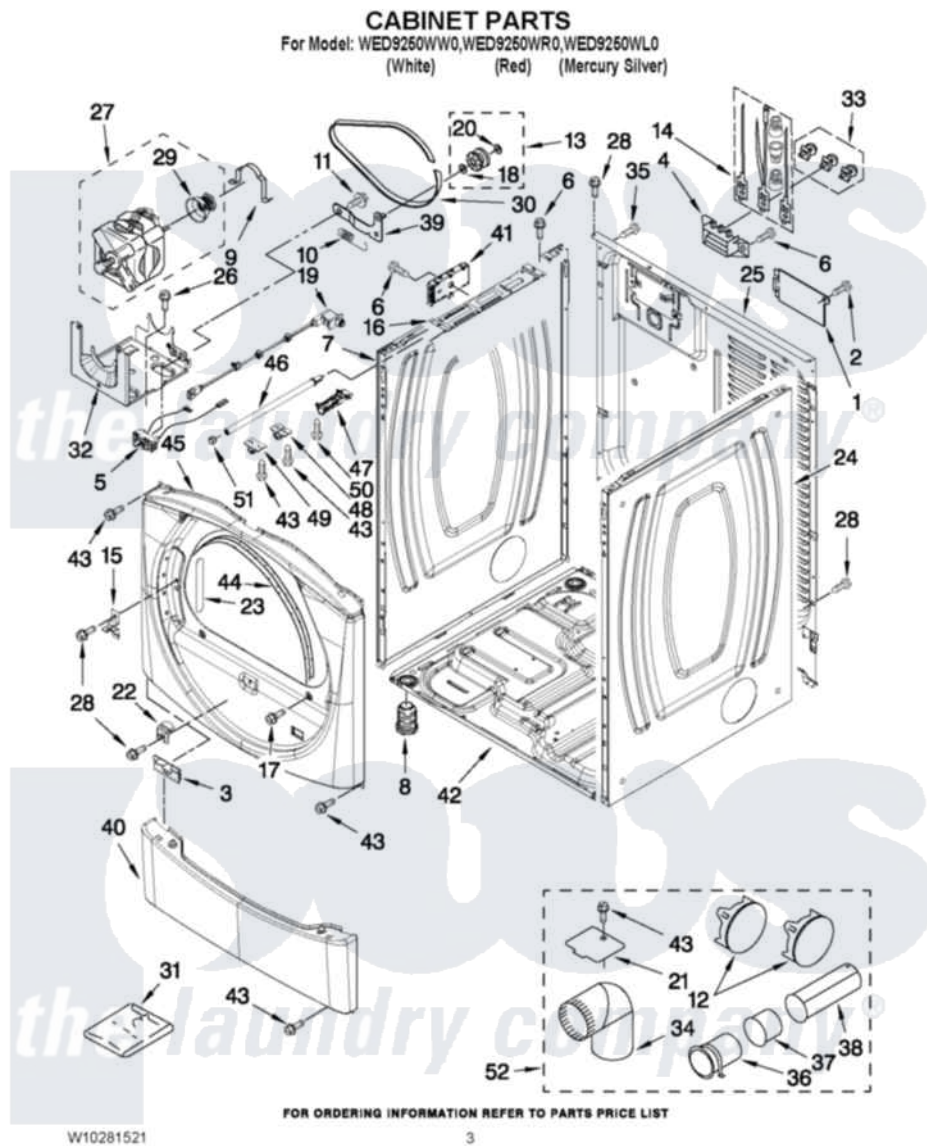

Whirlpool WED9250WR0 02 - CABINET PARTS

Whirlpool Residential Whirlpool WED9250WR0 Dryer Parts Parts Diagram 02 - CABINET PARTS
Click on the part number to view part

Item	Original Part Number	Replaced By	Status	Part Description
1	8576583	W10119283		Cover, Terminal Block
2	3390814	90767		Screw, 8A X 3/8 HeX Washer Head Tapping
3	8519459			Clip, Toe Panel
4	3397659			Block, Terminal
5	W10246525	W10314253		Switch, Assembly Broken Belt
6	90767			Screw, 8A X 3/8 HeX Washer Head Tapping
7	8565054			Panel, Side
"	W10251216			Panel, Side
"	W10251218			Panel, Side
8	3392100	49621		Feet-Leveling
NI	279810			Foot-Optional
9	660658			Clamp, Motor Mounting 343481 685441
10	3387374			Spring, Idler
11	3389420			Retainer-Idler 1/4-20 X 1/16