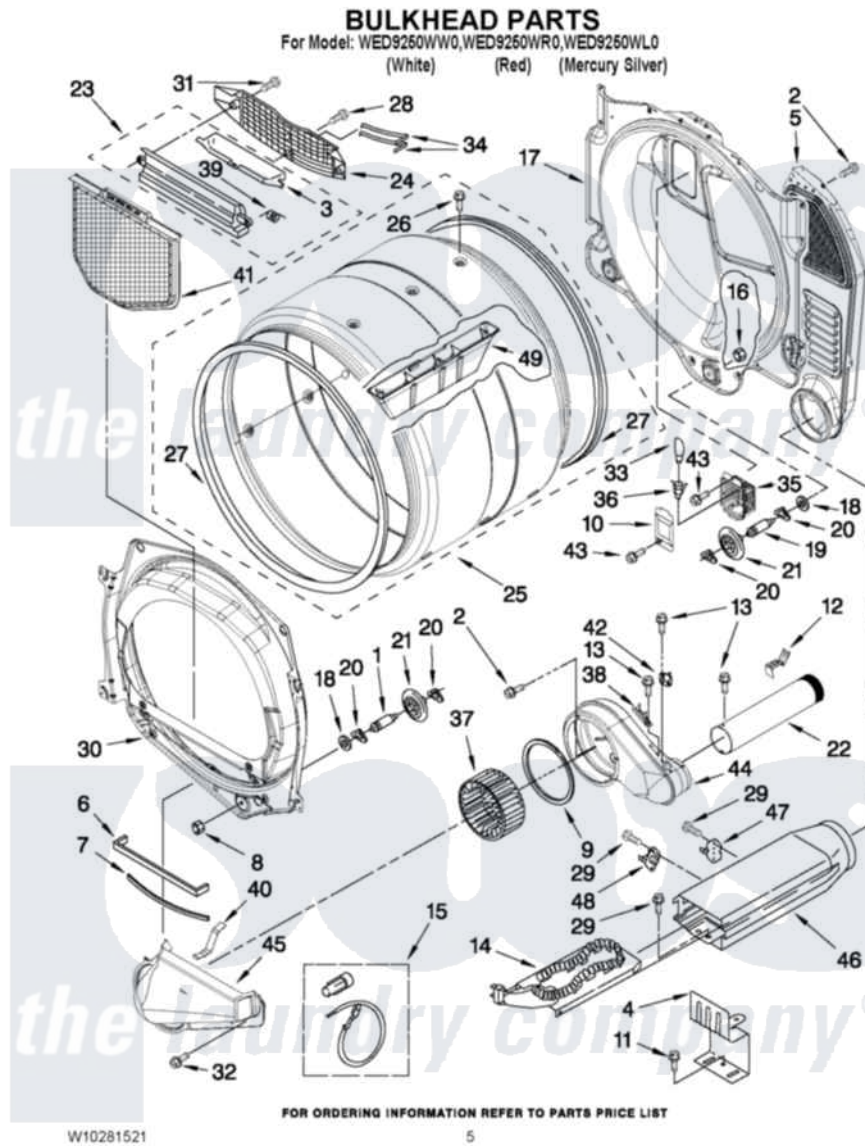

# Whirlpool WED9250WR0 03 - BULKHEAD PARTS

Whirlpool Residential Whirlpool WED9250WR0 Dryer Parts Parts Diagram 03 - BULKHEAD PARTS  
Click on the part number to view part

Item	Original Part Number	Replaced By	Status	Part Description
1	8575324	<a href="#">W10359271</a>		Shaft, Drum Roller Threads
2	3390647	<a href="#">488729</a>		Screw
3	<a href="#">W10153413</a>			Door, Lint Screen
4	<a href="#">8066099</a>			Bracket, Heater Box
5	697354	<a href="#">3387911</a>		Duct-Air
6	<a href="#">697813</a>			Seal, Outlet Housing
7	697814	<a href="#">697813</a>		Seal, Outlet Housing
8	3934666	<a href="#">W10080210</a>		Nut, 3/8 X 16
9	<a href="#">697770</a>			Seal, Cover Plate Blower Housing
10	3402841	<a href="#">8532165</a>		Lens, Drum Light
11	<a href="#">693995</a>			Screw, Hex Head
12	<a href="#">8572105</a>			Retainer, Toe Panel
13	8533971	<a href="#">90767</a>		Screw, 8A X 3/8 HeX Washer Head Tapping
14	<a href="#">3387747</a>			Element, Heater
15	<a href="#">279457</a>			Wire Kit, Terminal