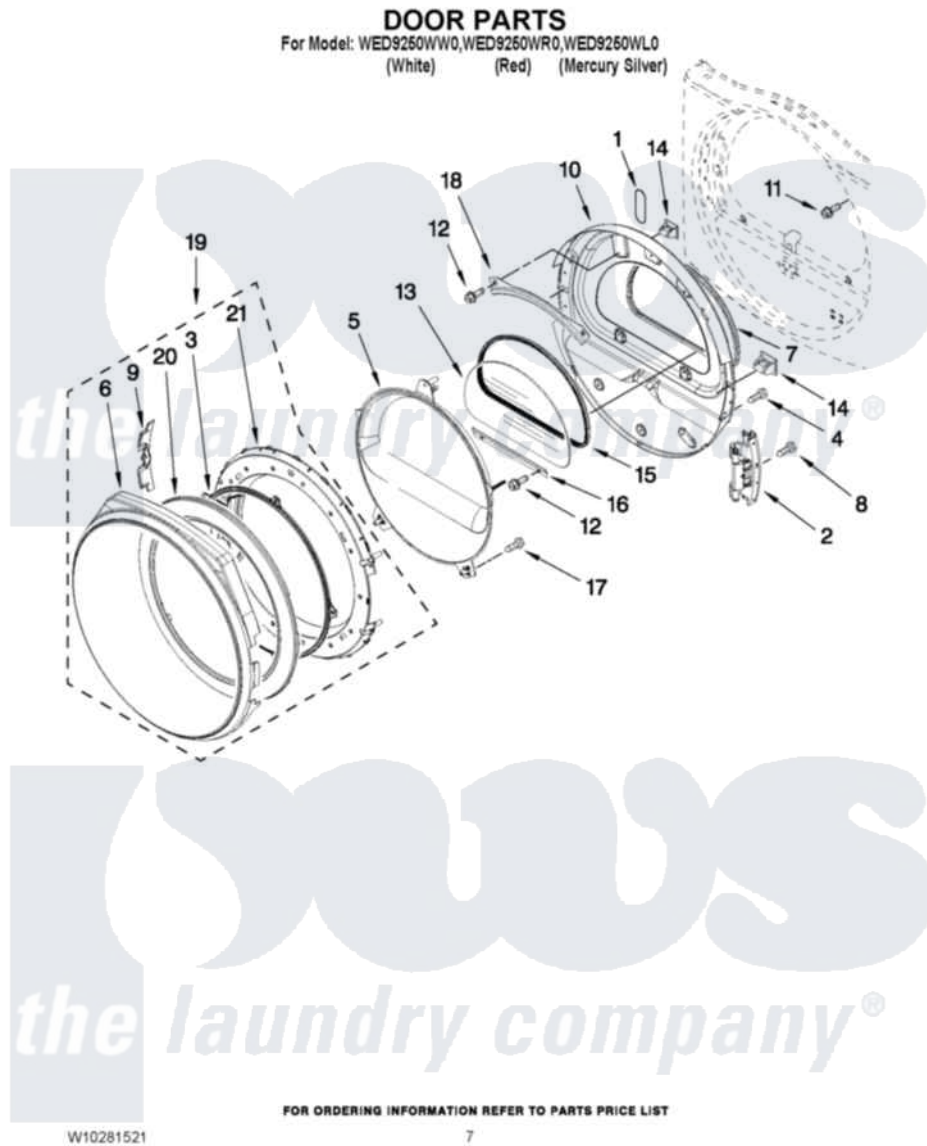

# Whirlpool WED9250WR0 04 - DOOR PARTS

Whirlpool [Residential Whirlpool WED9250WR0 Dryer Parts](#) Parts Diagram 04 - DOOR PARTS  
Click on the part number to view part

Item	Original Part Number	Replaced By	Status	Part Description
1	<a href="#">W10256915</a>			Label, Hinge Hole Cover
2	<a href="#">8578887</a>			Door Hinge Assembly
3	N/P		Not Available	SCREEN, DOOR (NOT SERVICEABLE SPERATELY, ORDER ITEM. 19 )
4	<a href="#">8534044</a>			Screw, 8-18 X 1/2
5	<a href="#">W10215764</a>			Door, Intermediate Stationary
6	<a href="#">W10215757</a>			Trim, Door Ring Outer
"	<a href="#">W10215824</a>			Door Trim Outer Ring
"	<a href="#">W10215823</a>			Door Trim Outer Ring
7	<a href="#">W10163915</a>			Door Seal
8	<a href="#">W10159996</a>			Screw, 10-24 X 25/64
9	<a href="#">W10215766</a>			Door Trim, Hinge Cover
"	<a href="#">W10215826</a>			Door Trim, Hinge Cover
"	<a href="#">W10215825</a>			Door Trim, Hinge Cover
10	W10259900	<a href="#">W10164062</a>		Door Assembly
11	<a href="#">355515</a>			Screw, 8-18 X 11/16

12	3393258	<a href="#">3373329D</a>	Screw
13	8565117	<a href="#">W10286878</a>	Window
14	690081	<a href="#">279570</a>	Latch
15	<a href="#">8579663</a>		Seal, Window
16	<a href="#">8519354</a>		Retainer-Window
17	<a href="#">8534022</a>		Screw, 8-18 X 1/16
18	<a href="#">8519356</a>		Retainer-Window
19	<a href="#">W10215756</a>		Door Assembly Outer
"	<a href="#">W10215831</a>		Door Assembly Outer
"	<a href="#">W10215830</a>		Door Assembly Outer
20	N/P	Not Available	TRIM-DOOR INNER RING (NOT SERVICEABLE SEPARATELY, ORDER ITEM. 19)
21	W10215762	<a href="#">W10431338</a>	Door