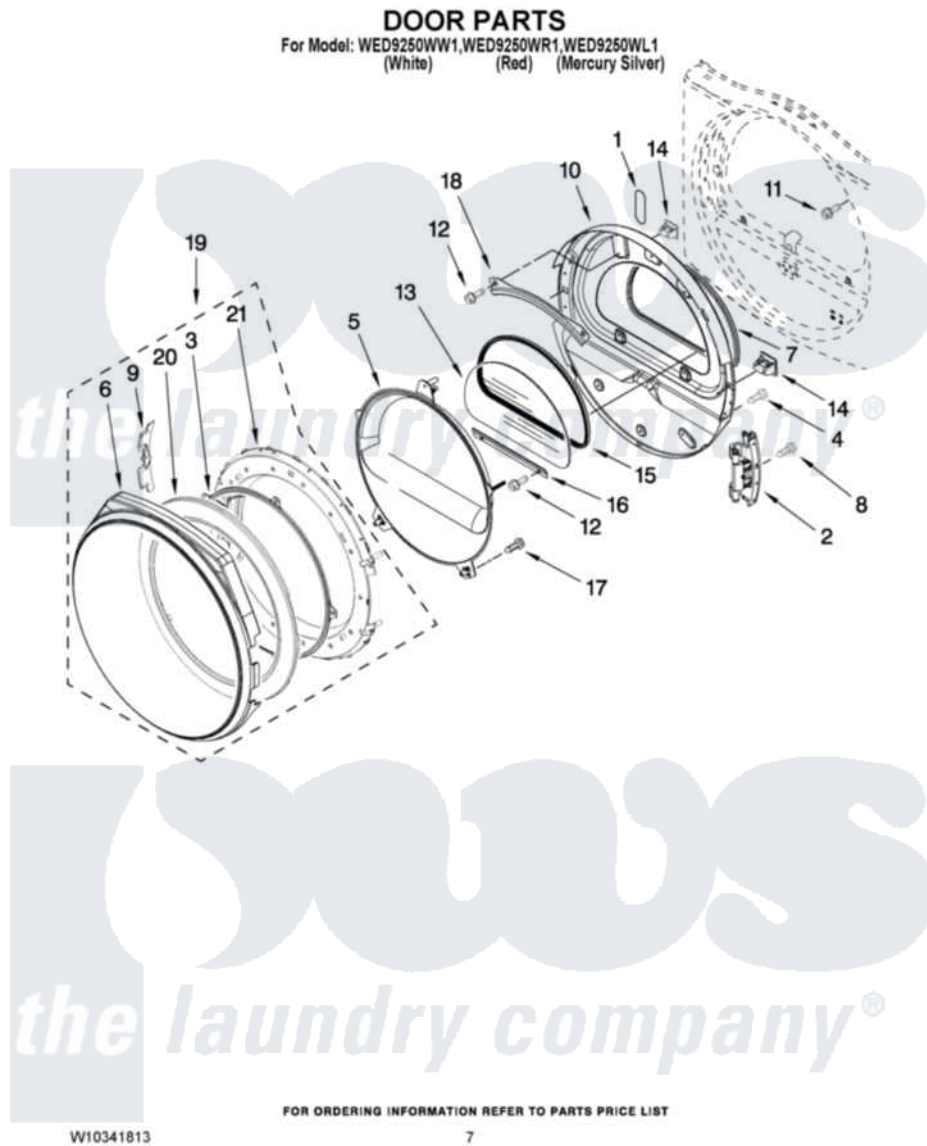

# Whirlpool WED9250WR1 04 - DOOR PARTS

Whirlpool [Residential Whirlpool WED9250WR1 Dryer Parts](#) Parts Diagram 04 - DOOR PARTS  
Click on the part number to view part

Item	Original Part Number	Replaced By	Status	Part Description
1	<a href="#">W10256915</a>			Label, Hinge Hole Cover
2	<a href="#">8578887</a>			Door Hinge Assembly
3	N/P		Not Available	SCREEN, DOOR (NOT SERVICEABLE SPERATELY, ORDER ITEM. 19 )
4	<a href="#">8534044</a>			Screw, 8-18 X 1/2
5	<a href="#">W10215764</a>			Door, Intermediate Stationary
6	<a href="#">W10215757</a>			Trim, Door Ring Outer
"	<a href="#">W10215824</a>			Door Trim Outer Ring
"	<a href="#">W10215823</a>			Door Trim Outer Ring
7	<a href="#">W10163915</a>			Door Seal
8	<a href="#">W10159996</a>			Screw, 10-24 X 25/64
9	<a href="#">W10215766</a>			Door Trim, Hinge Cover
"	<a href="#">W10215826</a>			Door Trim, Hinge Cover
"	<a href="#">W10215825</a>			Door Trim, Hinge Cover
10	W10198441	<a href="#">W10363674</a>		Door Assembly
11	<a href="#">355515</a>			Screw, 8-18 X 11/16

12	3393258	<a href="#">3373329D</a>	Screw
13	<a href="#">W10286878</a>		Window
14	690081	<a href="#">279570</a>	Latch
15	<a href="#">8579663</a>		Seal, Window
16	<a href="#">8519354</a>		Retainer-Window
17	<a href="#">8534022</a>		Screw, 8-18 X 1/16
18	<a href="#">8519356</a>		Retainer-Window
19	<a href="#">W10215756</a>		Door Assembly Outer
"	<a href="#">W10215831</a>		Door Assembly Outer
"	<a href="#">W10215830</a>		Door Assembly Outer
20	N/P	Not Available	TRIM-DOOR INNER RING (NOT SERVICEABLE SEPERATELY, ORDER ITEM. 19 )
21	W10215762	<a href="#">W10431338</a>	Door