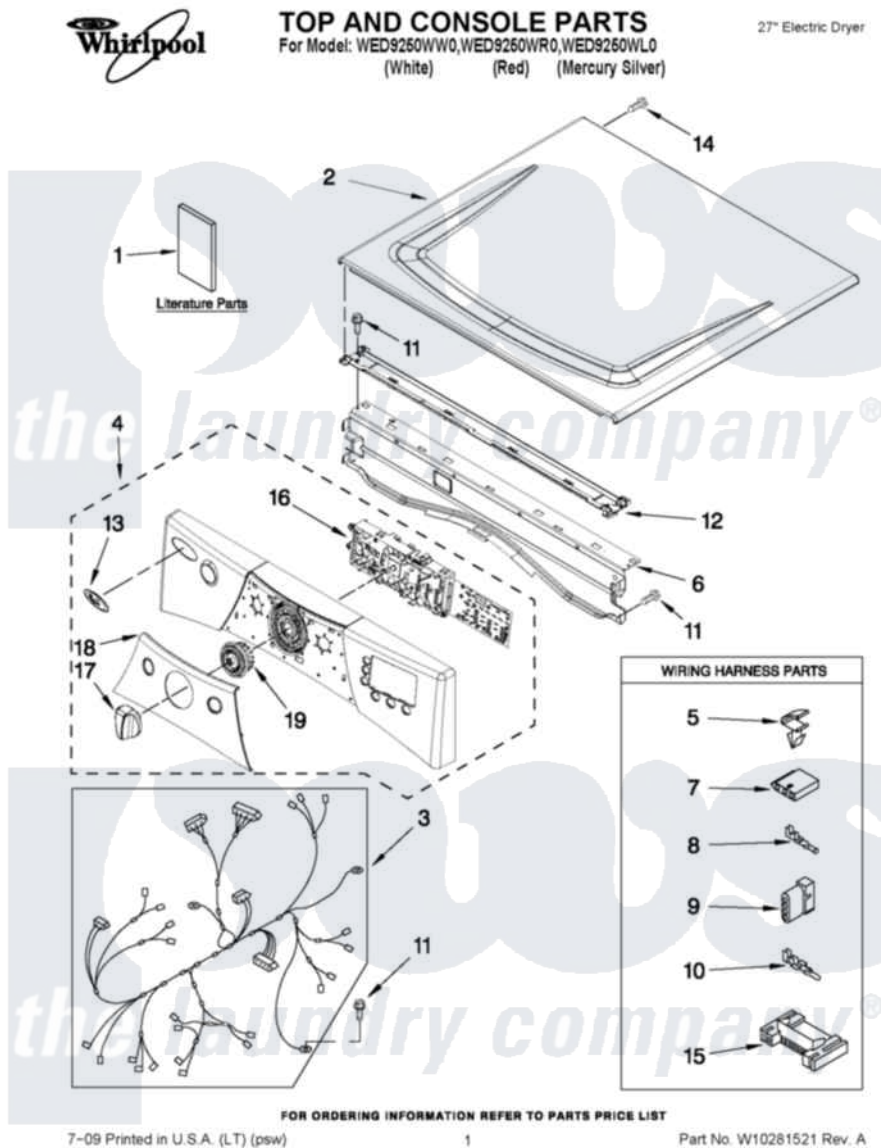

Whirlpool WED9250WW0 01 - TOP AND CONSOLE PARTS

Whirlpool Residential Whirlpool WED9250WW0 Dryer Parts Parts Diagram 01 - TOP AND CONSOLE PARTS
Click on the part number to view part

Item	Original Part Number	Replaced By	Status	Part Description
1	W10240872		Not Available	USE & CARE GUIDE
"	W10238791		Not Available	TECH SHEET
"	W10240579		Not Available	INSTALLATION, INSTRUCTION
2	8563730	W10336080		Top
"	W10251212	W10336090		Top
"	W10251213			Top
3	W10251442			Harness, Main
4	W10215749			Panel, Console
"	W10247248			Panel, Console
"	W10251188			Panel, Console
5	3394427			Clip-Harness
6	8565237			Bracket, Console
7	353424			Plug, Terminal
8	94614			Terminal
9	3936144			Do-It-Yourself Repair Manuals
10	94613	596797		Terminal

11	3390647	488729	Screw
12	W10266747		Channel-Water, Dryer
13	W10117943	8303811	Badge, Assembly
14	3400238		Screw, 2-28 X 1/2
15	3395683		Receptacle, Multi-Terminal
16	W10247235		Assembly, User Interface
17	W10215781		Knob Assembly
"	W10247262		Knob Assembly
18	W10215770	W10253116	Cover, Center
"	W10247250		Cover, Center
"	W10247243		Cover, Center
19	W10237301		Cycle, Light Guide