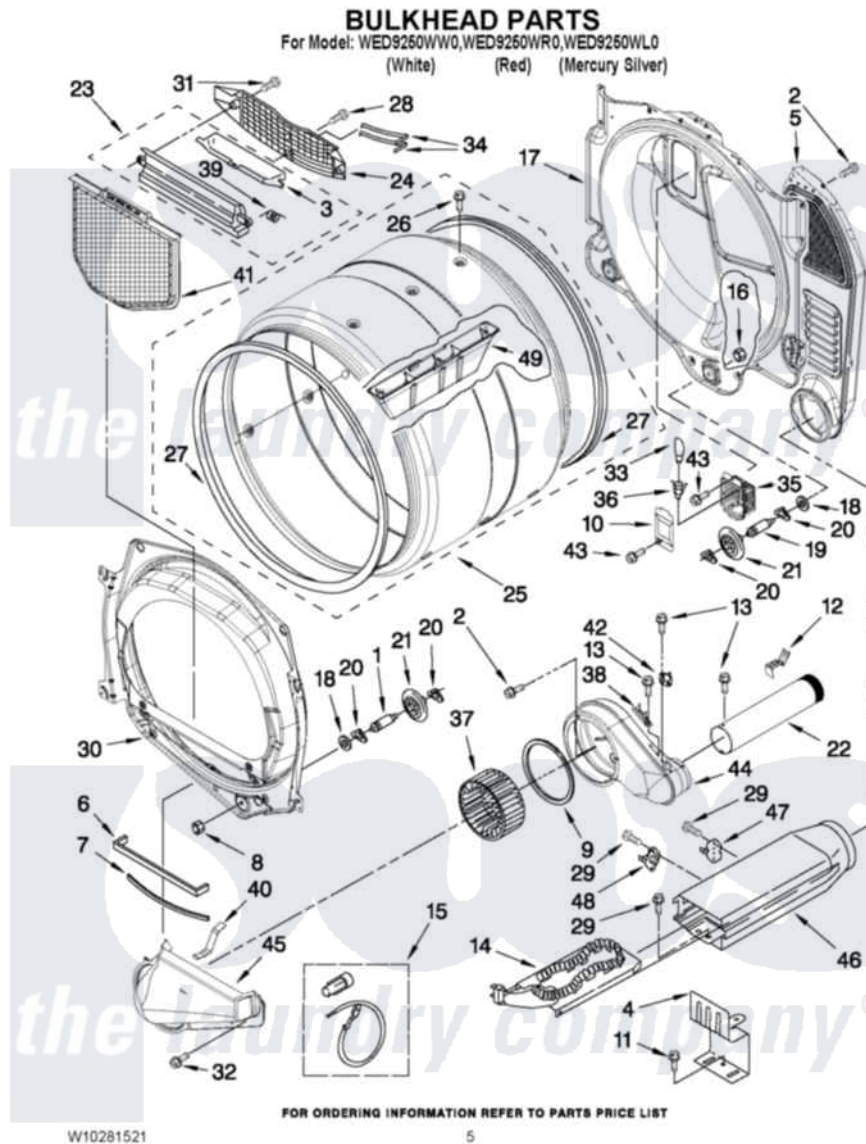

Whirlpool WED9250WW0 03 - BULKHEAD PARTS

Whirlpool Residential Whirlpool WED9250WW0 Dryer Parts Parts Diagram 03 - BULKHEAD PARTS
Click on the part number to view part

Item	Original Part Number	Replaced By	Status	Part Description
1	8575324	W10359271		Shaft, Drum Roller Threads
2	3390647	488729		Screw
3	W10153413			Door, Lint Screen
4	8066099			Bracket, Heater Box
5	697354	3387911		Duct-Air
6	697813			Seal, Outlet Housing
7	697814	697813		Seal, Outlet Housing
8	3934666	W10080210		Nut, 3/8 X 16
9	697770			Seal, Cover Plate Blower Housing
10	3402841	8532165		Lens, Drum Light
11	693995			Screw, Hex Head
12	8572105			Retainer, Toe Panel
13	8533971	90767		Screw, 8A X 3/8 HeX Washer Head Tapping
14	3387747			Element, Heater
15	279457			Wire Kit, Terminal

16	W10001120	W10080190	Nut, 3/8-16
17	W10080170		Bulkhead, Rear
18	3387459	W10080960	Washer, Support
19	8575325	W10359272	Shaft, Roller Drum Threads
20	690997		Washer, Thrust
21	8536973	W10314173	Support
22	8563728		Exhaust Pipe
23	W10153423		Outlet Grille, Housing Assembly
24	W10153412		Grille, Outlet
25	W10153420		Complete Drum Assembly
26	W10219342		Screw, Baffle Mounting
27	W10166807	280114	Seal
28	695240	488729	Screw
29	90767		Screw, 8A X 3/8 HeX Washer Head Tapping
30	8565061		Bulkhead, Front
31	3387230		Screw, 10-16 X 13/16
32	489463		Screw, 8-18 X 1/16
33	3406124	22002263	Lamp
34	3387223		Electrode, Sensor
35	8578825		Bracket, Drum Light
36	W10214261		Socket, Drum Light Assembly
37	697772		Wheel, Blower
38	3392519		Thermal Limiter
39	3394986		Spring, Lint Screen Door
40	8066208		Clip-Exhaust
41	W10049370	W10120998	Screen
42	8577274		Thermostat 295F
43	487909	488729	Screw
44	8544362	W10119255	Housing, Blower
45	8066168	W10128606	Duct-Lint
46	3392537		Box, Heater
47	8318314	279973	Kit, Thermal Cut-Off
48	3391914		Thermostat 295 F
49	W10153409		Baffle, Drum