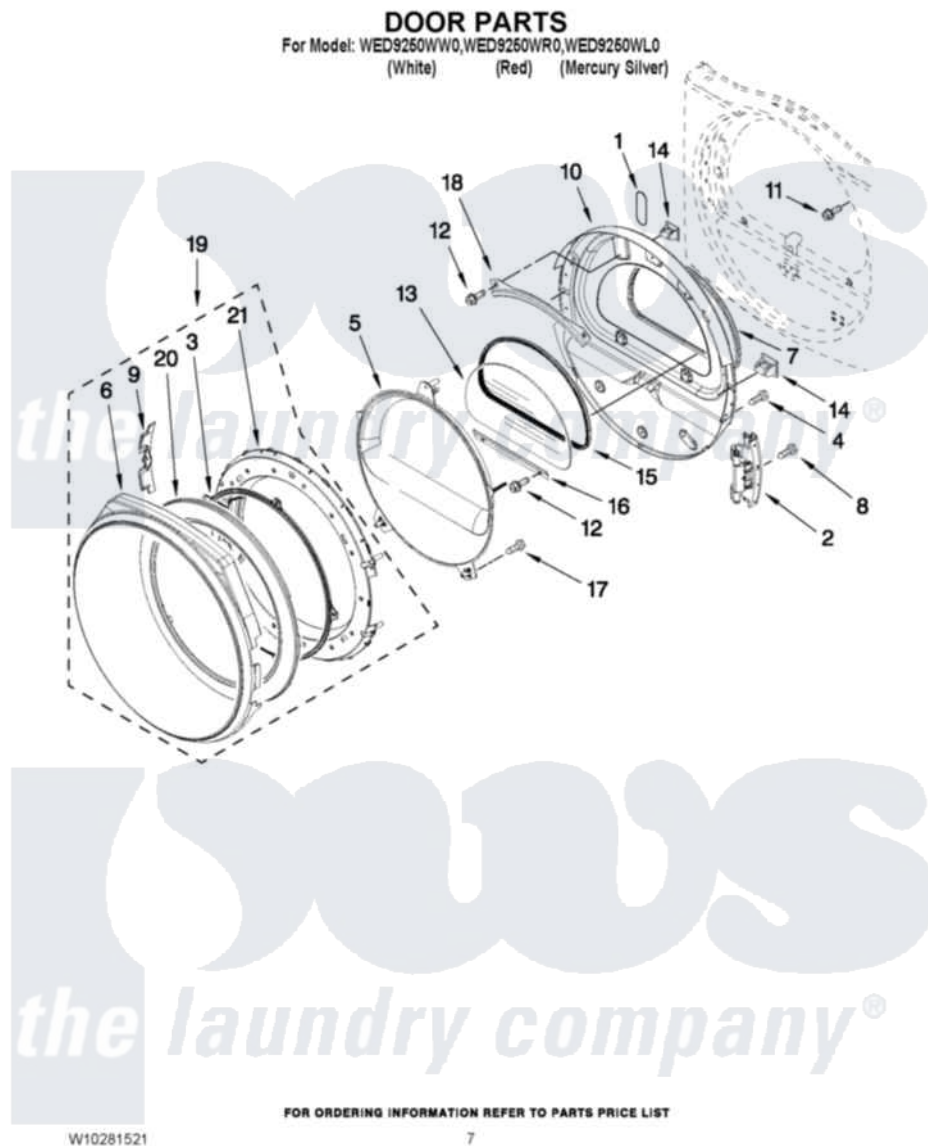

# Whirlpool WED9250WW0 04 - DOOR PARTS

Whirlpool [Residential Whirlpool WED9250WW0 Dryer Parts](#) Parts Diagram 04 - DOOR PARTS  
Click on the part number to view part

Item	Original Part Number	Replaced By	Status	Part Description
1	<a href="#">W10256915</a>			Label, Hinge Hole Cover
2	<a href="#">8578887</a>			Door Hinge Assembly
3	N/P		Not Available	SCREEN, DOOR (NOT SERVICEABLE SPERATELY, ORDER ITEM. 19 )
4	<a href="#">8534044</a>			Screw, 8-18 X 1/2
5	<a href="#">W10215764</a>			Door, Intermediate Stationary
6	<a href="#">W10215757</a>			Trim, Door Ring Outer
"	<a href="#">W10215824</a>			Door Trim Outer Ring
"	<a href="#">W10215823</a>			Door Trim Outer Ring
7	<a href="#">W10163915</a>			Door Seal
8	<a href="#">W10159996</a>			Screw, 10-24 X 25/64
9	<a href="#">W10215766</a>			Door Trim, Hinge Cover
"	<a href="#">W10215826</a>			Door Trim, Hinge Cover
"	<a href="#">W10215825</a>			Door Trim, Hinge Cover
10	W10259900	<a href="#">W10164062</a>		Door Assembly
11	<a href="#">355515</a>			Screw, 8-18 X 11/16

12	3393258	<a href="#">3373329D</a>	Screw
13	8565117	<a href="#">W10286878</a>	Window
14	690081	<a href="#">279570</a>	Latch
15	<a href="#">8579663</a>		Seal, Window
16	<a href="#">8519354</a>		Retainer-Window
17	<a href="#">8534022</a>		Screw, 8-18 X 1/16
18	<a href="#">8519356</a>		Retainer-Window
19	<a href="#">W10215756</a>		Door Assembly Outer
"	<a href="#">W10215831</a>		Door Assembly Outer
"	<a href="#">W10215830</a>		Door Assembly Outer
20	N/P	Not Available	TRIM-DOOR INNER RING (NOT SERVICEABLE SEPARATELY, ORDER ITEM. 19)
21	W10215762	<a href="#">W10431338</a>	Door