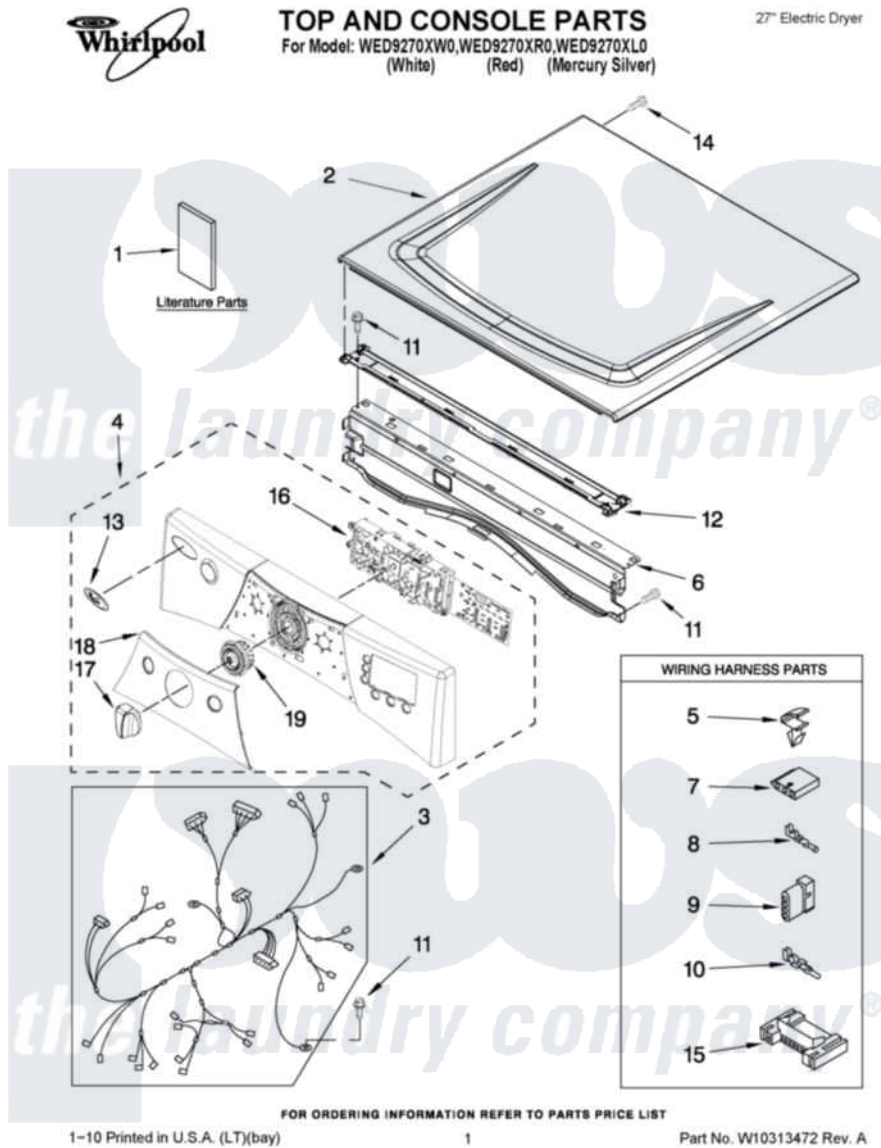

# Whirlpool WED9270XL0 01 - TOP AND CONSOLE PARTS

Whirlpool Residential Whirlpool WED9270XL0 Dryer Parts Parts Diagram 01 - TOP AND CONSOLE PARTS  
 Click on the part number to view part

Item	Original Part Number	Replaced By	Status	Part Description
1	W10293937		Not Available	USE & CARE GUIDE
"	W10294023		Not Available	TECH SHEET
"	W10240579		Not Available	INSTALLATION,INSTRUCTION
2	8563730	<a href="#">W10336080</a>		Top
"	W10251212	<a href="#">W10336090</a>		Top
"	<a href="#">W10251213</a>			Top
3	<a href="#">W10278759</a>			Harness, Main
4	<a href="#">W10215462</a>			Panel, Console
"	<a href="#">W10215463</a>			Panel, Console
"	<a href="#">W10215464</a>			Panel, Console
5	<a href="#">3394427</a>			Clip-Harness
6	<a href="#">8565237</a>			Bracket, Console
7	<a href="#">353424</a>			Plug, Terminal
8	<a href="#">94614</a>			Terminal
9	<a href="#">3936144</a>			Do-It-Yourself Repair Manuals
10	94613	<a href="#">596797</a>		Terminal

11	3390647	<a href="#">488729</a>	Screw
12	<a href="#">W10266747</a>		Channel-Water, Dryer
13	W10117943	<a href="#">8303811</a>	Badge, Assembly
14	<a href="#">3400238</a>		Screw, 2-28 X 1/2
15	<a href="#">3395683</a>		Receptacle, Multi-Terminal
16	W10215460	<a href="#">W10418068</a>	Control-Elec
17	<a href="#">W10215781</a>		Knob Assembly
"	<a href="#">W10247262</a>		Knob Assembly
18	<a href="#">W10215470</a>		Cover, Center
"	<a href="#">W10215469</a>		Cover, Center
"	<a href="#">W10215468</a>		Cover, Center
19	<a href="#">W10237301</a>		Cycle, Light Guide