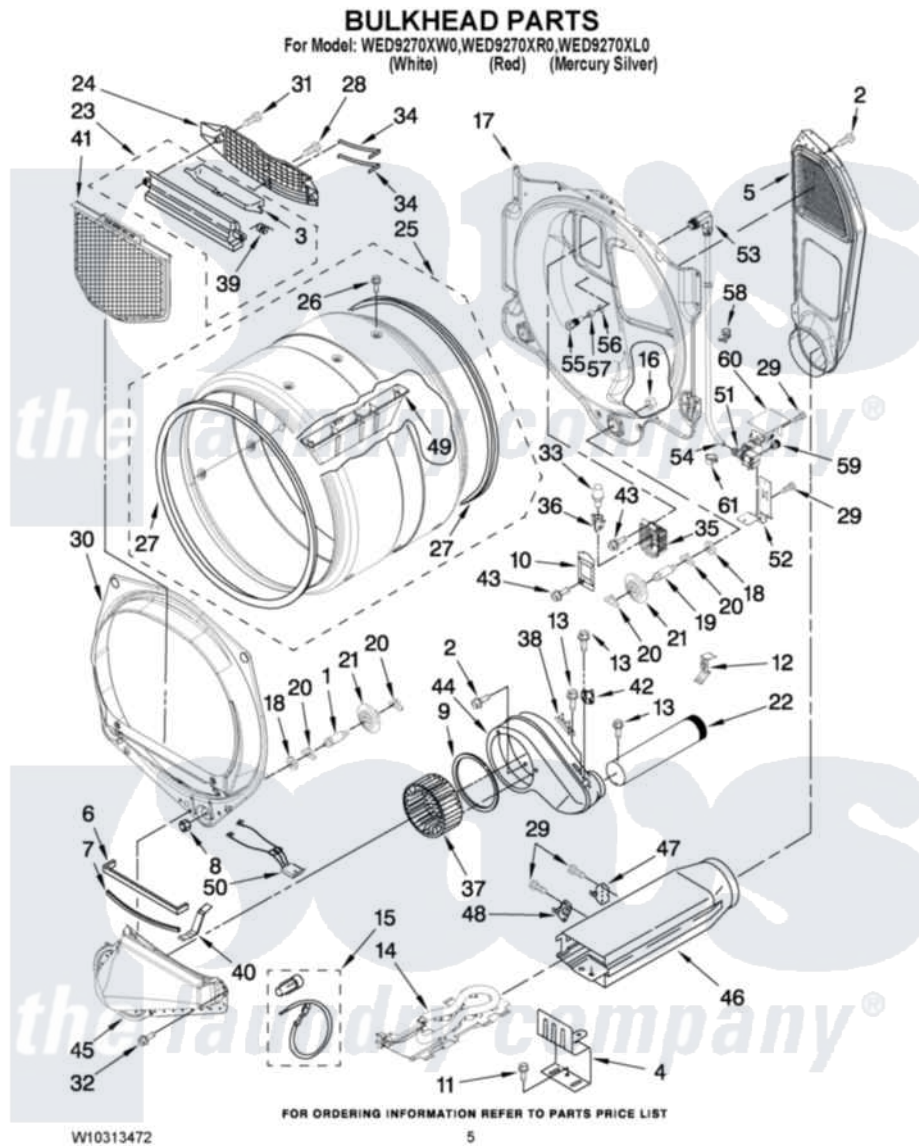

# Whirlpool WED9270XL0 03 - BULKHEAD PARTS

Whirlpool [Residential Whirlpool WED9270XL0 Dryer Parts](#) Parts Diagram 03 - BULKHEAD PARTS  
Click on the part number to view part

Item	Original Part Number	Replaced By	Status	Part Description
1	8575324	<a href="#">W10359271</a>		Shaft, Drum Roller Threads
2	3390647	<a href="#">488729</a>		Screw
3	<a href="#">W10153413</a>			Door, Lint Screen
4	<a href="#">8066099</a>			Bracket, Heater Box
5	697354	<a href="#">3387911</a>		Duct-Air
6	<a href="#">697813</a>			Seal, Outlet Housing
7	697814	<a href="#">697813</a>		Seal, Outlet Housing
8	3934666	<a href="#">W10080210</a>		Nut, 3/8 X 16
9	<a href="#">697770</a>			Seal, Cover Plate Blower Housing
10	3402841	<a href="#">8532165</a>		Lens, Drum Light
11	<a href="#">693995</a>			Screw, Hex Head
12	<a href="#">8572105</a>			Retainer, Toe Panel
13	8533971	<a href="#">90767</a>		Screw, 8A X 3/8 HeX Washer Head Tapping
14	<a href="#">3387747</a>			Element, Heater
15	<a href="#">279457</a>			Wire Kit, Terminal