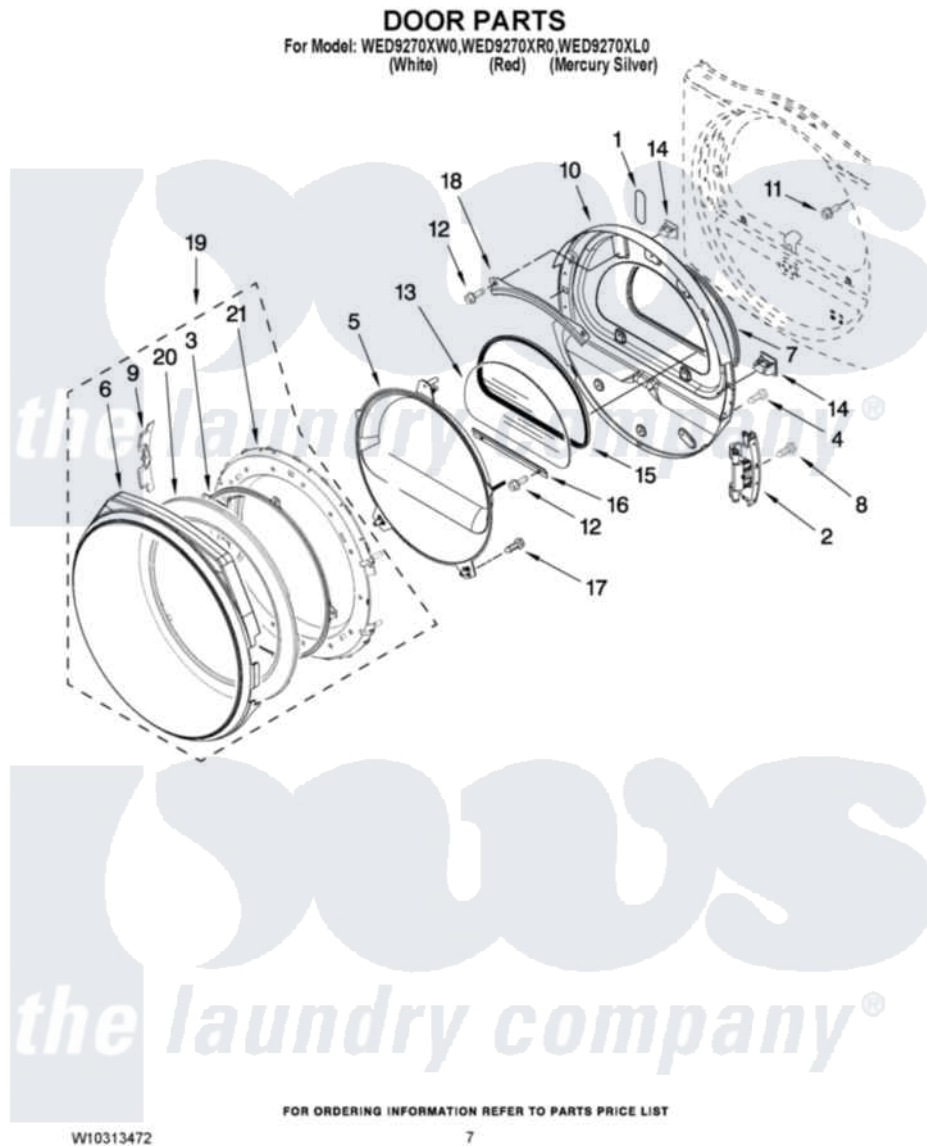

Whirlpool WED9270XL0 04 - DOOR PARTS

Whirlpool [Residential Whirlpool WED9270XL0 Dryer Parts](#) Parts Diagram 04 - DOOR PARTS
Click on the part number to view part

Item	Original Part Number	Replaced By	Status	Part Description
1	W10256915			Label, Hinge Hole Cover
2	W10304672	8578887		Door Hinge Assembly
3	N/P		Not Available	SCREEN, DOOR (NOT SERVICEABLE SPERATELY, ORDER ITEM. 19)
4	8534044			Screw, 8-18 X 1/2
5	W10215764			Door, Intermediate Stationary
6	W10215757			Trim, Door Ring Outer
"	W10215824			Door Trim Outer Ring
"	W10215823			Door Trim Outer Ring
7	W10163915			Door Seal
8	W10159996			Screw, 10-24 X 25/64
9	W10215766			Door Trim, Hinge Cover
"	W10215826			Door Trim, Hinge Cover
"	W10215825			Door Trim, Hinge Cover
10	W10259900	W10164062		Door Assembly
11	355515			Screw, 8-18 X 11/16

12	3393258	3373329D	Screw
13	W10286878		Window
14	690081	279570	Latch
15	8579663		Seal, Window
16	8519354		Retainer-Window
17	8534022		Screw, 8-18 X 1/16
18	8519356		Retainer-Window
19	W10215756		Door Assembly Outer
"	W10215831		Door Assembly Outer
"	W10215830		Door Assembly Outer
20	N/P	Not Available	TRIM-DOOR INNER RING (NOT SERVICEABLE SEPERATELY, ORDER ITEM. 19)
21	W10215762	W10431338	Door