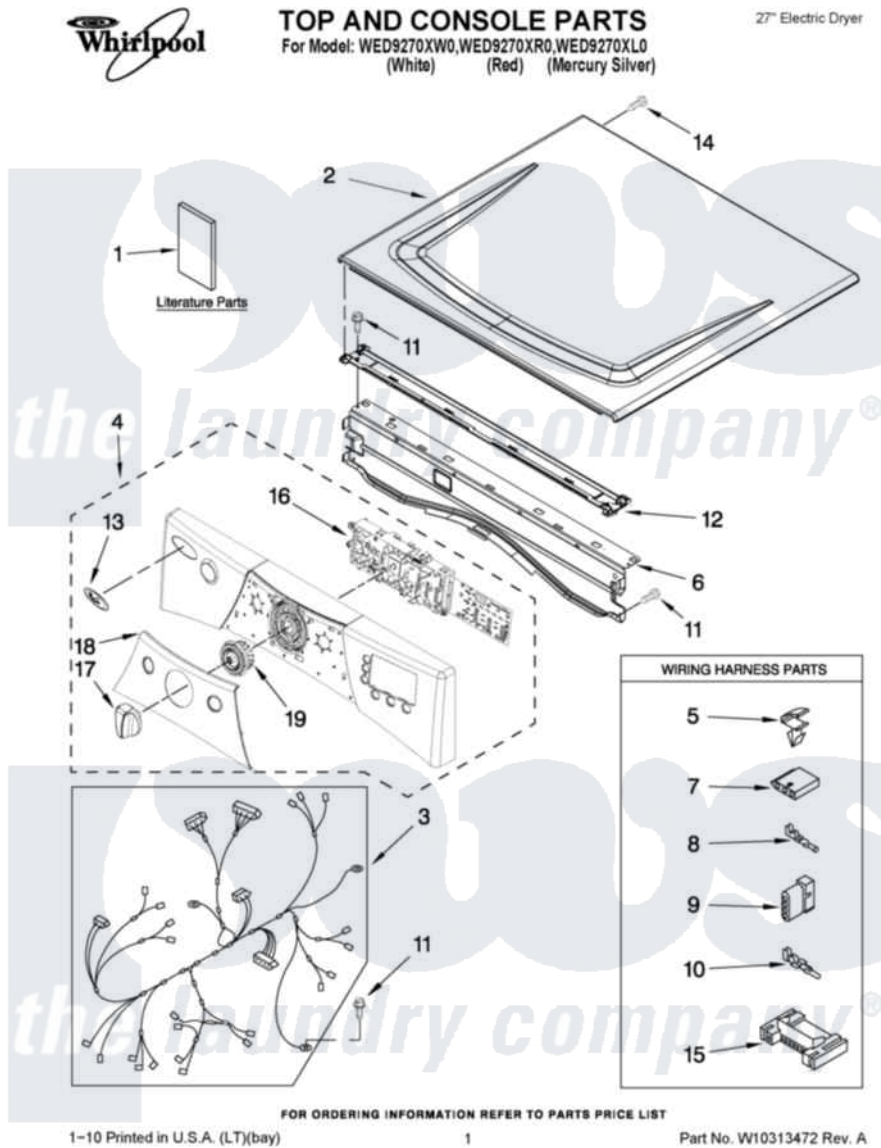

Whirlpool WED9270XR0 01 - TOP AND CONSOLE PARTS

Whirlpool Residential Whirlpool WED9270XR0 Dryer Parts Parts Diagram 01 - TOP AND CONSOLE PARTS
Click on the part number to view part

| Item | Original Part Number | Replaced By | Status | Part Description |
|------|---------------------------|---------------------------|---------------|-------------------------------|
| 1 | W10293937 | | Not Available | USE & CARE GUIDE |
| " | W10294023 | | Not Available | TECH SHEET |
| " | W10240579 | | Not Available | INSTALLATION,INSTRUCTION |
| 2 | 8563730 | W10336080 | | Top |
| " | W10251212 | W10336090 | | Top |
| " | W10251213 | | | Top |
| 3 | W10278759 | | | Harness, Main |
| 4 | W10215462 | | | Panel, Console |
| " | W10215463 | | | Panel, Console |
| " | W10215464 | | | Panel, Console |
| 5 | 3394427 | | | Clip-Harness |
| 6 | 8565237 | | | Bracket, Console |
| 7 | 353424 | | | Plug, Terminal |
| 8 | 94614 | | | Terminal |
| 9 | 3936144 | | | Do-It-Yourself Repair Manuals |
| 10 | 94613 | 596797 | | Terminal |

| | | | |
|----|---------------------------|---------------------------|----------------------------|
| 11 | 3390647 | 488729 | Screw |
| 12 | W10266747 | | Channel-Water, Dryer |
| 13 | W10117943 | 8303811 | Badge, Assembly |
| 14 | 3400238 | | Screw, 2-28 X 1/2 |
| 15 | 3395683 | | Receptacle, Multi-Terminal |
| 16 | W10215460 | W10418068 | Control-Elec |
| 17 | W10215781 | | Knob Assembly |
| " | W10247262 | | Knob Assembly |
| 18 | W10215470 | | Cover, Center |
| " | W10215469 | | Cover, Center |
| " | W10215468 | | Cover, Center |
| 19 | W10237301 | | Cycle, Light Guide |