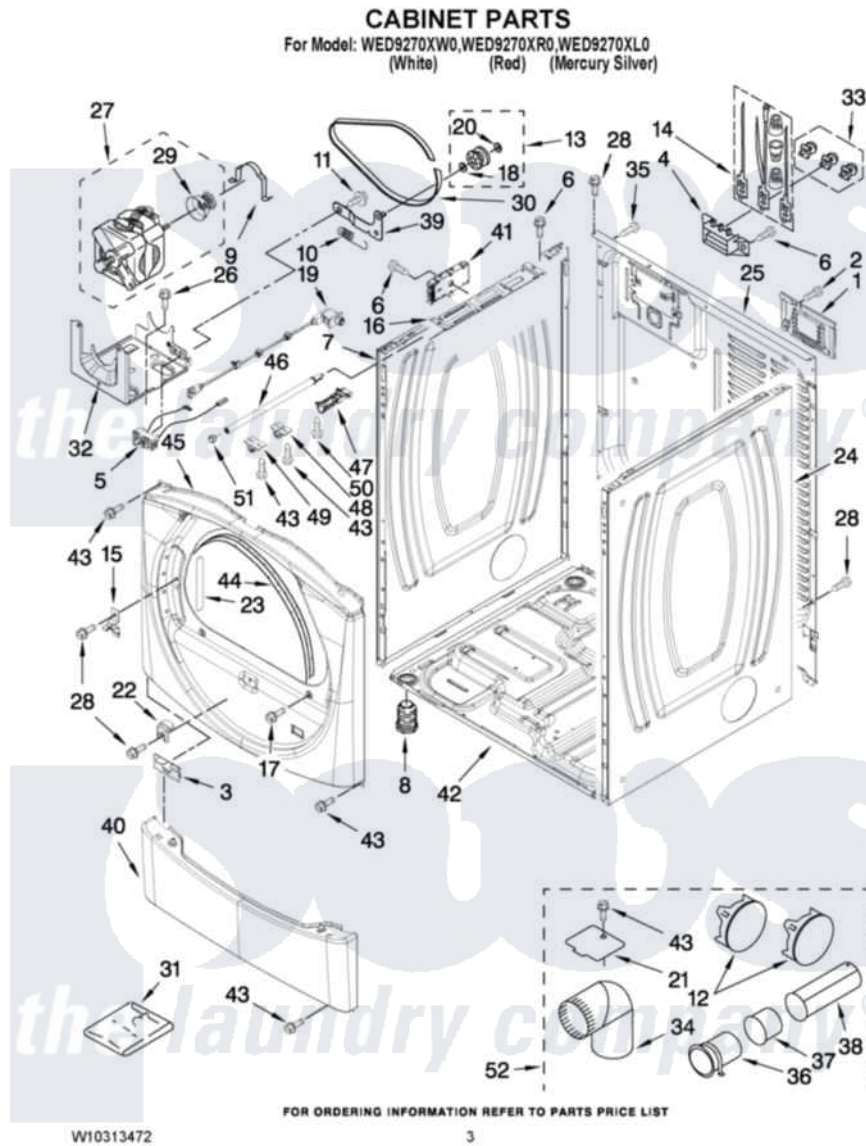

Whirlpool WED9270XR0 02 - CABINET PARTS

Whirlpool [Residential Whirlpool WED9270XR0 Dryer Parts](#) Parts Diagram 02 - CABINET PARTS
Click on the part number to view part

Item	Original Part Number	Replaced By	Status	Part Description
1	W10286180	W10119283		Cover, Terminal Block
2	3390814	90767		Screw, 8A X 3/8 HeX Washer Head Tapping
3	8519459			Clip, Toe Panel
4	3397659			Block, Terminal
5	W10246525	W10314253		Switch, Assembly Broken Belt
6	90767			Screw, 8A X 3/8 HeX Washer Head Tapping
7	8565054			Panel, Side
"	W10251216			Panel, Side
"	W10251218			Panel, Side
8	3392100	49621		Feet-Leveling
NI	279810			Foot-Optional
9	660658			Clamp, Motor Mounting 343481 685441
10	3387374			Spring, Idler
11	3389420			Retainer-Idler 1/4-20 X 1/16