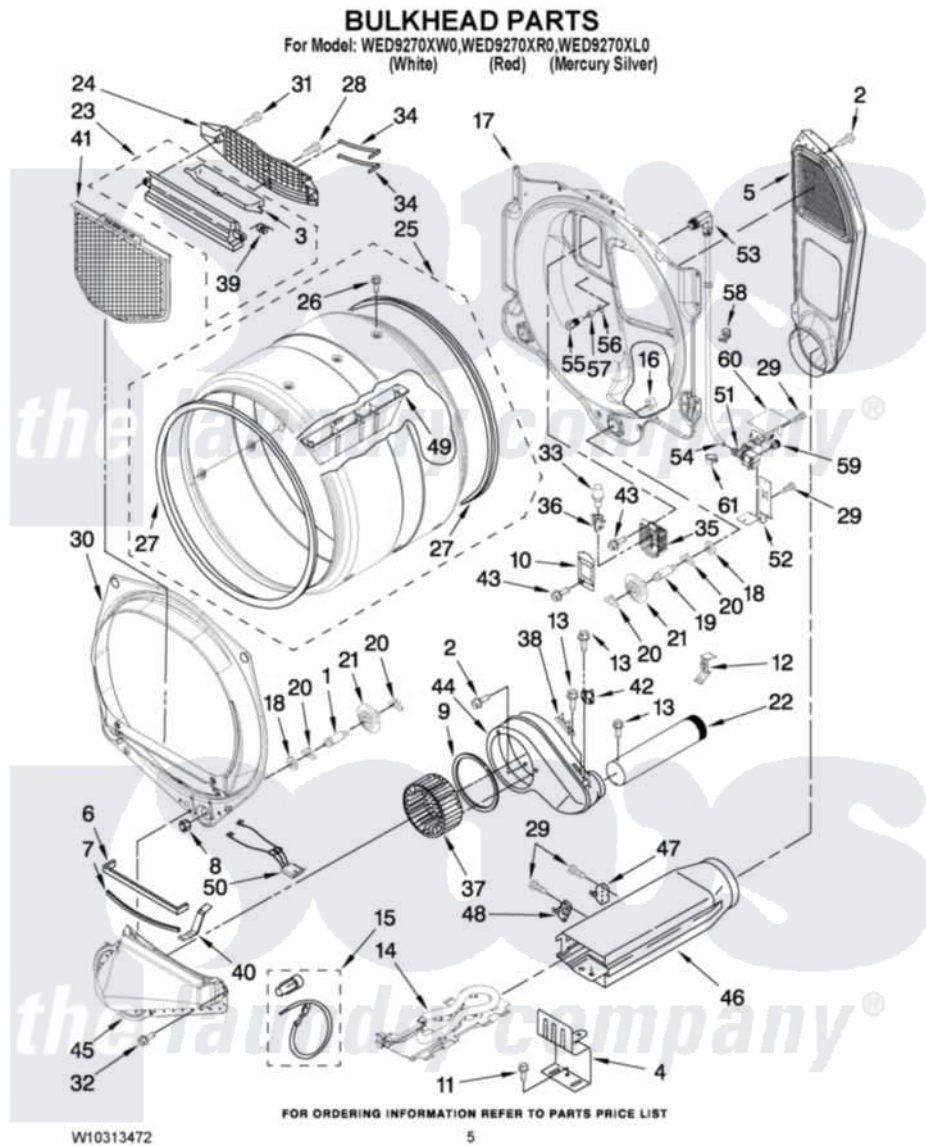

Whirlpool WED9270XR0 03 - BULKHEAD PARTS

Whirlpool [Residential Whirlpool WED9270XR0 Dryer Parts](#) Parts Diagram 03 - BULKHEAD PARTS
Click on the part number to view part

Item	Original Part Number	Replaced By	Status	Part Description
1	8575324	W10359271		Shaft, Drum Roller Threads
2	3390647	488729		Screw
3	W10153413			Door, Lint Screen
4	8066099			Bracket, Heater Box
5	697354	3387911		Duct-Air
6	697813			Seal, Outlet Housing
7	697814	697813		Seal, Outlet Housing
8	3934666	W10080210		Nut, 3/8 X 16
9	697770			Seal, Cover Plate Blower Housing
10	3402841	8532165		Lens, Drum Light
11	693995			Screw, Hex Head
12	8572105			Retainer, Toe Panel
13	8533971	90767		Screw, 8A X 3/8 HeX Washer Head Tapping
14	3387747			Element, Heater
15	279457			Wire Kit, Terminal