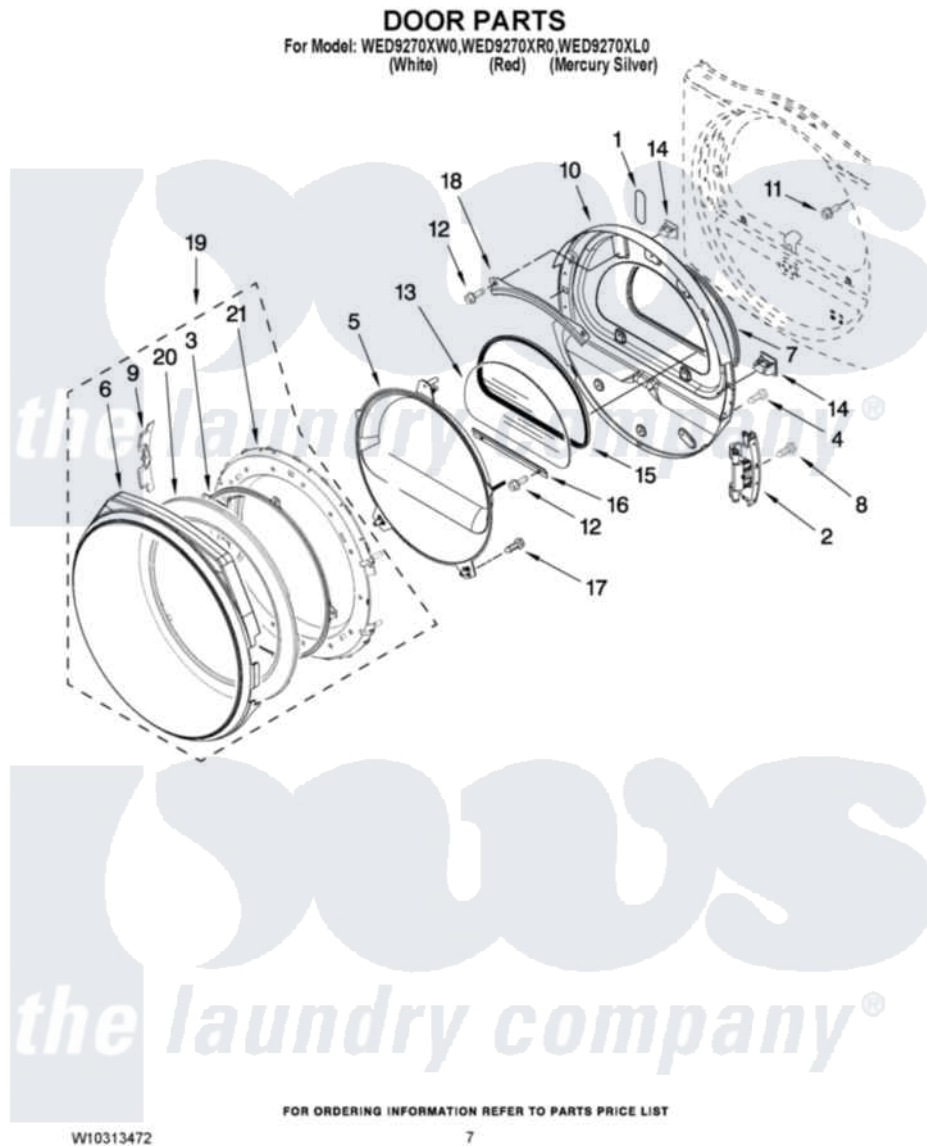

Whirlpool WED9270XR0 04 - DOOR PARTS

Whirlpool [Residential Whirlpool WED9270XR0 Dryer Parts](#) Parts Diagram 04 - DOOR PARTS
Click on the part number to view part

Item	Original Part Number	Replaced By	Status	Part Description
1	W10256915			Label, Hinge Hole Cover
2	W10304672	8578887		Door Hinge Assembly
3	N/P		Not Available	SCREEN, DOOR (NOT SERVICEABLE SPERATELY, ORDER ITEM. 19)
4	8534044			Screw, 8-18 X 1/2
5	W10215764			Door, Intermediate Stationary
6	W10215757			Trim, Door Ring Outer
"	W10215824			Door Trim Outer Ring
"	W10215823			Door Trim Outer Ring
7	W10163915			Door Seal
8	W10159996			Screw, 10-24 X 25/64
9	W10215766			Door Trim, Hinge Cover
"	W10215826			Door Trim, Hinge Cover
"	W10215825			Door Trim, Hinge Cover
10	W10259900	W10164062		Door Assembly
11	355515			Screw, 8-18 X 11/16

12	3393258	3373329D	Screw
13	W10286878		Window
14	690081	279570	Latch
15	8579663		Seal, Window
16	8519354		Retainer-Window
17	8534022		Screw, 8-18 X 1/16
18	8519356		Retainer-Window
19	W10215756		Door Assembly Outer
"	W10215831		Door Assembly Outer
"	W10215830		Door Assembly Outer
20	N/P	Not Available	TRIM-DOOR INNER RING (NOT SERVICEABLE SEPERATELY, ORDER ITEM. 19)
21	W10215762	W10431338	Door