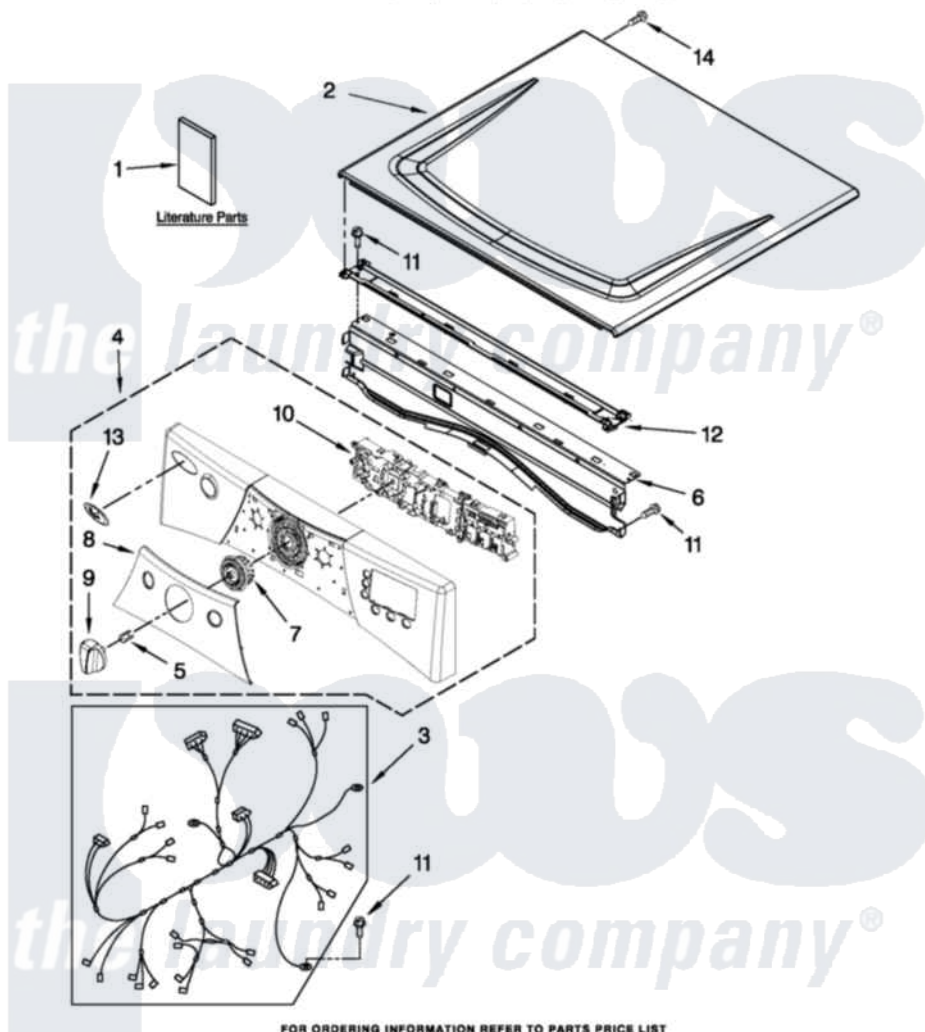

Whirlpool WED9270XR1 01 - TOP AND CONSOLE PARTS

TOP AND CONSOLE PARTS

For Models: WED9270XW1, WED9270XR1, WED9270XL1
(White) (Red) (Mercury Silver)

27" ELECTRIC DRYER

12-11 Printed in U.S.A. (LT)(psw)

1

Part No. W10341814 Rev. A

[Whirlpool Residential Whirlpool WED9270XR1 Dryer Parts](#) Parts Diagram 01 - TOP AND CONSOLE PARTS

[Click on the part number to view part](#)

Item	Original Part Number	Replaced By	Status	Part Description
1	W10293937		Not Available	USE & CARE GUIDE
"	W10294023		Not Available	TECH SHEET
"	W10240579		Not Available	INSTALLATION,INSTRUCTION
2	8563730	W10336080		Top
"	W10251212	W10336090		Top
"	W10251213			Top
3	W10278759			Harness, Main
4	W10215480	W10215462		Panel, Console
"	W10215482	W10215463		Panel, Console
"	W10215481	W10215464		Panel, Console
5	W10153920			Spring, Knob
6	8565237			Bracket, Console
7	W10237301			Cycle, Light Guide
8	W10215470			Cover, Center
"	W10215469			Cover, Center
"	W10215468			Cover, Center

9	W10215781		Knob Assembly
"	W10247262		Knob Assembly
10	W10215476	W10418068	Control-Elec
11	3390647	488729	Screw
12	W10266747		Channel-Water, Dryer
13	W10117943	8303811	Badge, Assembly
14	3400238		Screw, 2-28 X 1/2