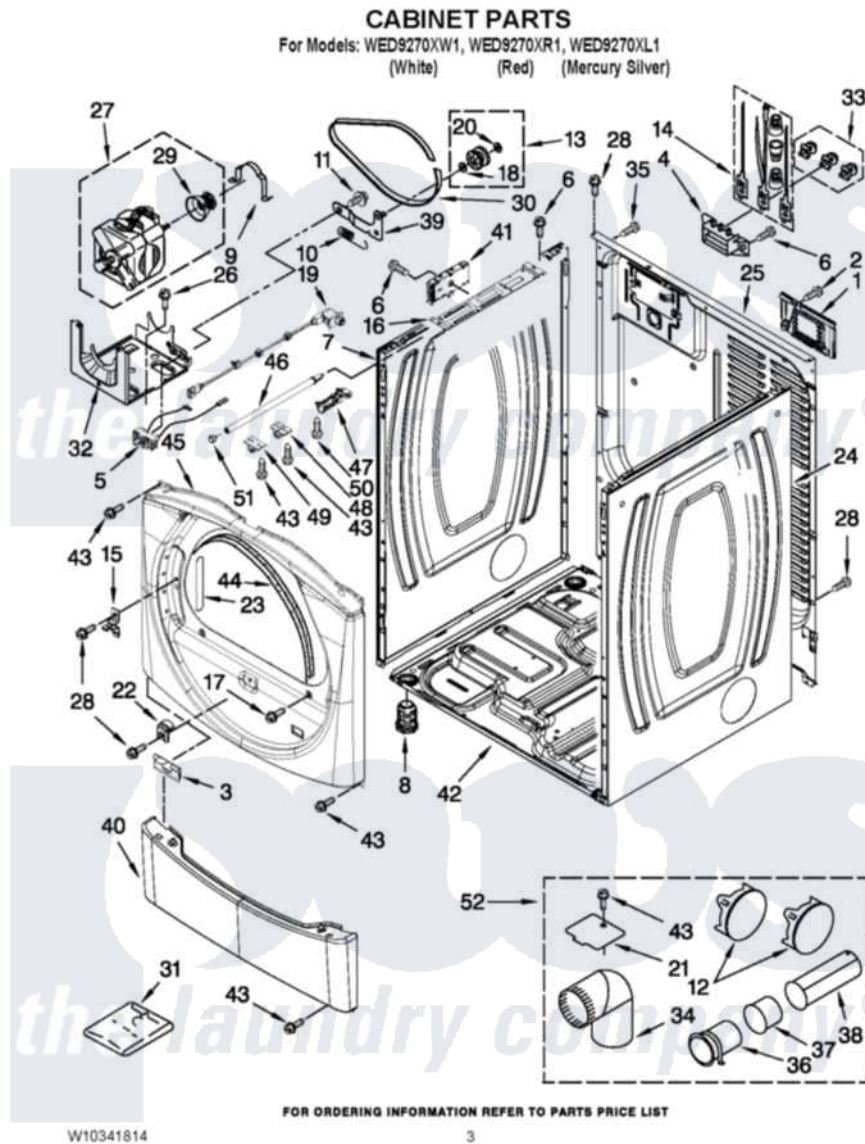

Whirlpool WED9270XR1 02 - CABINET PARTS

Whirlpool [Residential Whirlpool WED9270XR1 Dryer Parts](#) Parts Diagram 02 - CABINET PARTS
Click on the part number to view part

Item	Original Part Number	Replaced By	Status	Part Description
1	W10286180	W10119283		Cover, Terminal Block
2	3390814	90767		Screw, 8A X 3/8 HeX Washer Head Tapping
3	8519459			Clip, Toe Panel
4	3397659			Block, Terminal
5	W10246525	W10314253		Switch, Assembly Broken Belt
6	90767			Screw, 8A X 3/8 HeX Washer Head Tapping
7	8565054			Panel, Side
"	W10251216			Panel, Side
"	W10251218			Panel, Side
8	3392100	49621		Feet-Leveling
NI	279810			Foot-Optional
9	660658			Clamp, Motor Mounting 343481 685441
10	3387374			Spring, Idler
11	3389420			Retainer-Idler 1/4-20 X 1/16